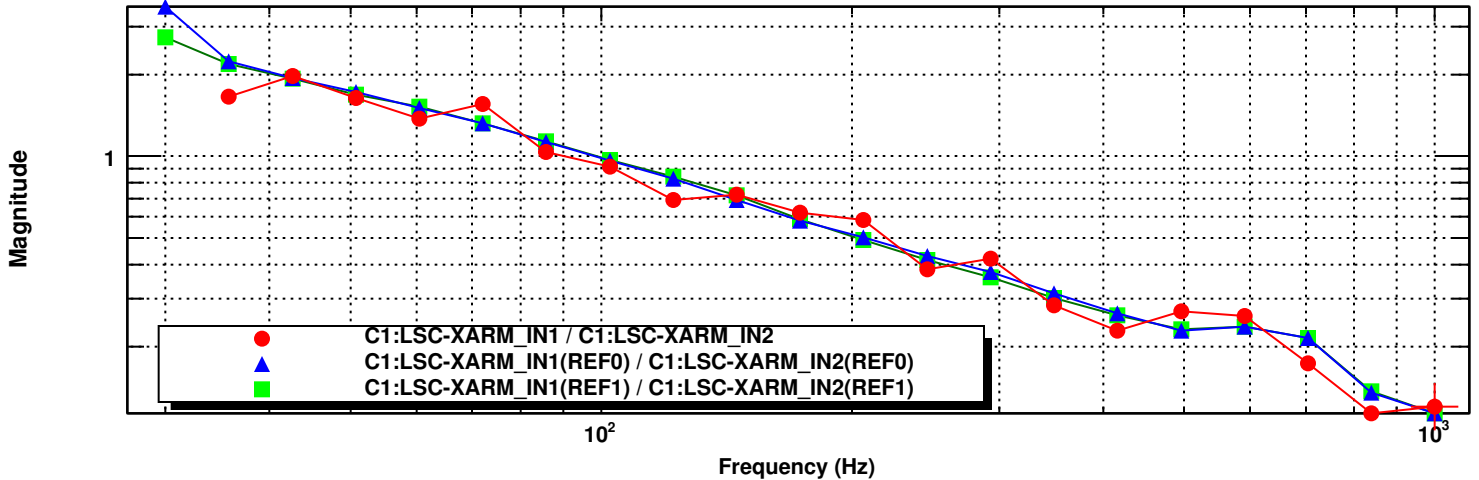

XARM OUTF

XARM OUTF

\*T0=18/07/2022 22:56:33.020019

\*Avg=20

Coherence function