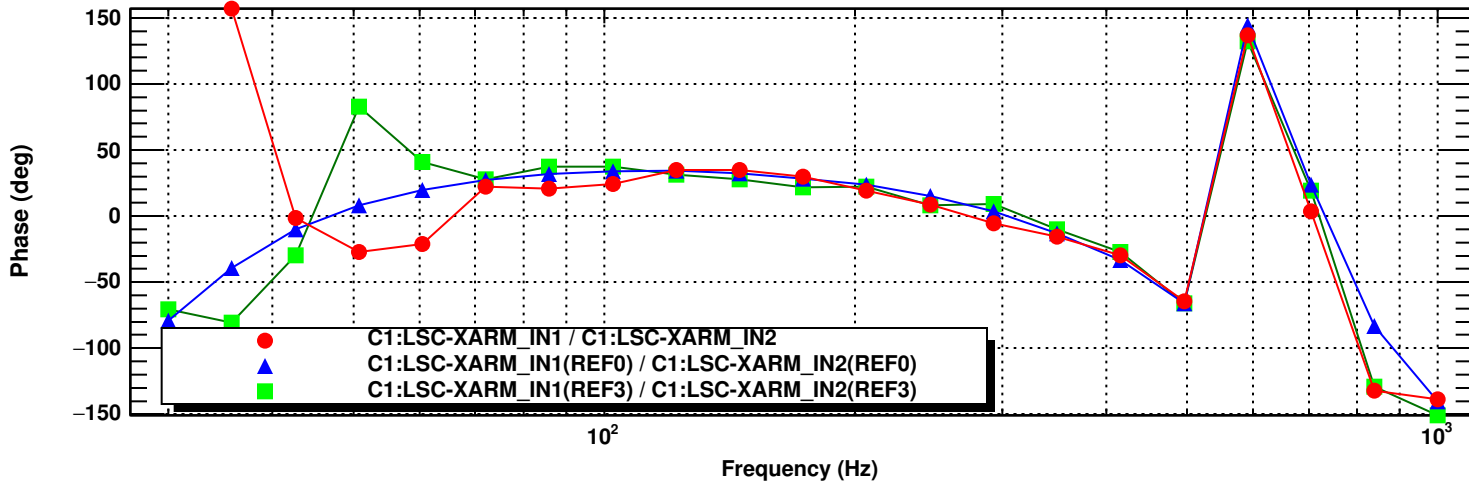

XARM OUTF

XARM OUTF

\*T0=18/07/2022 22:56:33.020019

\*Avg=20

Coherence function