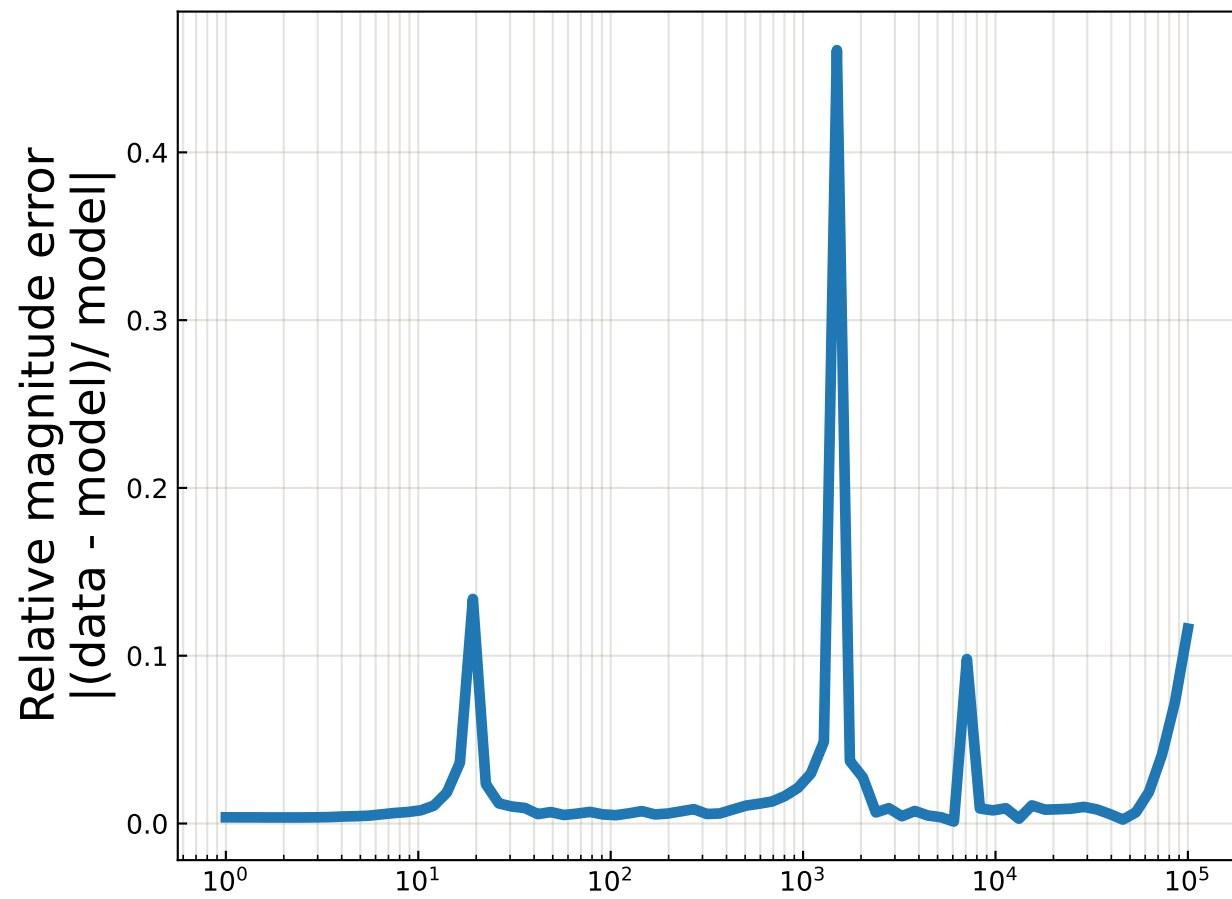

S2100619-v1 CH2 Run Mode Transfer Function

S2100619-v1 CH2 Acquisition Mode Transfer Function