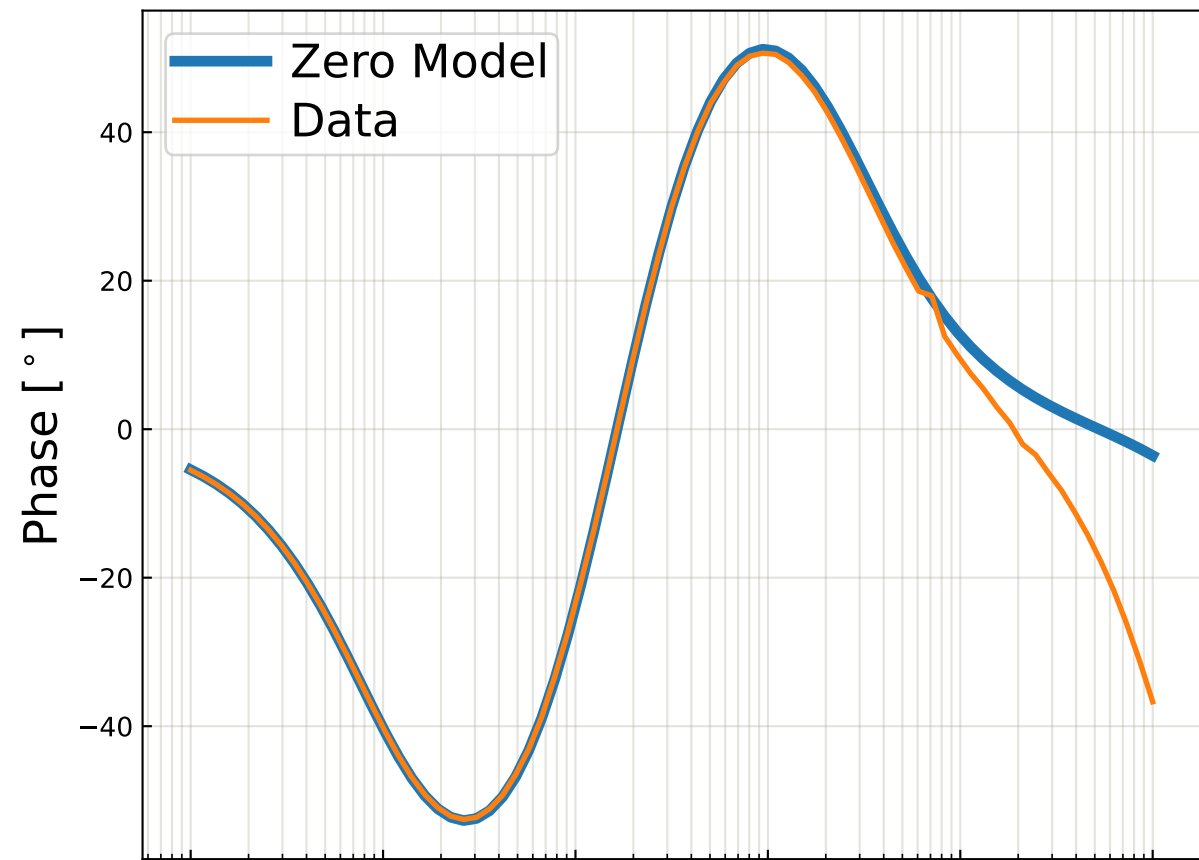

S2100619-v1 CH2 Run Mode Transfer Function

S2100619-v1 CH2 Acquisition Mode Transfer Function