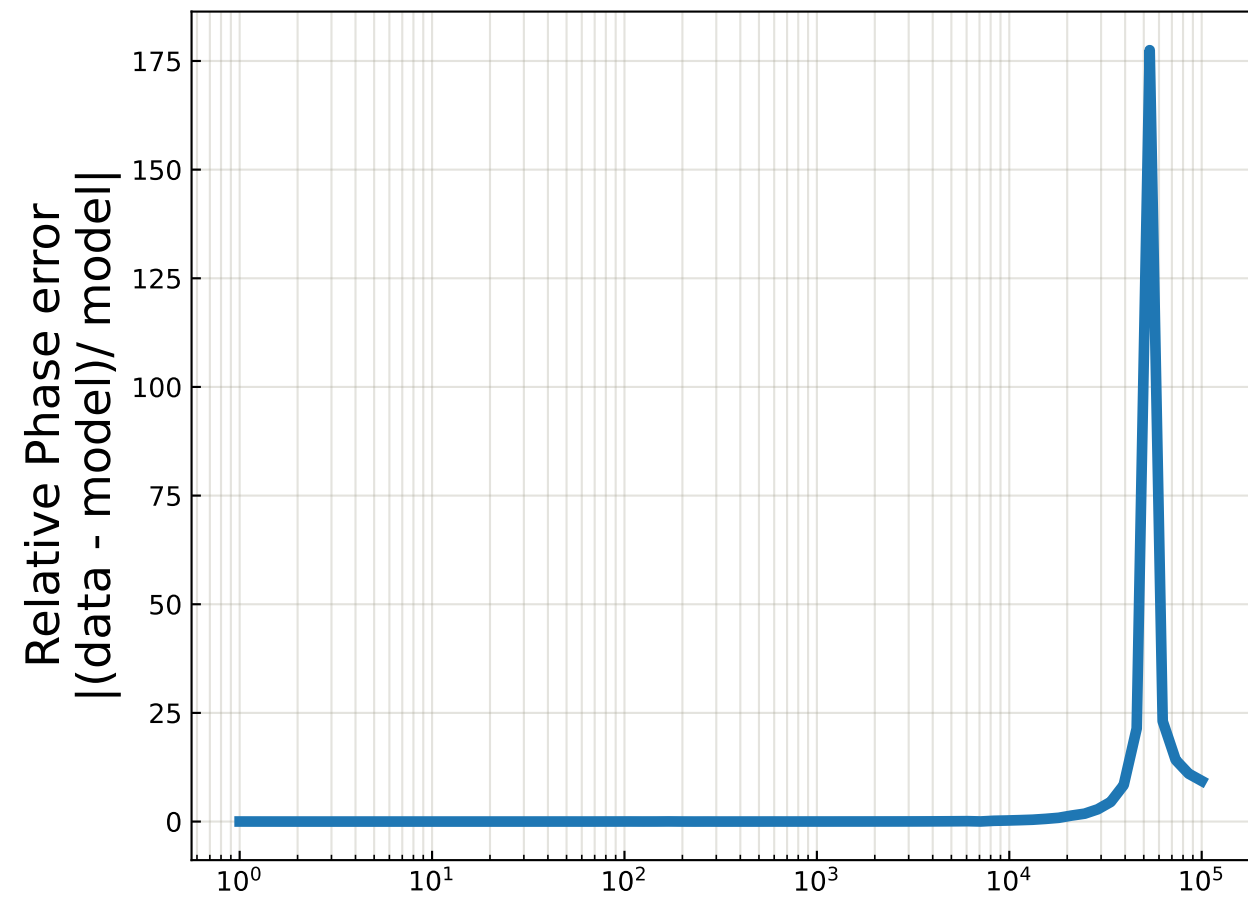

S2100619-v1 CH2 Run Mode Transfer Function

S2100619-v1 CH2 Acquisition Mode Transfer Function