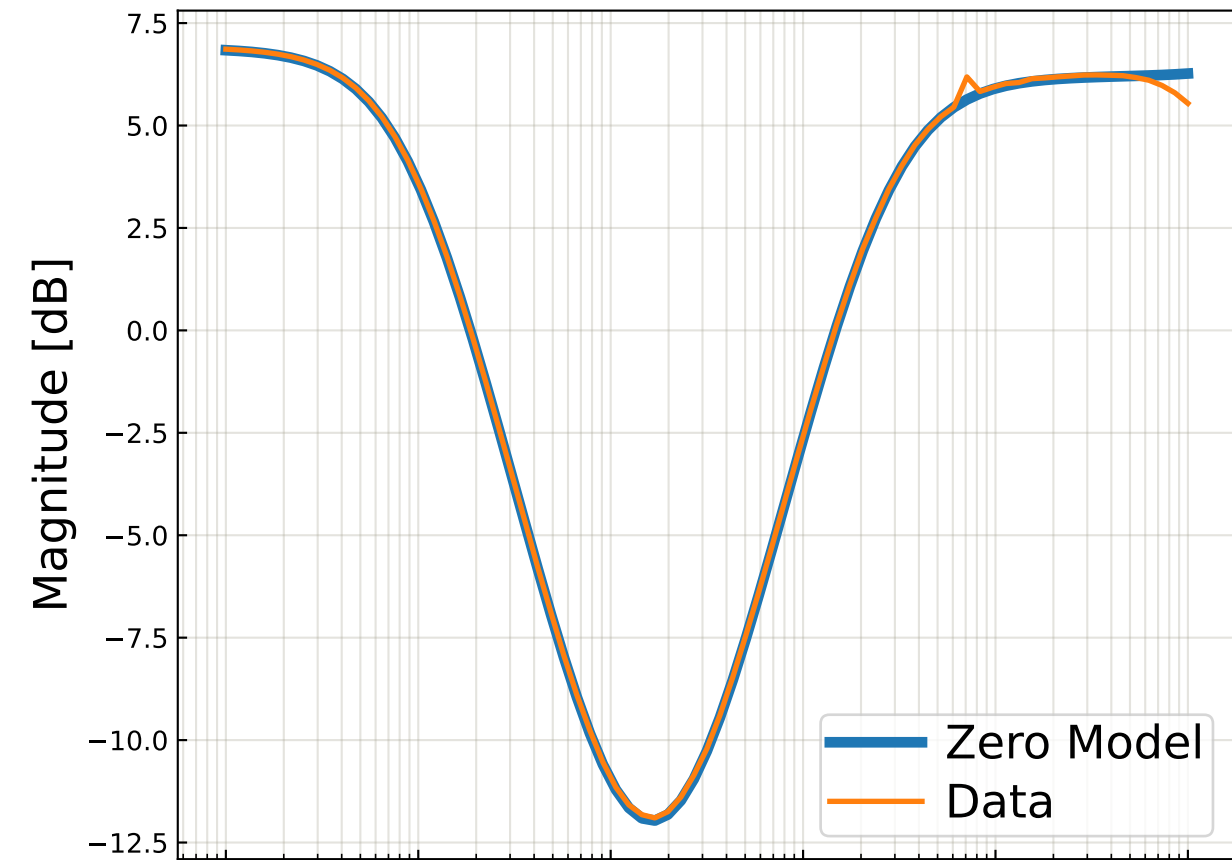

S2100619-v1 CH2 Run Mode Transfer Function

S2100619-v1 CH2 Acquisition Mode Transfer Function