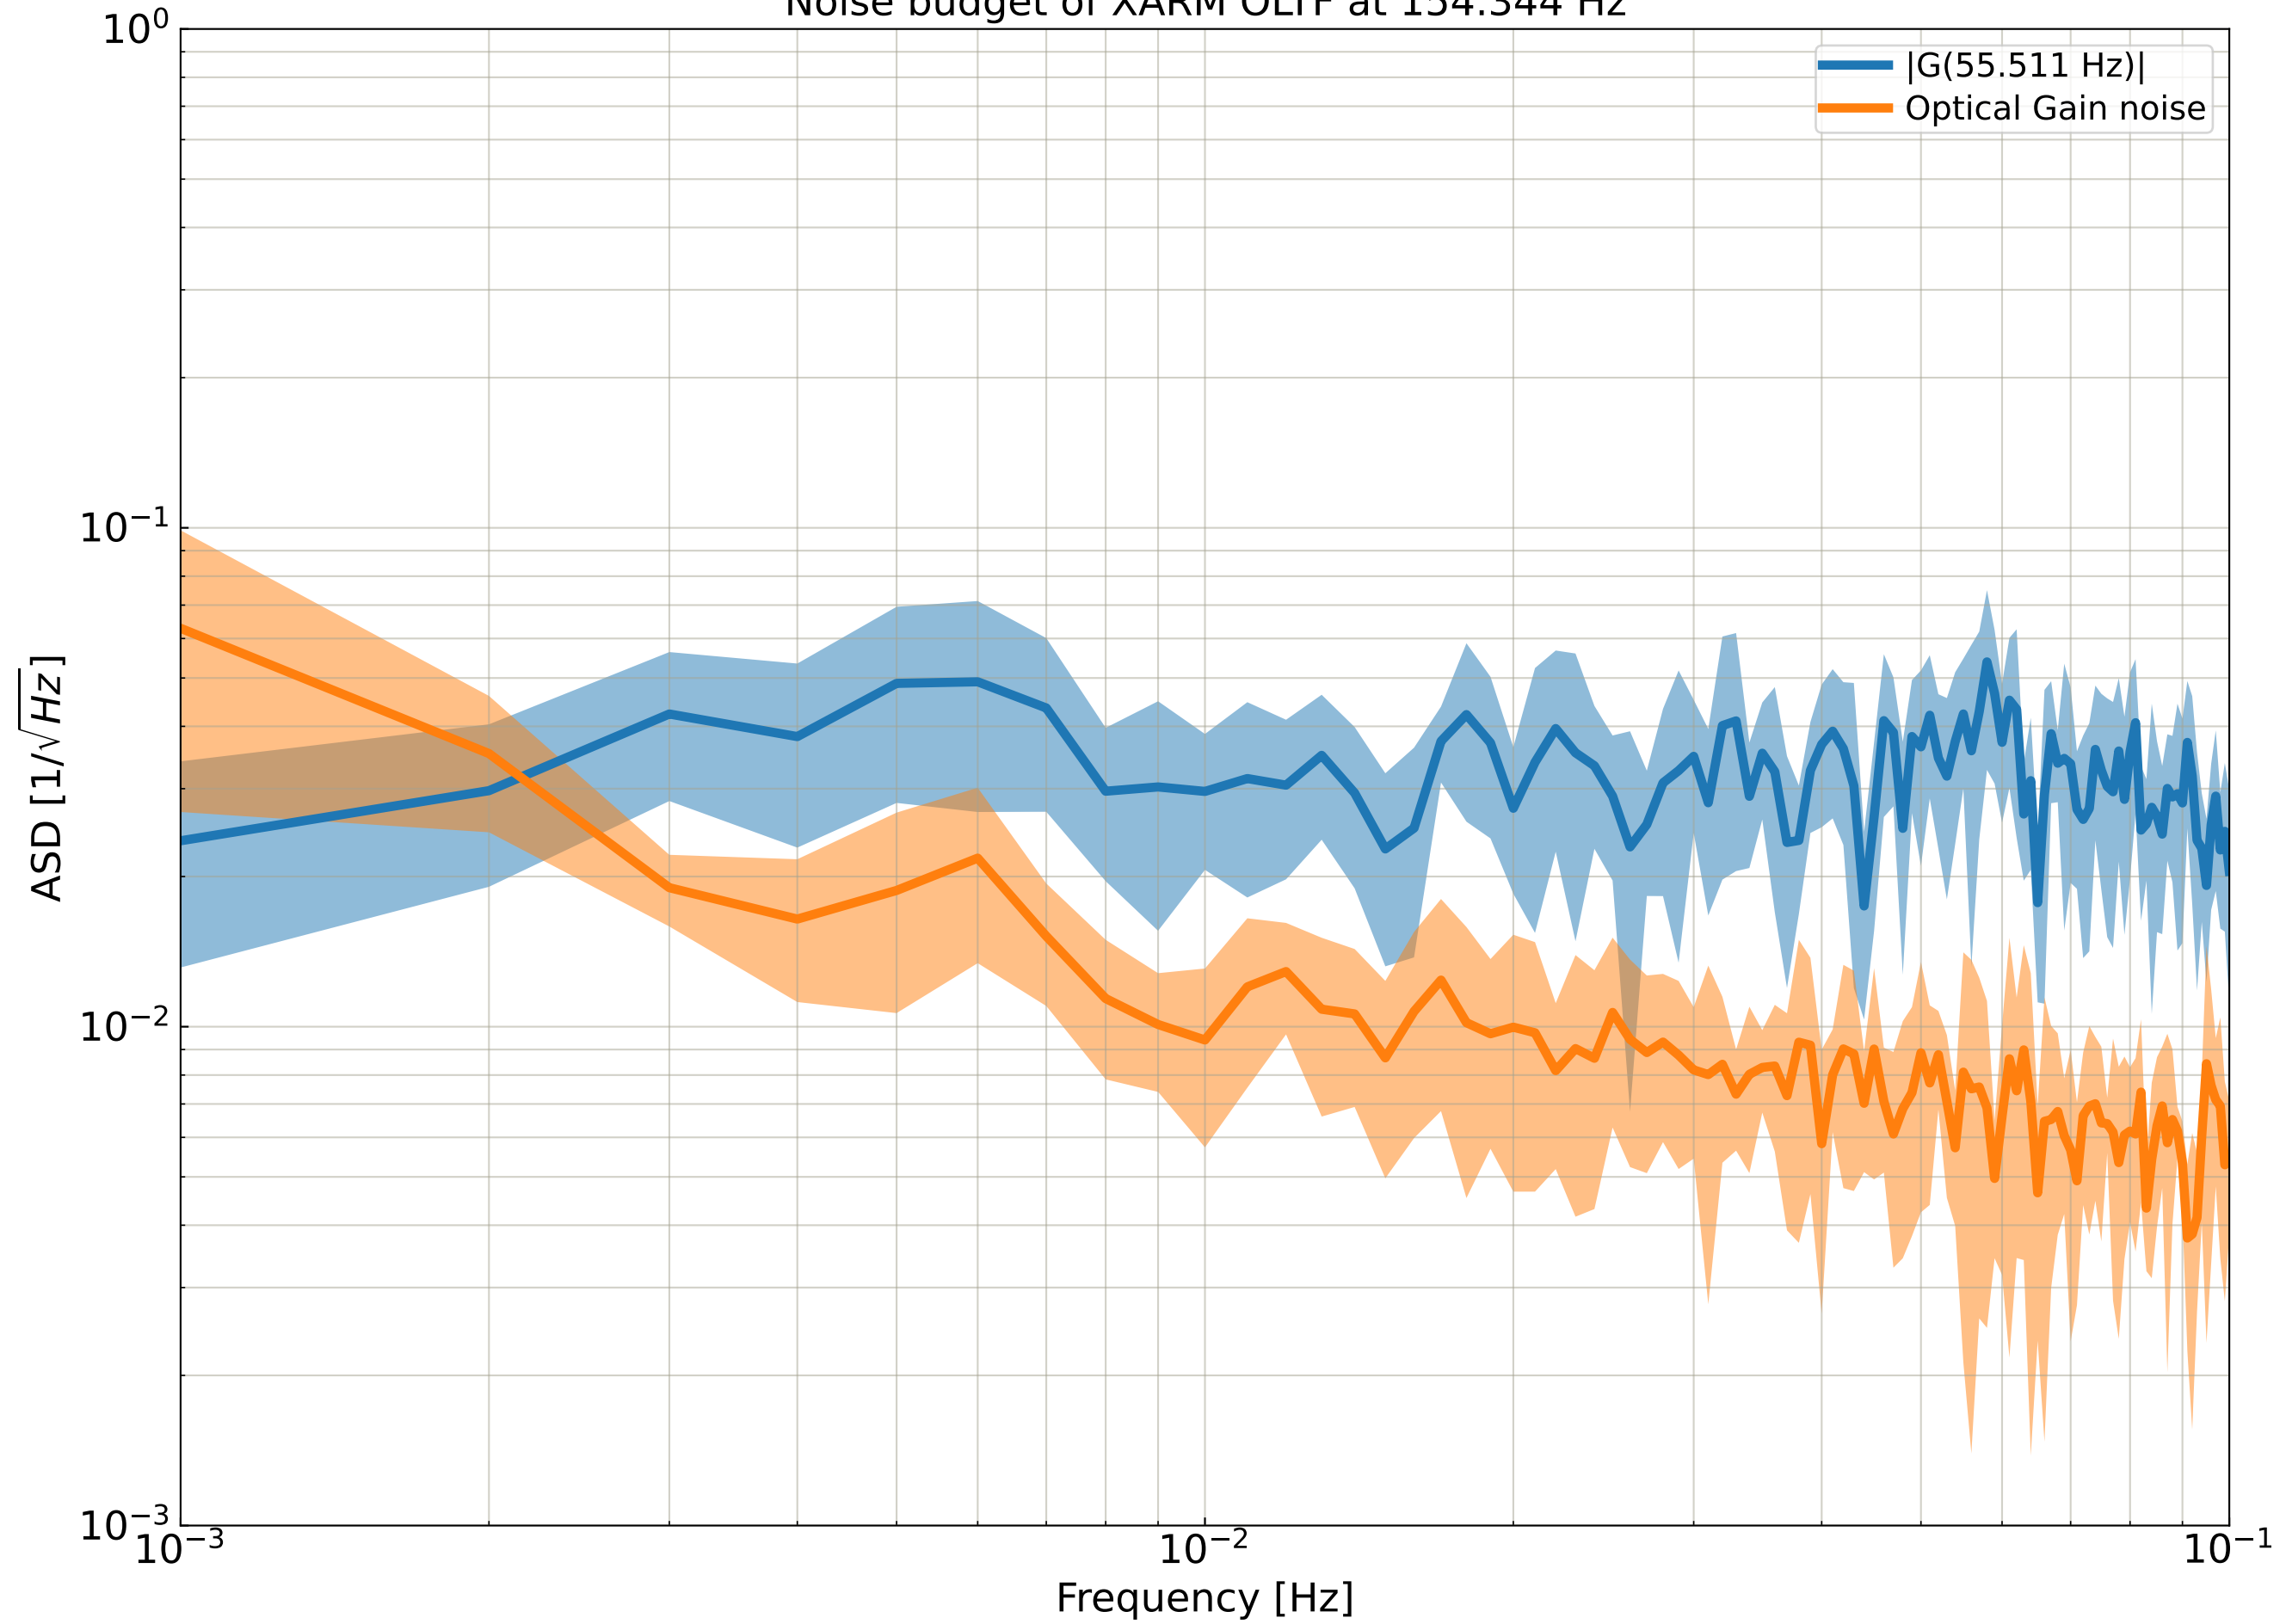

Noise budget of XARM OLTF at 55.511 Hz

Noise budget of XARM OLTF at 154.344 Hz

Noise budget of XARM OLTF at 1017.171 Hz