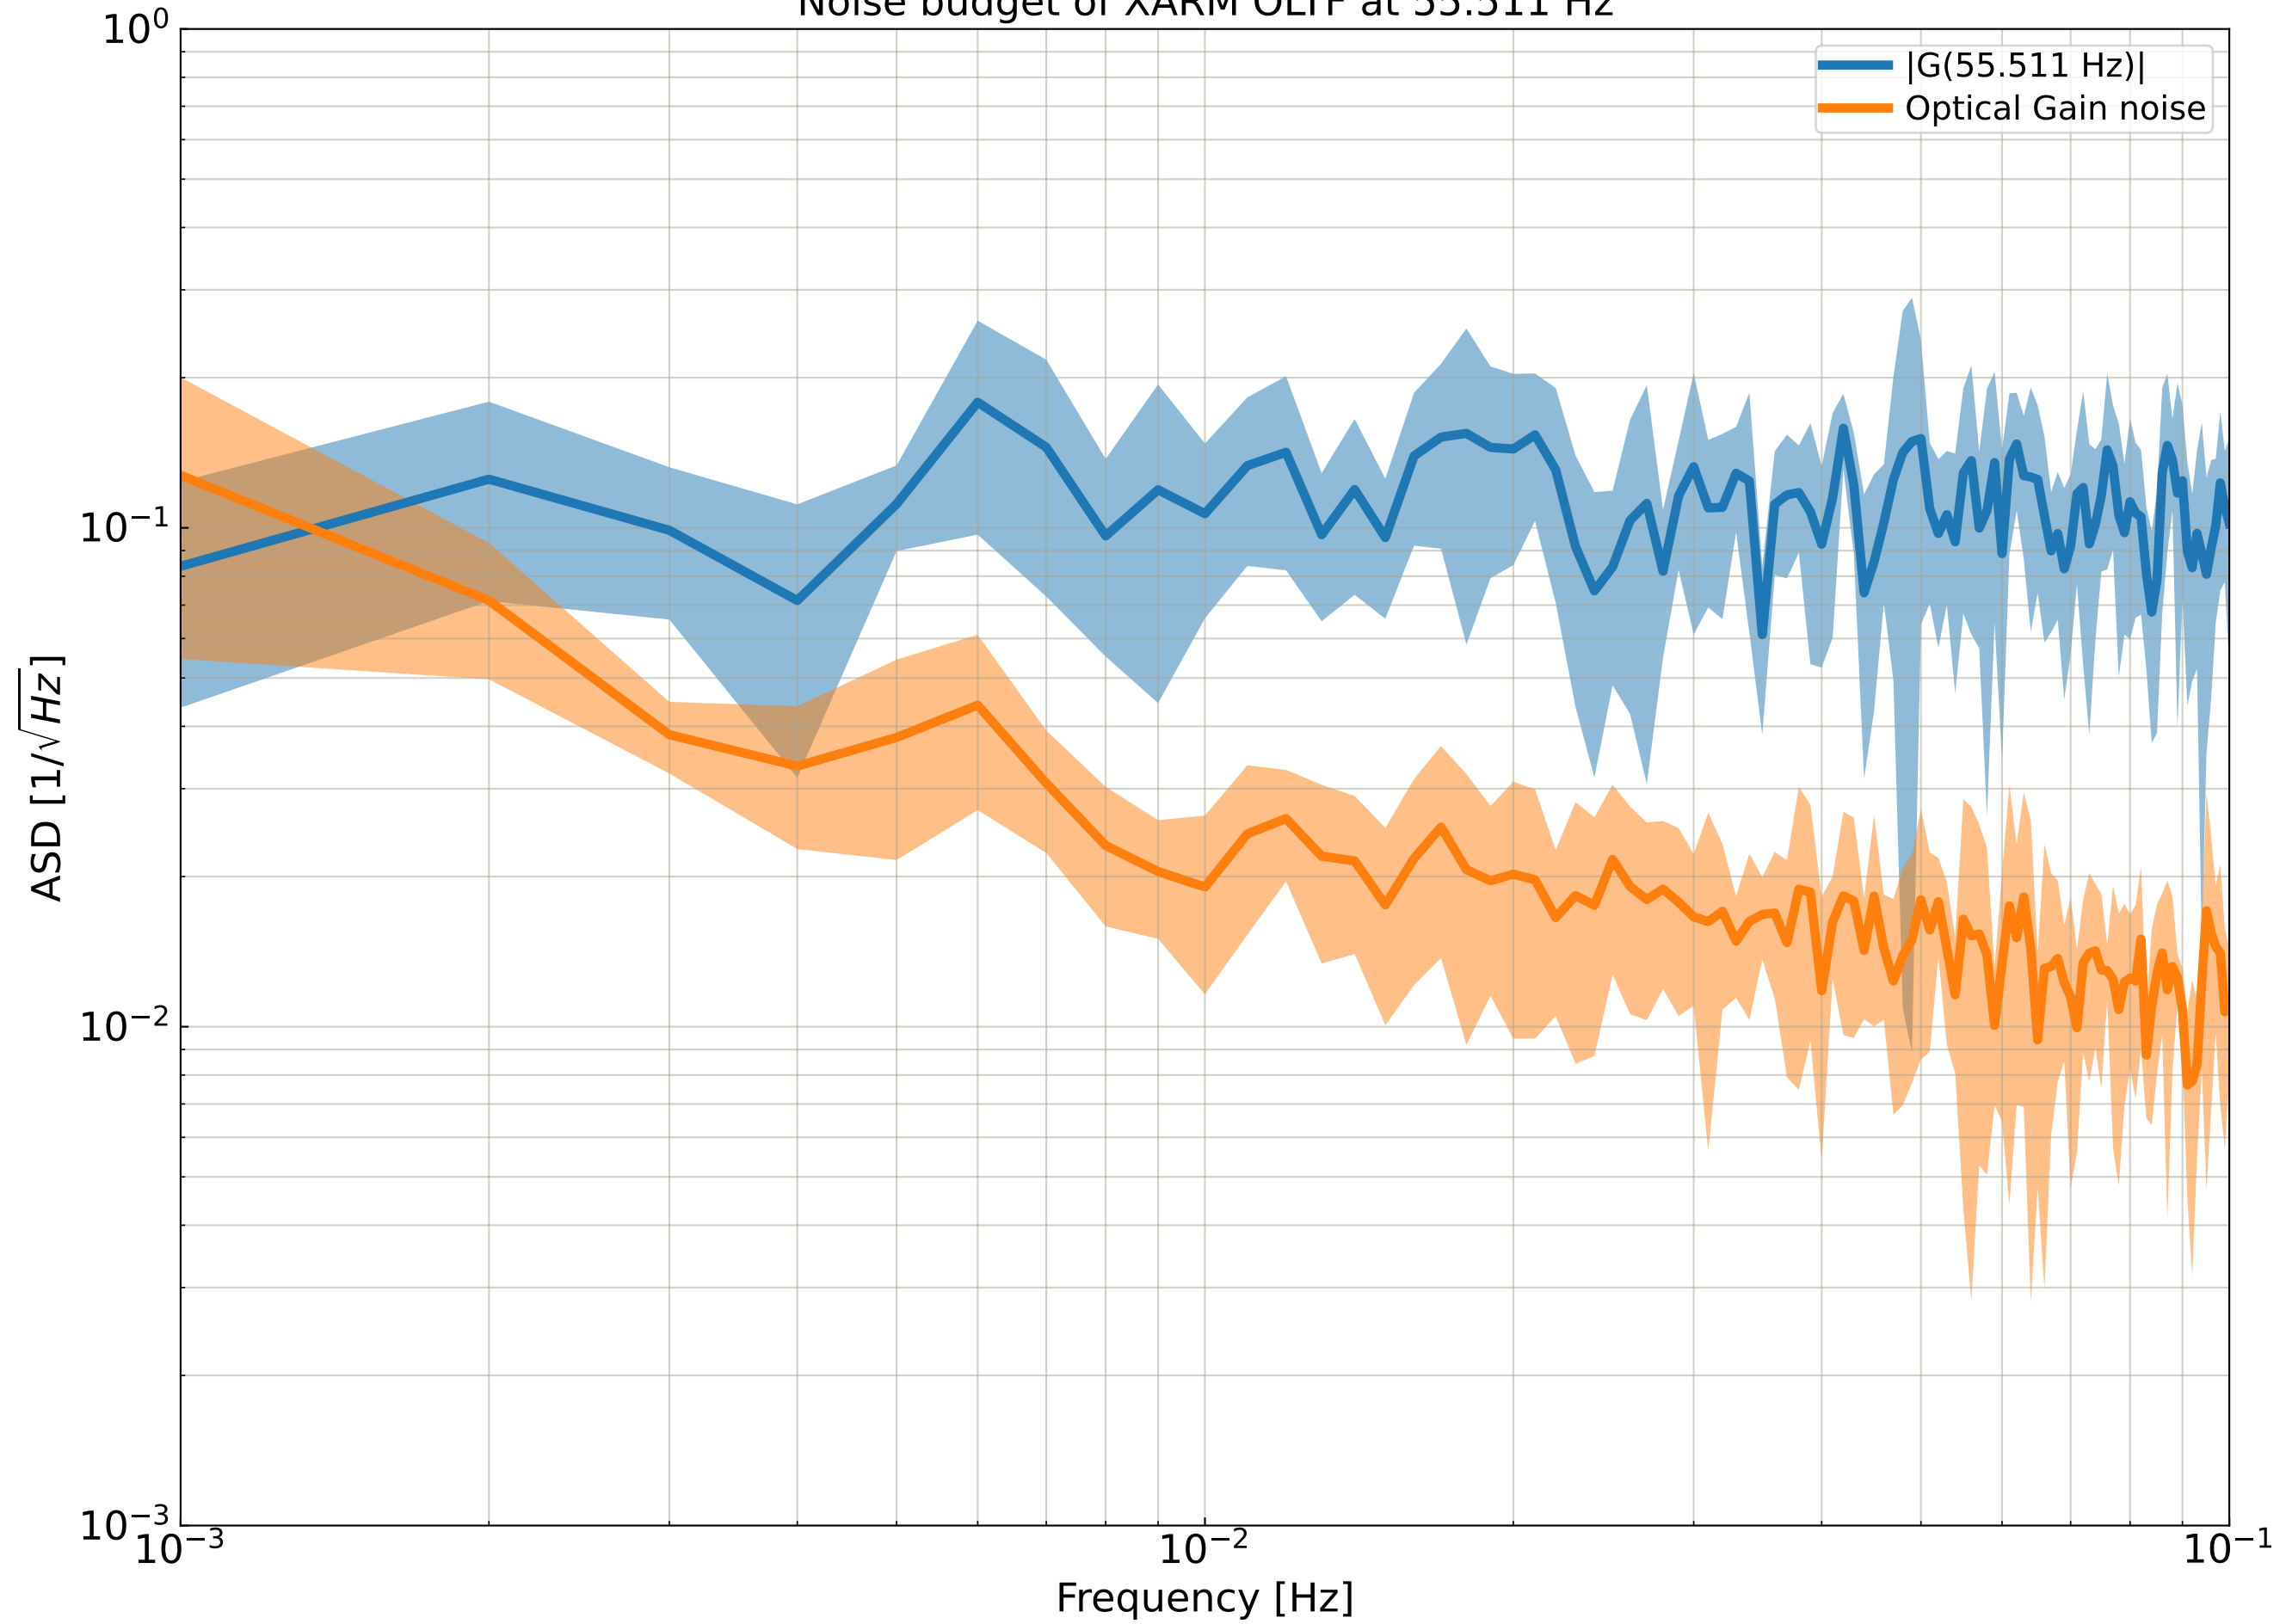

Noise budget of XARM OLTF at 55.511 Hz

Noise budget of XARM OLTF at 154.344 Hz

Noise budget of XARM OLTF at 1017.171 Hz