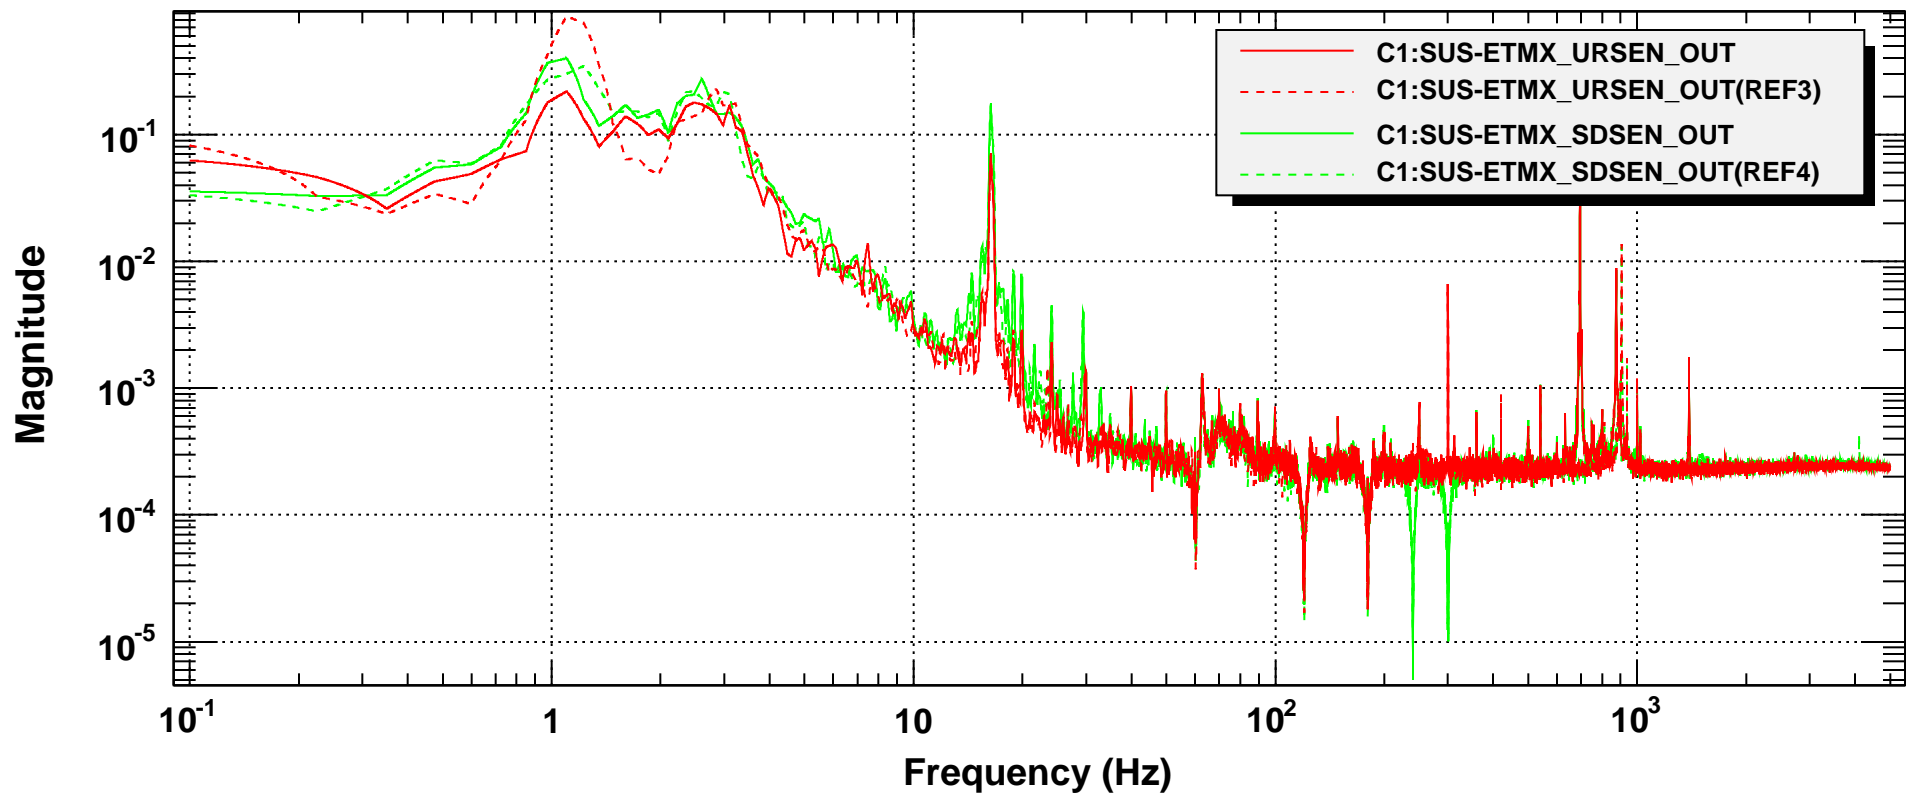

Power spectrum

*T0=15/09/2021 18:19:22

Avg=10/Bin=4L

BW=0.187493