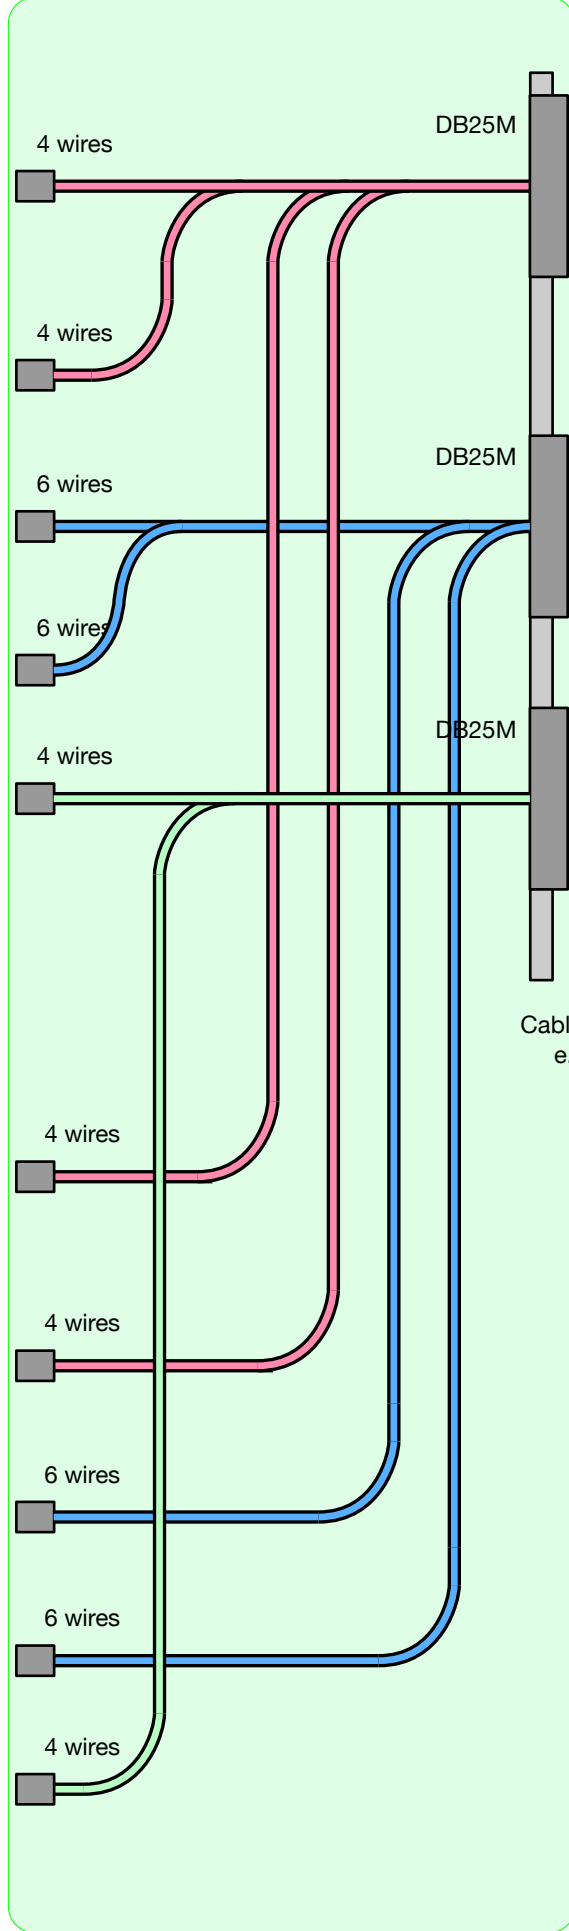

Harness photo  
<https://photos.app.goo.gl/3XsUKaDePxbmWdY7>

Cable Stand/Bracket  
e.g. D1001347

Vacuum Feedthru  
DB25M - M

**40mBHD**  
**OMC Wiring**  
 KA (6/11/2021)