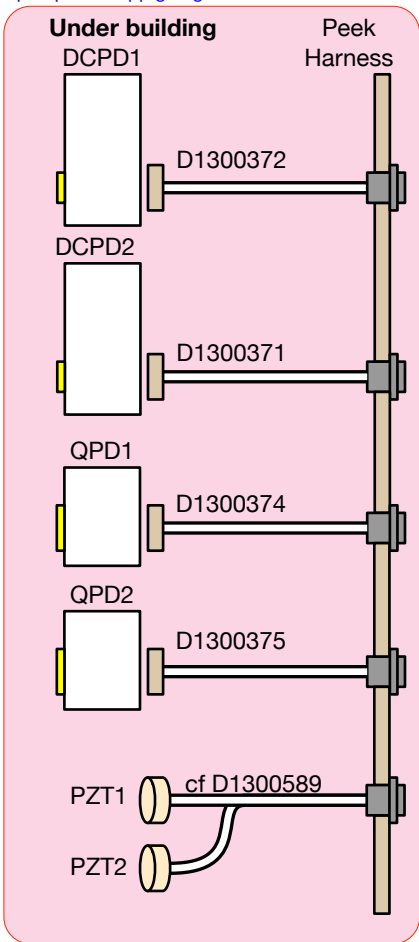

Harness photo  
<https://photos.app.goo.gl/3XsUKaDePxbmWdY7>

Cable Stand/Bracket  
e.g. D1001347

Vacuum Feedthru  
DB25M - M

**40mBHD**  
**OMC Wiring**  
 KA (6/11/2021)