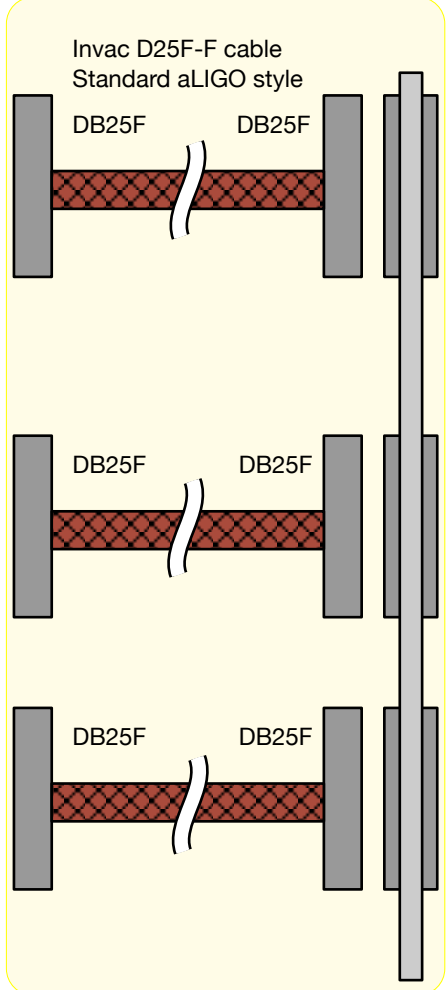

Harness photo  
<https://photos.app.goo.gl/3XsUKaDePxbmWdY7>

Cable Stand/Bracket  
e.g. D1001347

Vacuum Feedthru  
DB25M - M

**40mBHD**  
**OMC Wiring**  
 KA (6/11/2021)