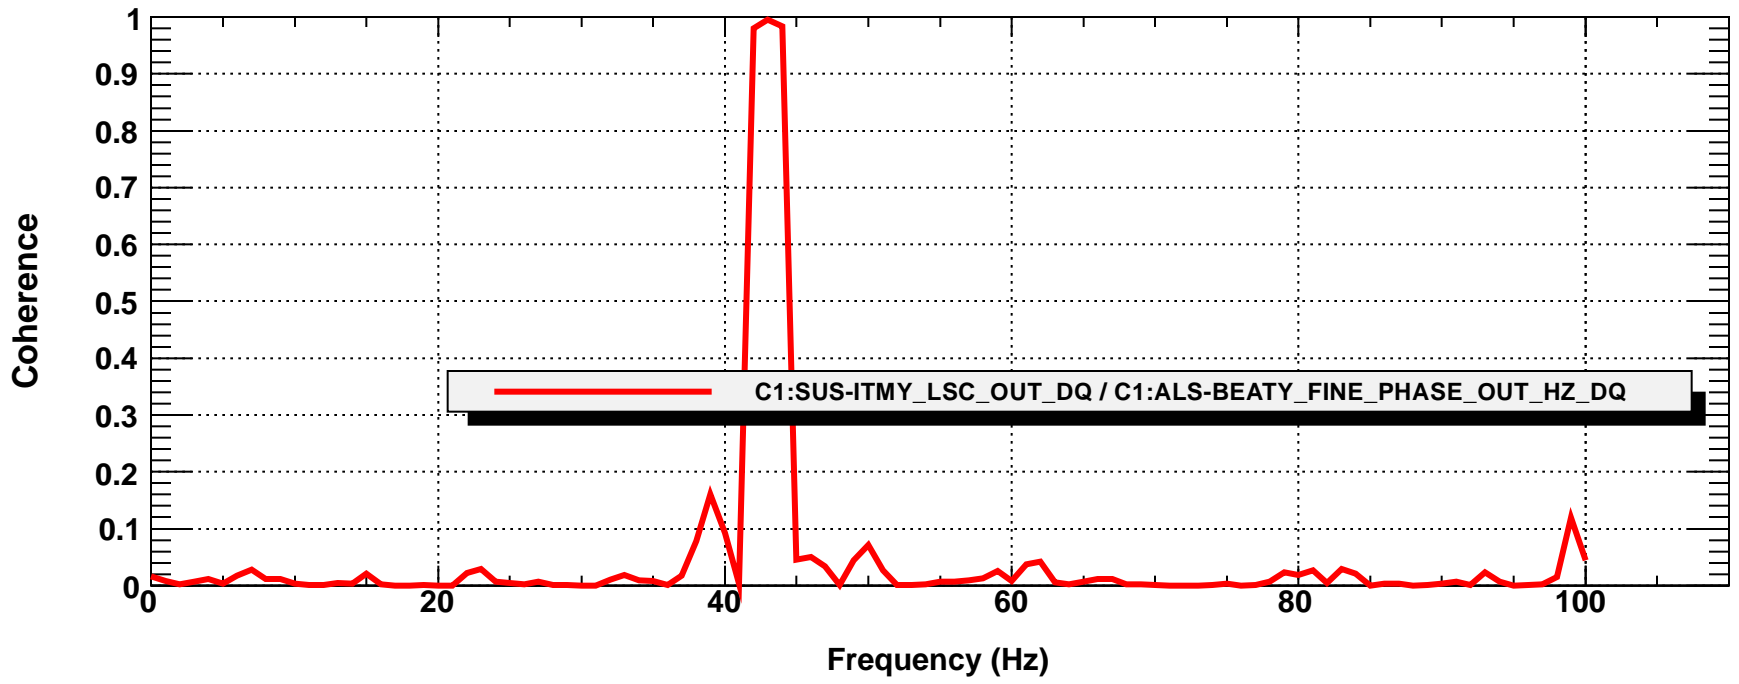

Power spectrum

Power spectrum

*T0=10/05/2021 17:38:49

*Avg=50

BW=1.5

Coherence

T0=10/05/2021 17:38:49

Avg=50

BW=1.5