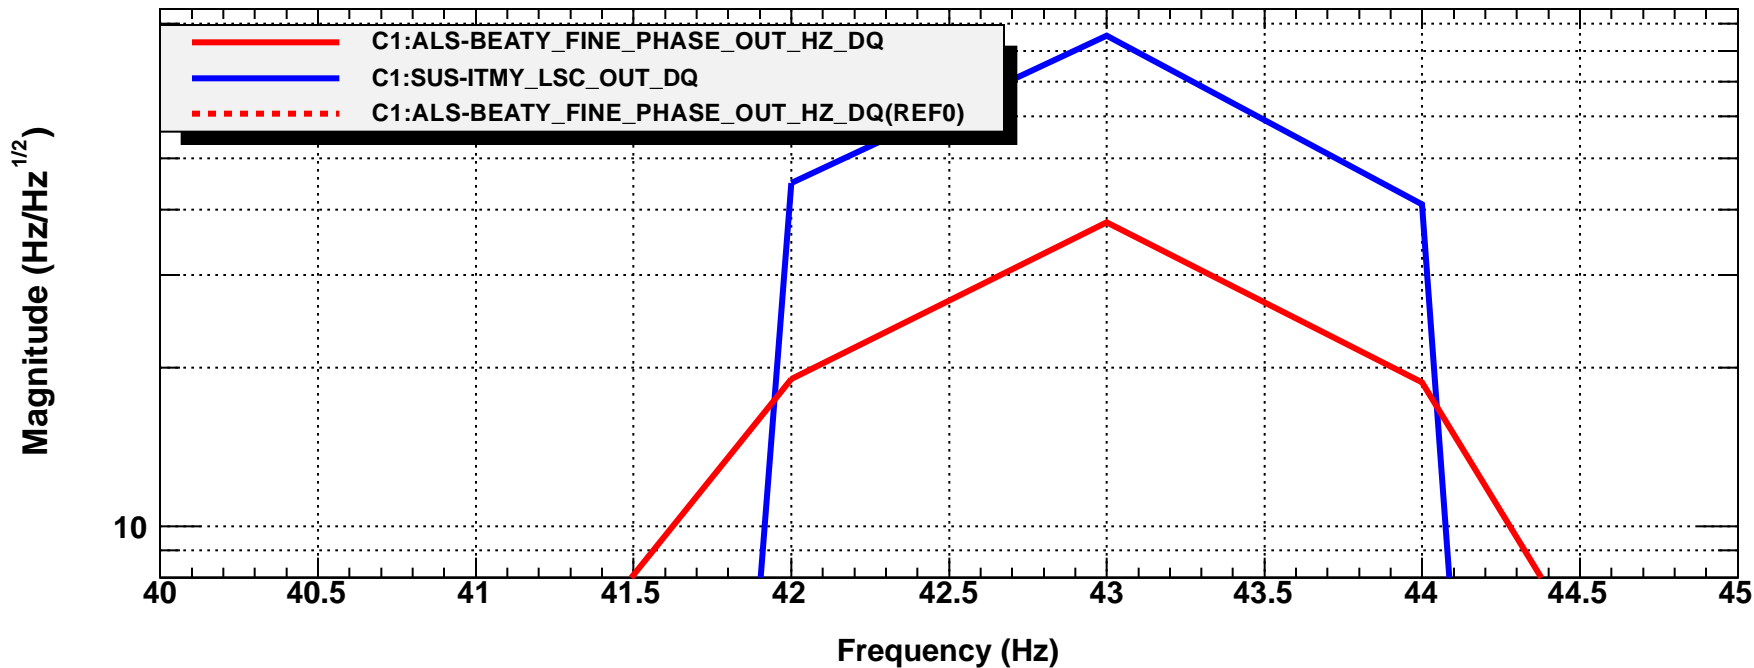

Power spectrum

Power spectrum

*T0=10/05/2021 17:38:49

*Avg=50

BW=1.5

Coherence

T0=10/05/2021 17:38:49

Avg=50

BW=1.5