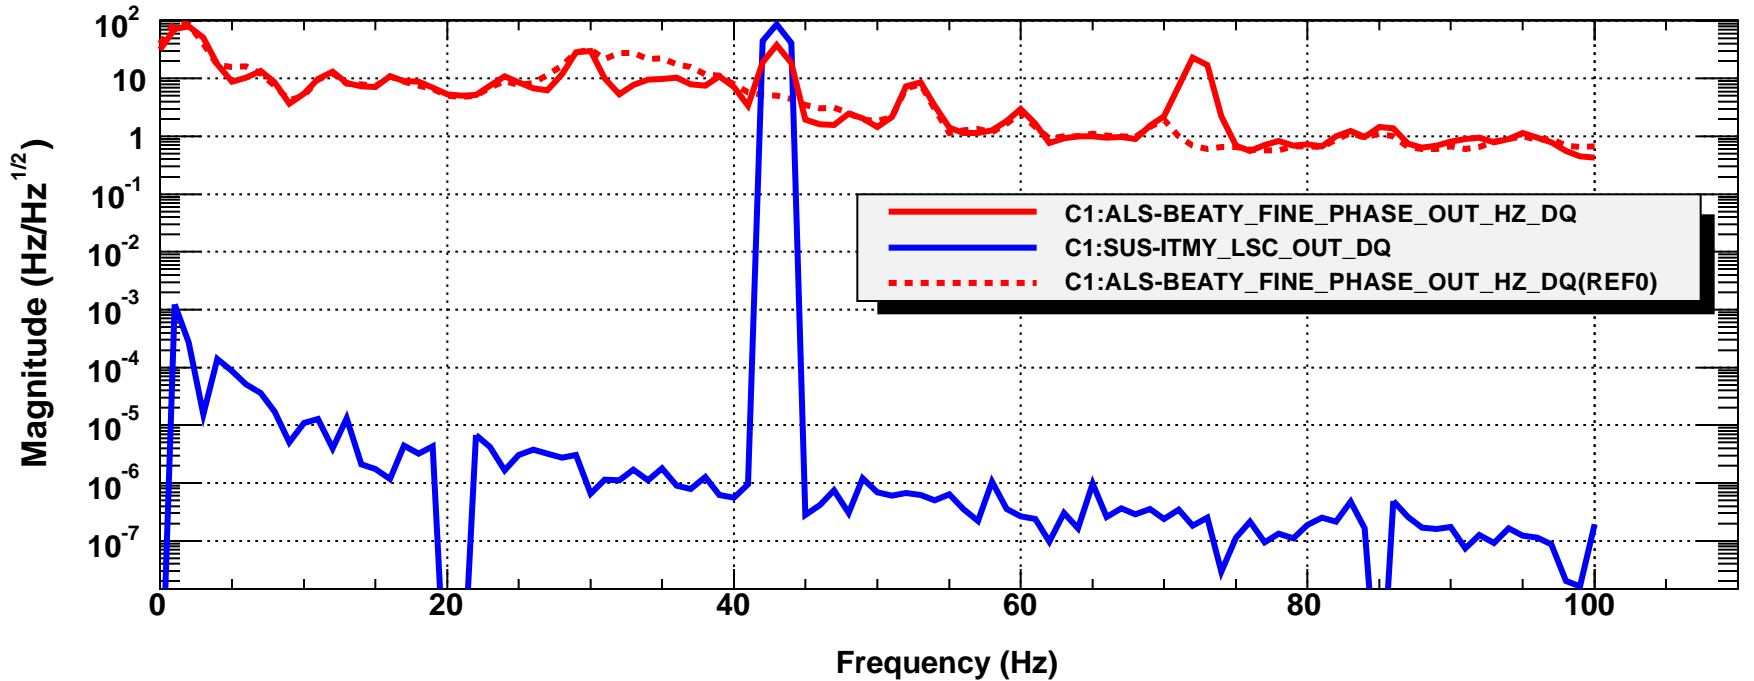

Power spectrum

Power spectrum

*T0=10/05/2021 17:38:49

*Avg=50

BW=1.5

Coherence

T0=10/05/2021 17:38:49

Avg=50

BW=1.5