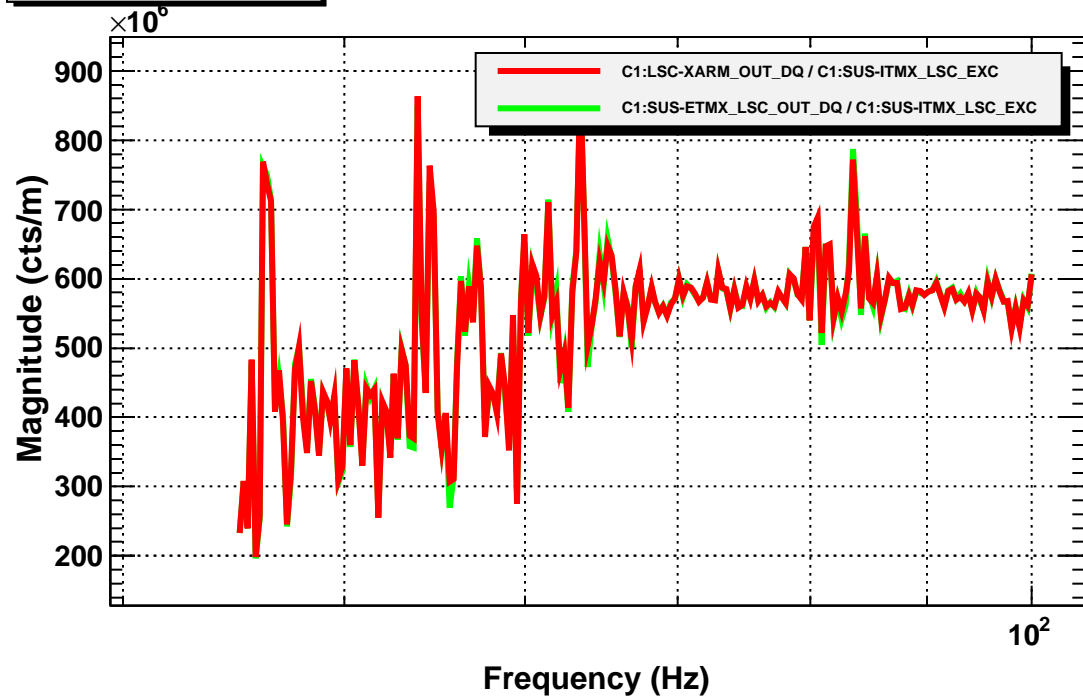

### Transfer function

# Coherence function

T0=07/05/2021 18:08:34.040039

Avg=20