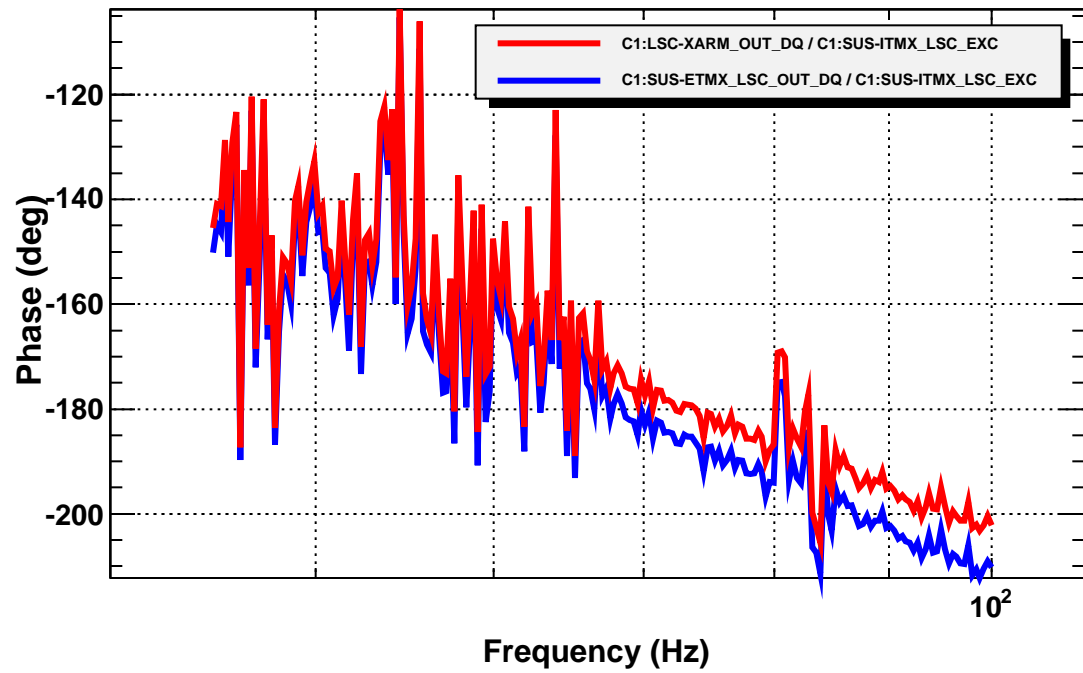

### Transfer function

# Coherence function

T0=07/05/2021 18:08:34.040039

Avg=20