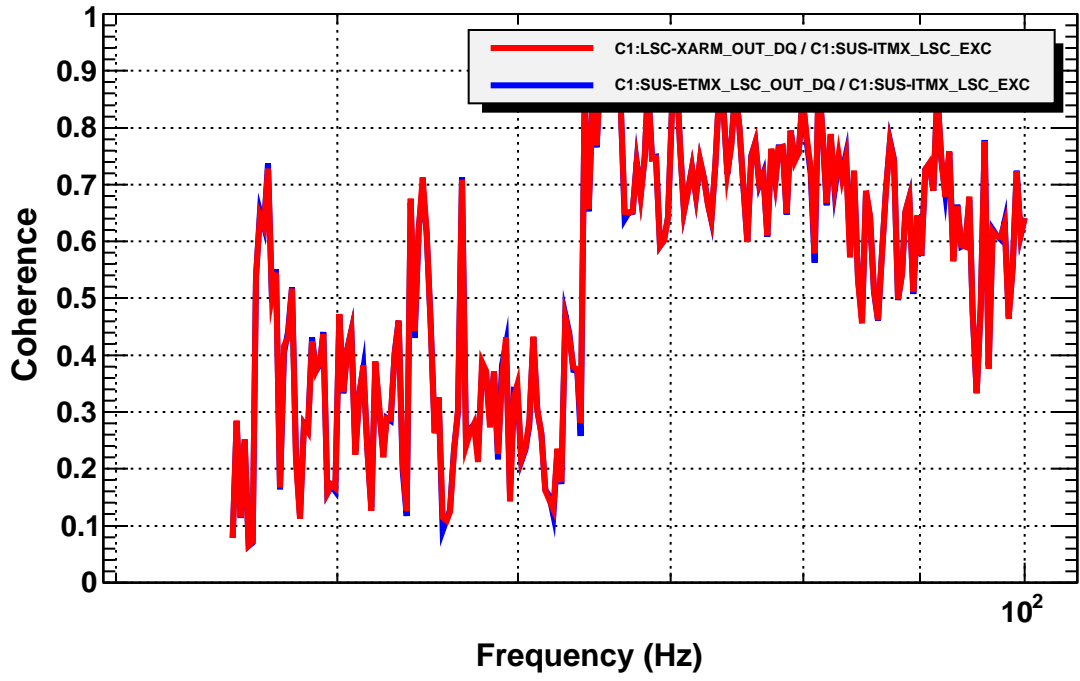

### Transfer function

# Coherence function

T0=07/05/2021 18:08:34.040039

Avg=20