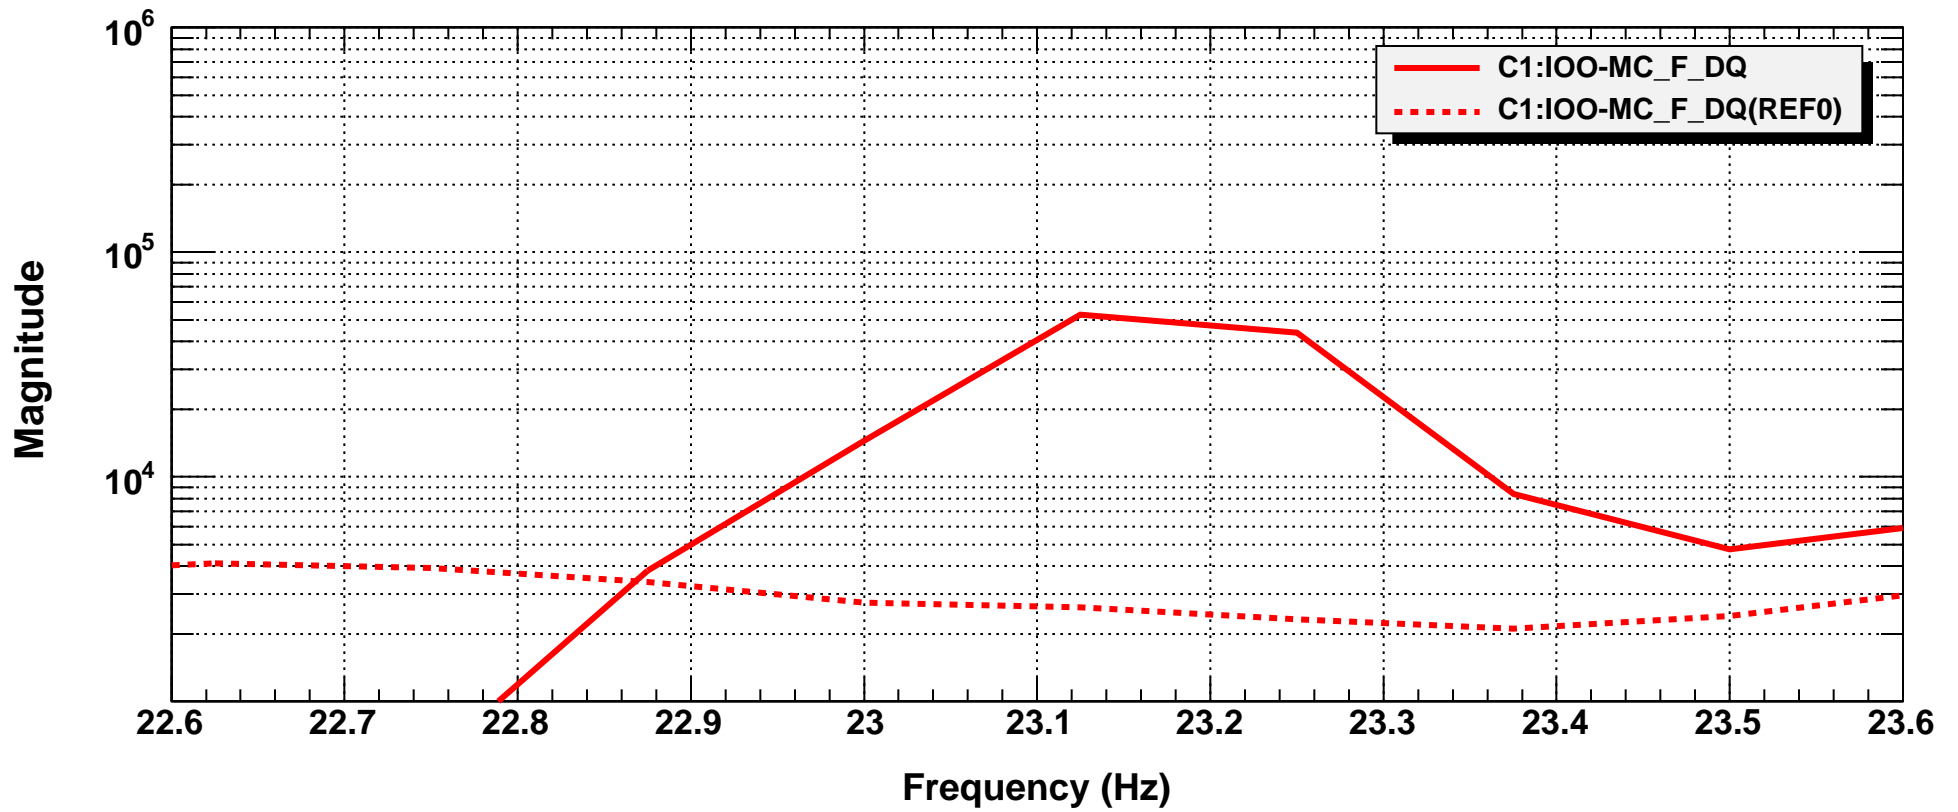

Power spectrum

*T0=20/04/2021 01:41:26

Avg=199

BW=0.1875

Power spectrum

*T0=20/04/2021 01:41:26

Avg=199

BW=0.1875