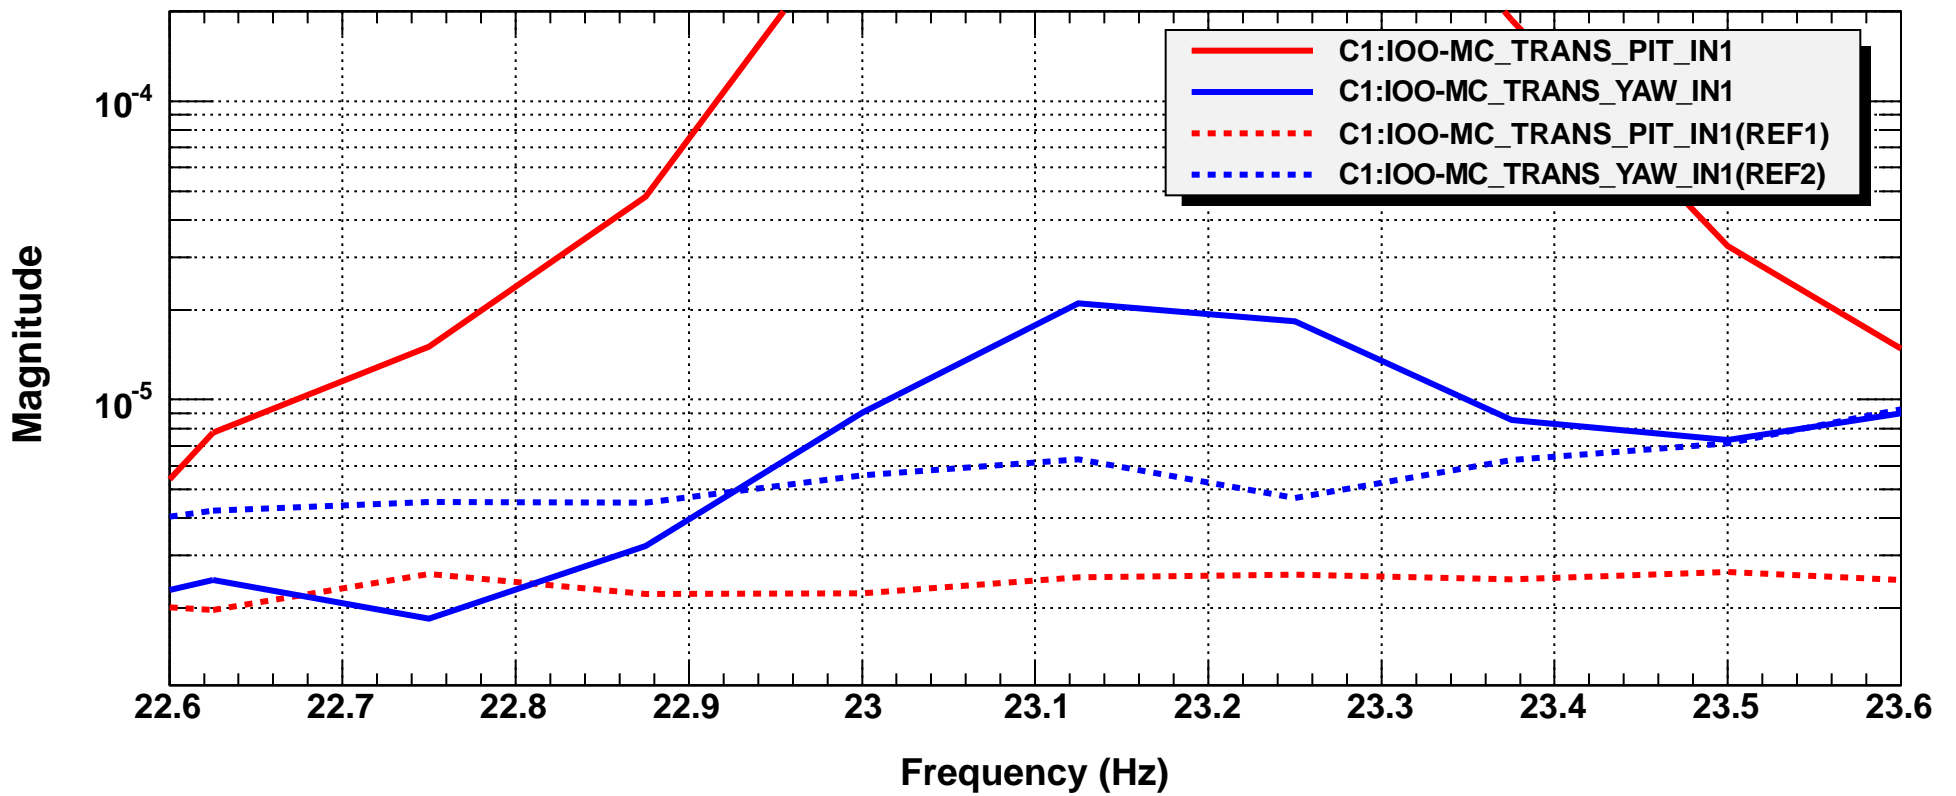

Power spectrum

*T0=20/04/2021 01:41:26

Avg=199

BW=0.1875

Power spectrum

*T0=20/04/2021 01:41:26

Avg=199

BW=0.1875