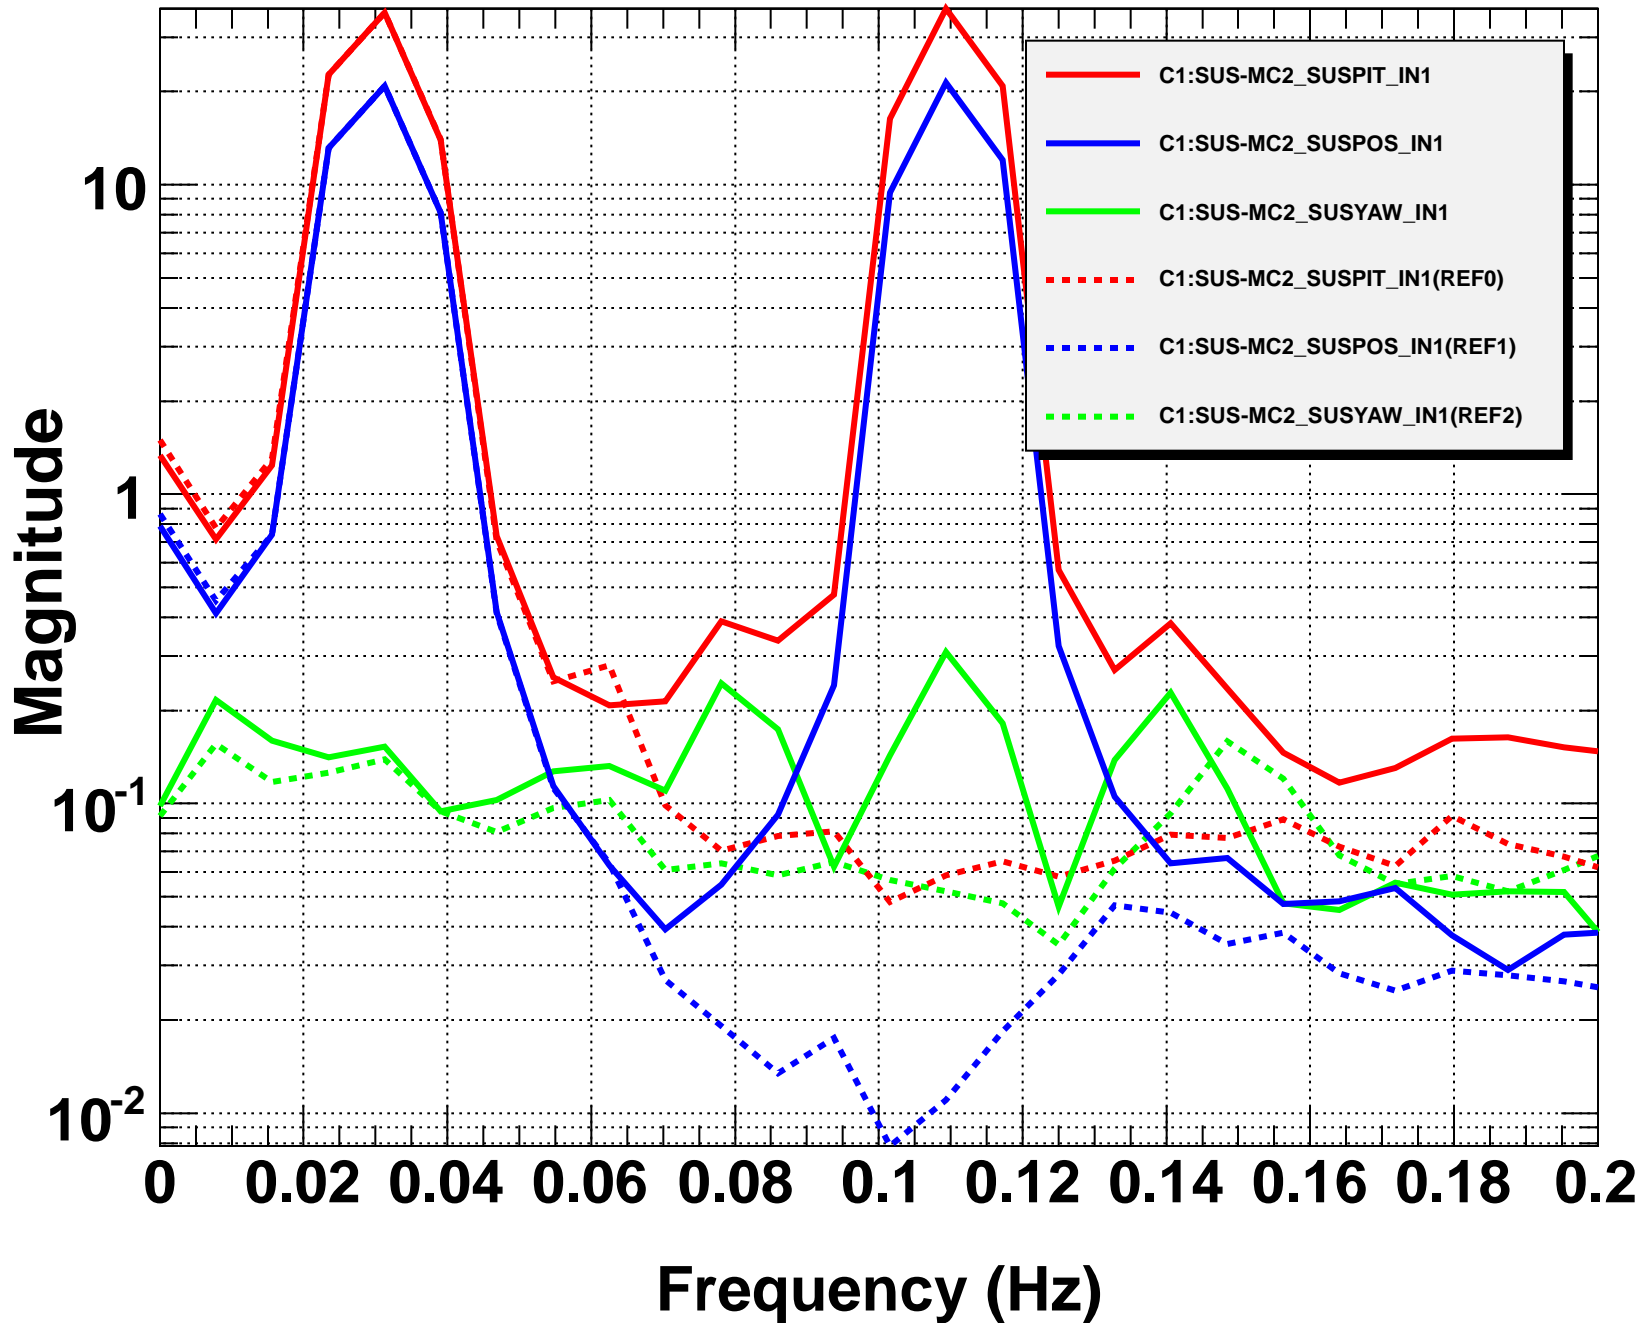

MC2 Sensed DOFs with no F2A filters

*T0=16/04/2021 17:29:06 Avg=10

BW=0.0117188