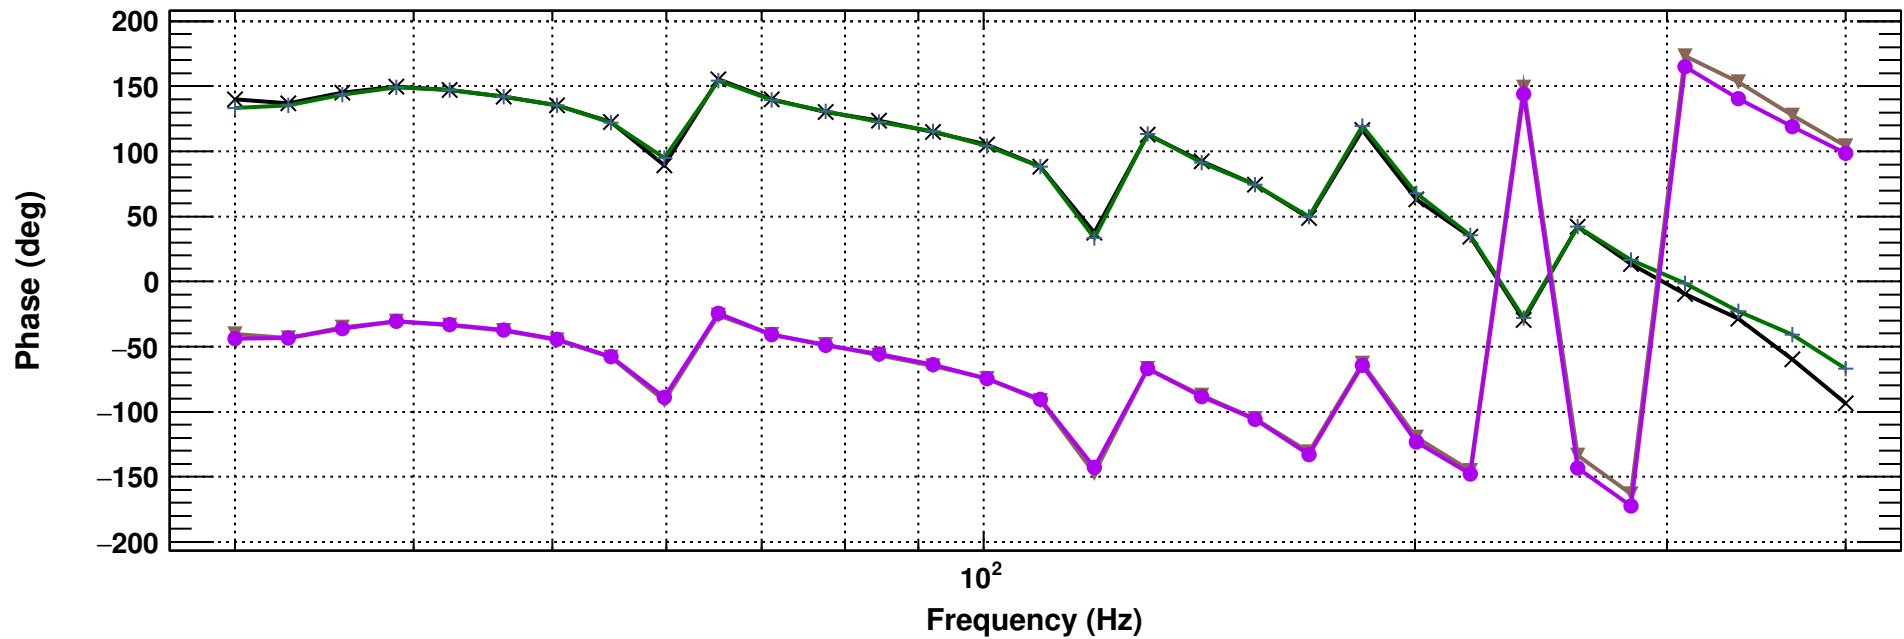

BS actuator strength measurement using Oplev

*T0=12/03/2021 20:26:54.020019

*Avg=31

*T0=12/03/2021 20:26:54.020019

Avg=31