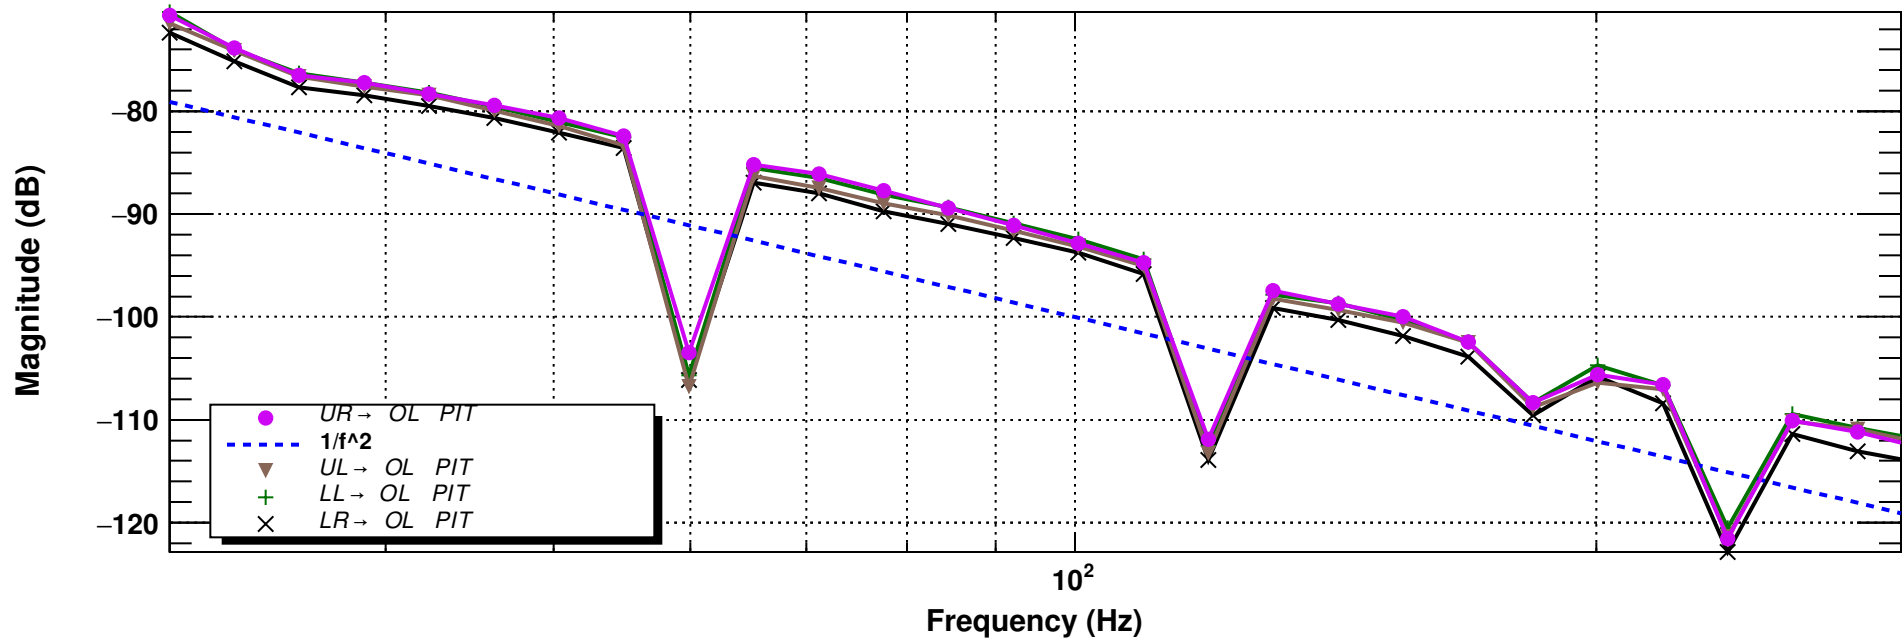

BS actuator strength measurement using Oplev

*T0=12/03/2021 20:26:54.020019

*Avg=31

*T0=12/03/2021 20:26:54.020019

Avg=31