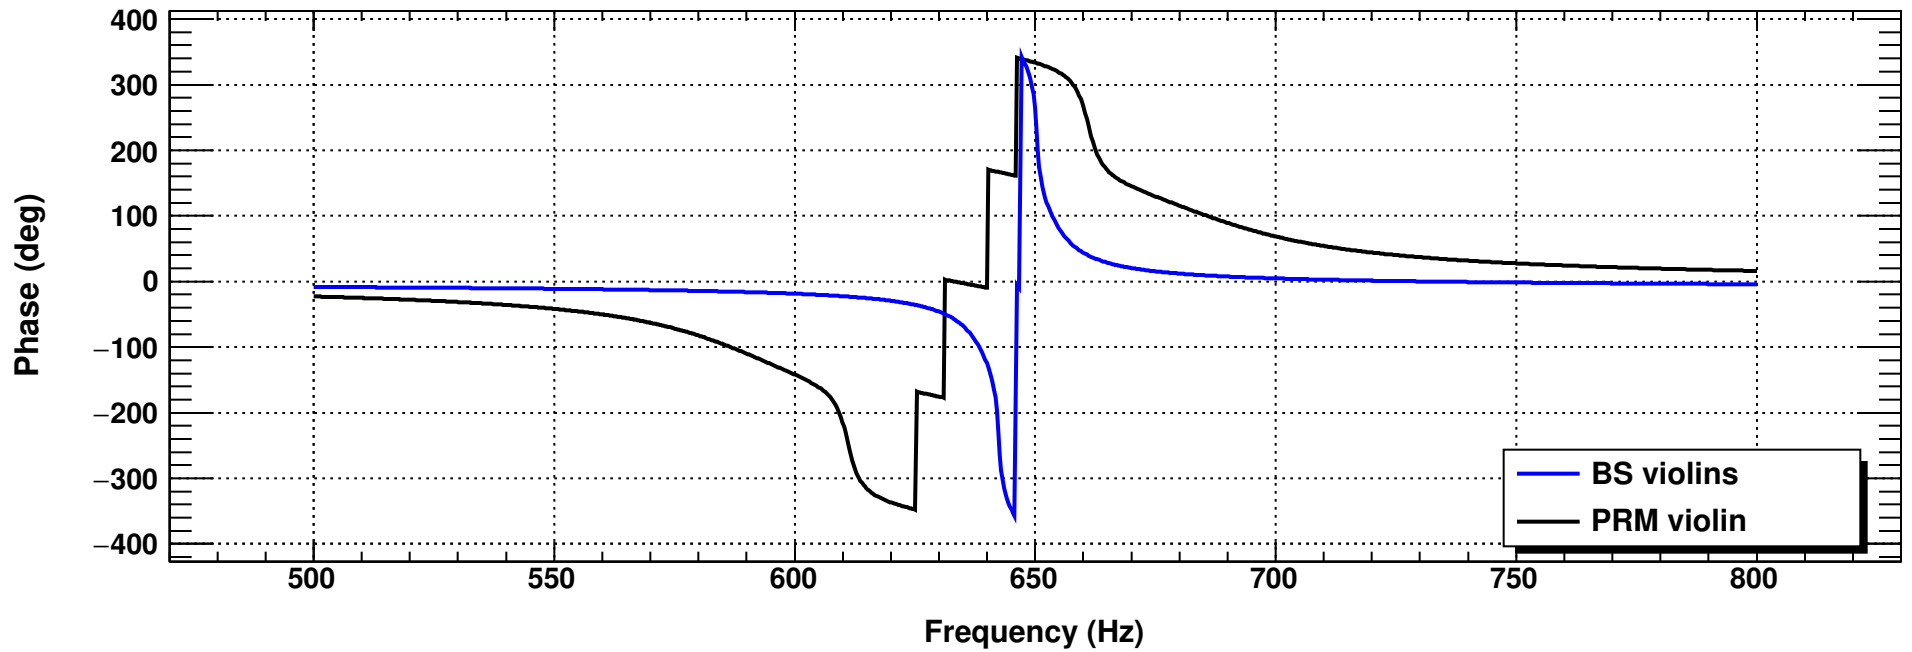

Transfer function

\*T0=02/03/2021 00:21:04

C1LSC.txt

Transfer function

\*T0=02/03/2021 00:21:04

C1LSC.txt