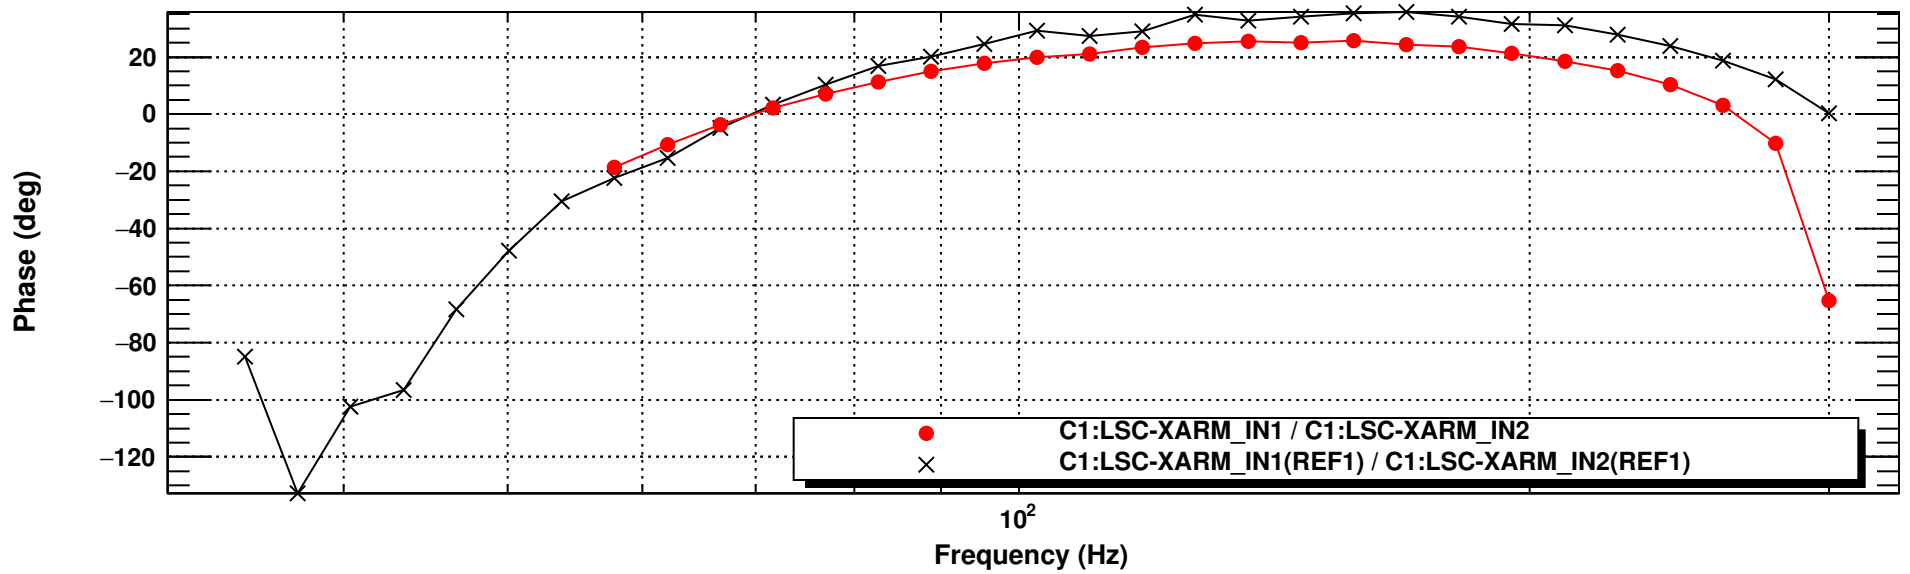

Transfer function

\*T0=06/01/2021 02:47:00.060058

\*Avg=10

Transfer function

\*T0=06/01/2021 02:47:00.060058

\*Avg=10