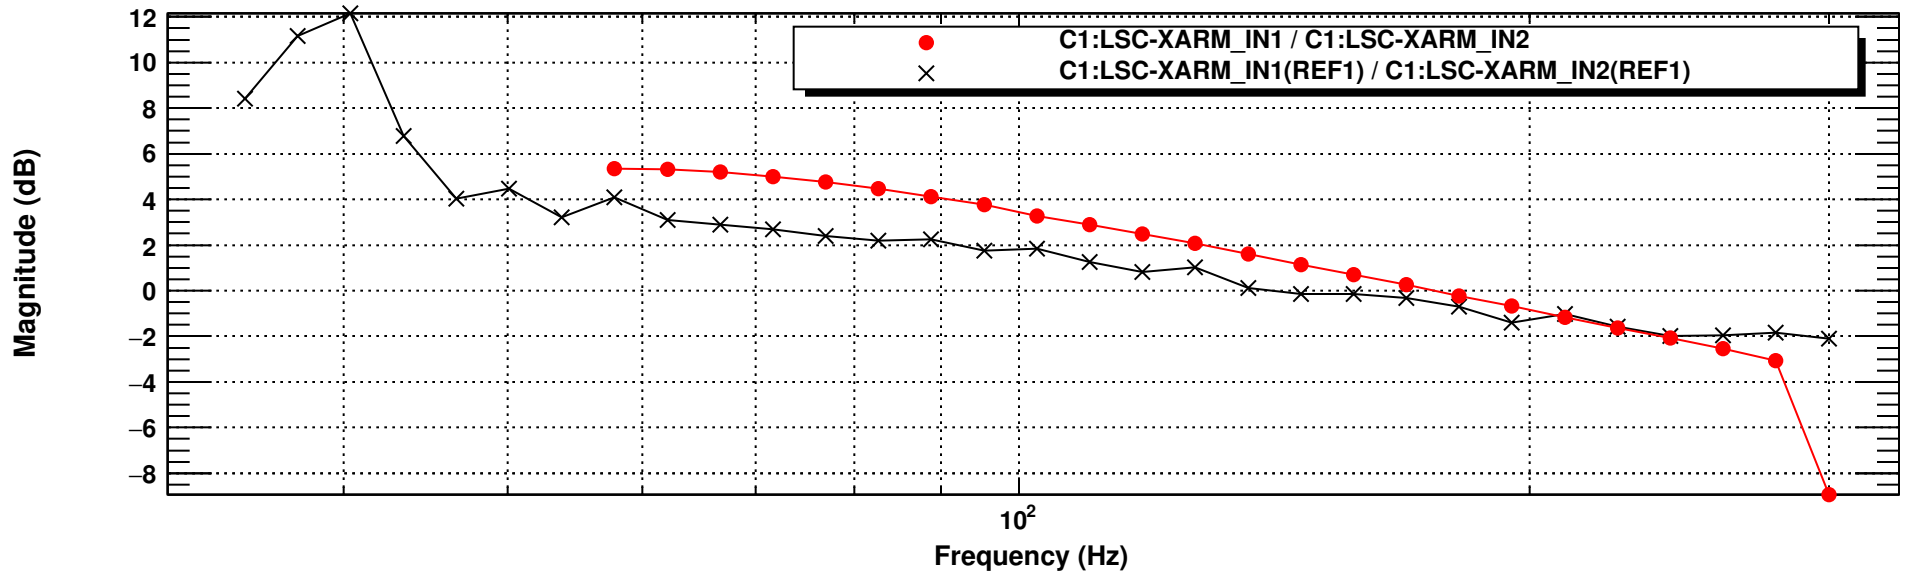

Transfer function

\*T0=06/01/2021 02:47:00.060058

\*Avg=10

Transfer function

\*T0=06/01/2021 02:47:00.060058

\*Avg=10