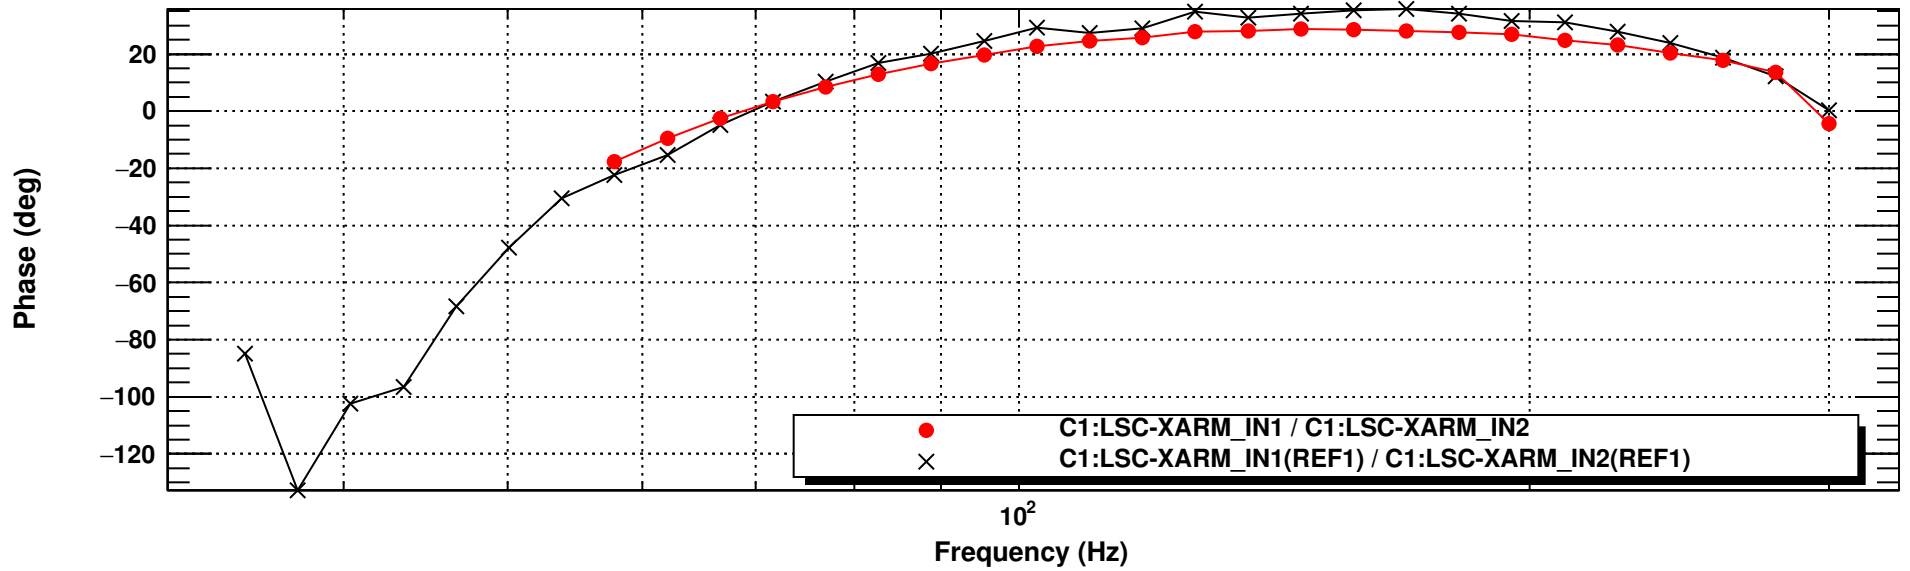

Transfer function

*T0=09/12/2020 03:41:27.060058

Avg=24

Transfer function

*T0=09/12/2020 03:41:27.060058

Avg=24