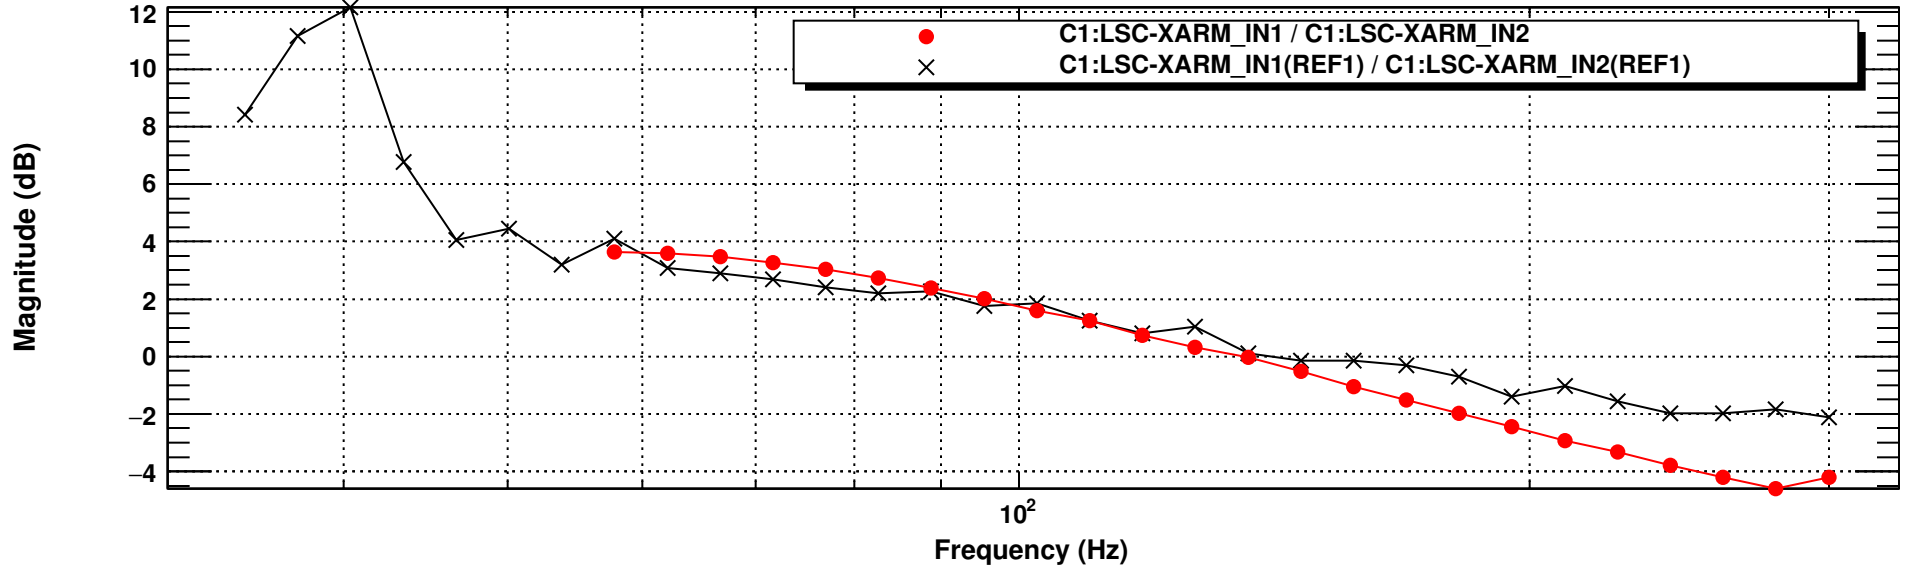

Transfer function

*T0=09/12/2020 03:41:27.060058

Avg=24

Transfer function

*T0=09/12/2020 03:41:27.060058

Avg=24