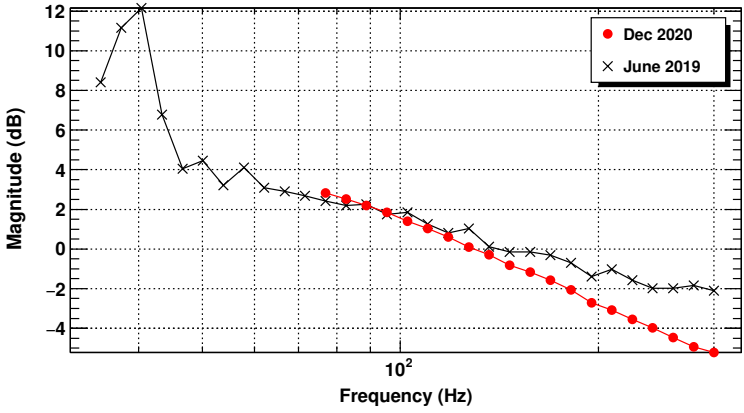

Transfer function

Transfer function

Transfer function

Transfer function

*T0=07/12/2020 23:24:49.228027

Avg=10

*T0=07/12/2020 23:47:24.060058

Avg=10