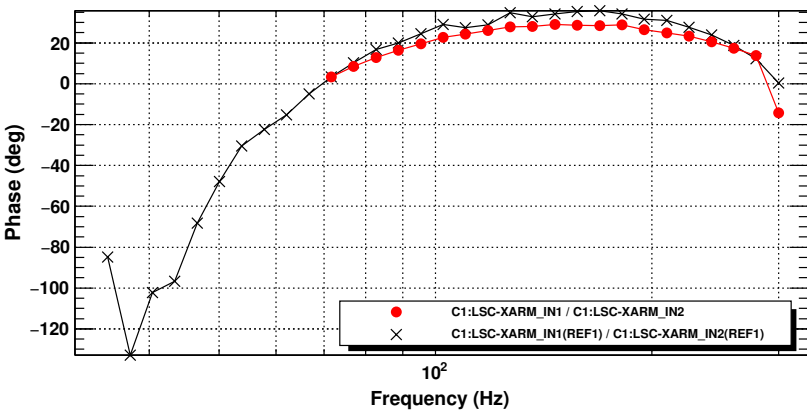

Transfer function

Transfer function

Transfer function

Transfer function

*T0=07/12/2020 23:24:49.228027

Avg=10

*T0=07/12/2020 23:47:24.060058

Avg=10