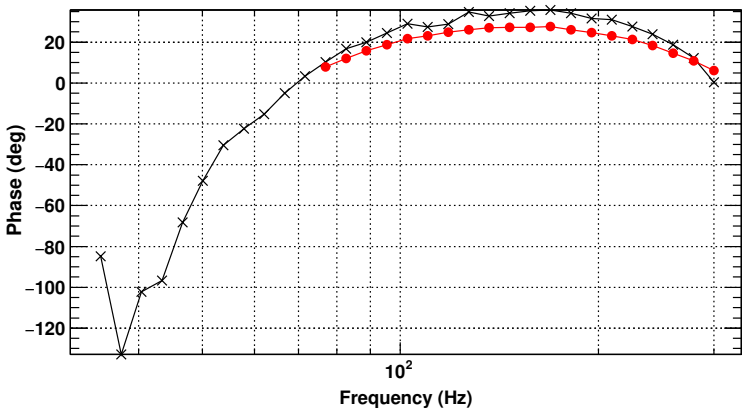

Transfer function

Transfer function

Transfer function

Transfer function

*T0=07/12/2020 23:24:49.228027

Avg=10

*T0=07/12/2020 23:47:24.060058

Avg=10