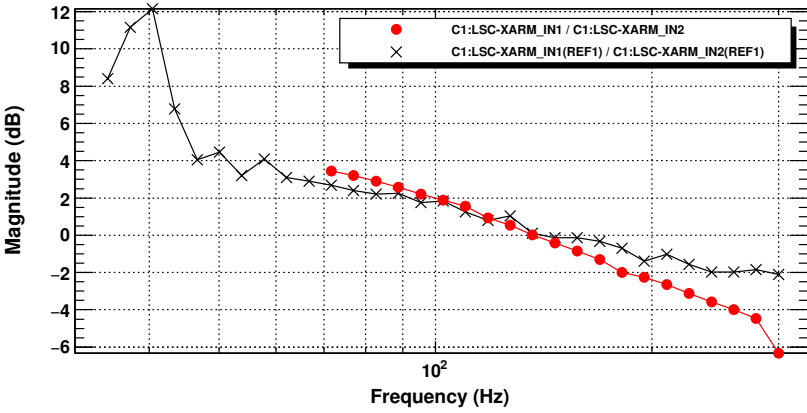

Transfer function

Transfer function

Transfer function

Transfer function

*T0=07/12/2020 23:24:49.228027

Avg=10

*T0=07/12/2020 23:47:24.060058

Avg=10