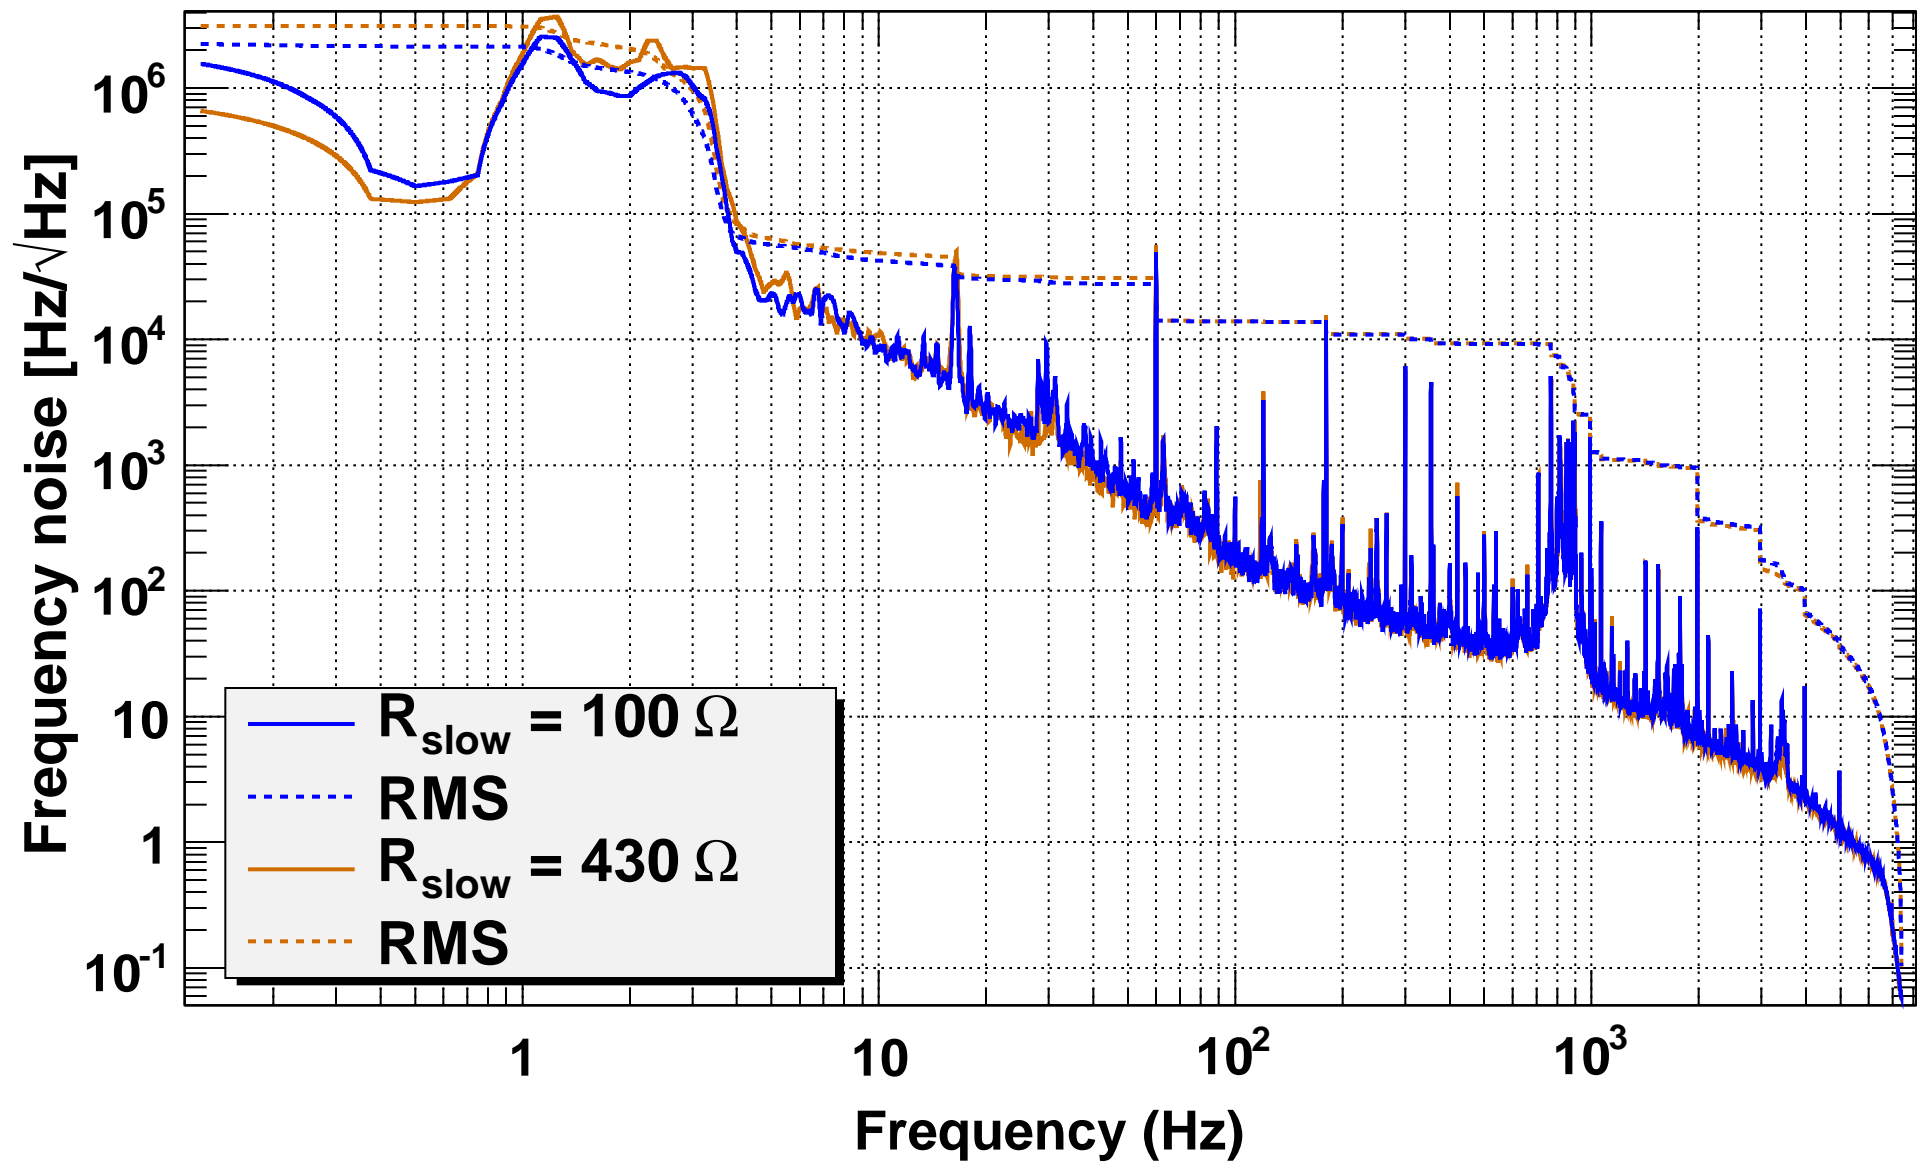

MCF before and after MC1 coil driver mods

*T0=25/06/2020 22:30:54

*Avg=20/Bin=5L

BW=0.187493