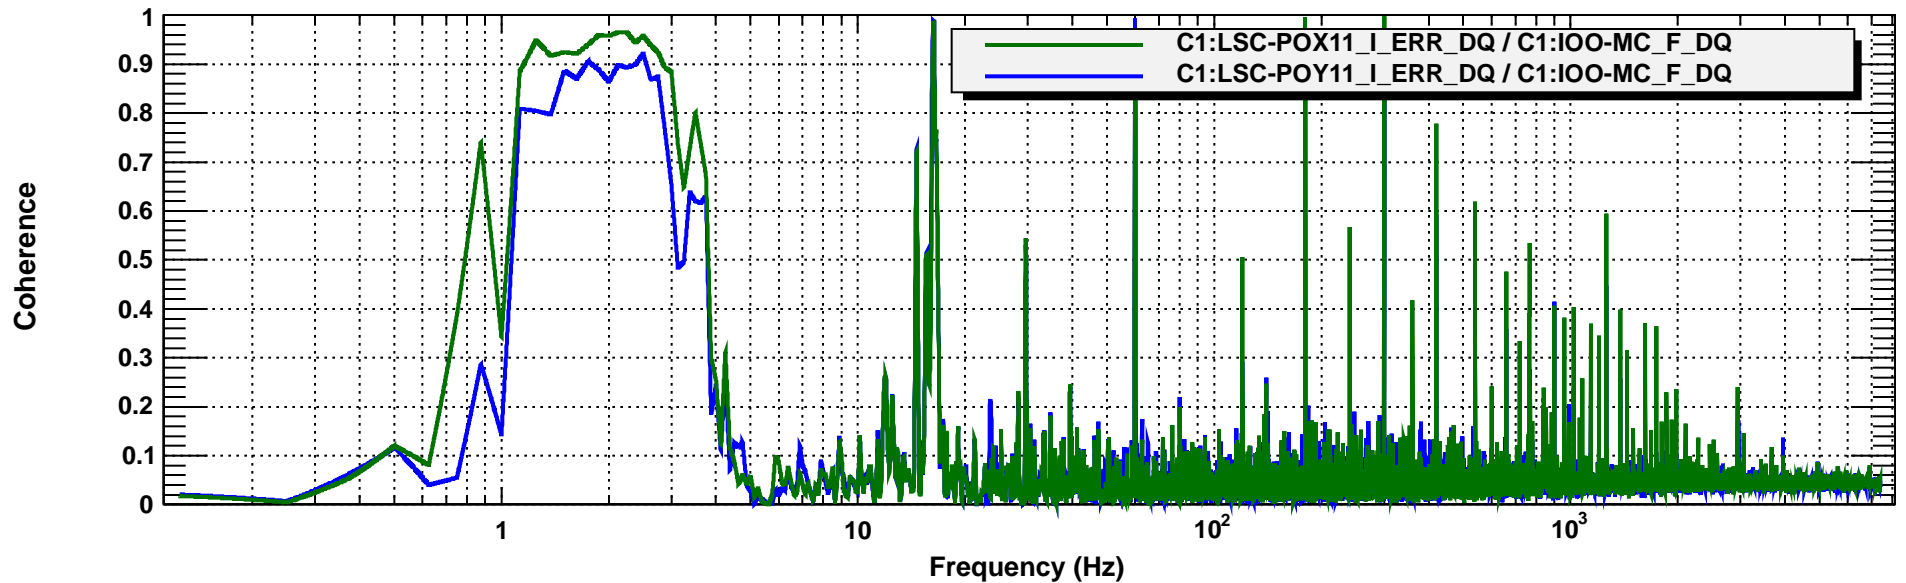

Power spectrum

T0=12/03/2020 06:47:29

Avg=24/Bin=5L

BW=0.187493

Coherence

T0=12/03/2020 06:47:29

Avg=24/Bin=5L

BW=0.187493