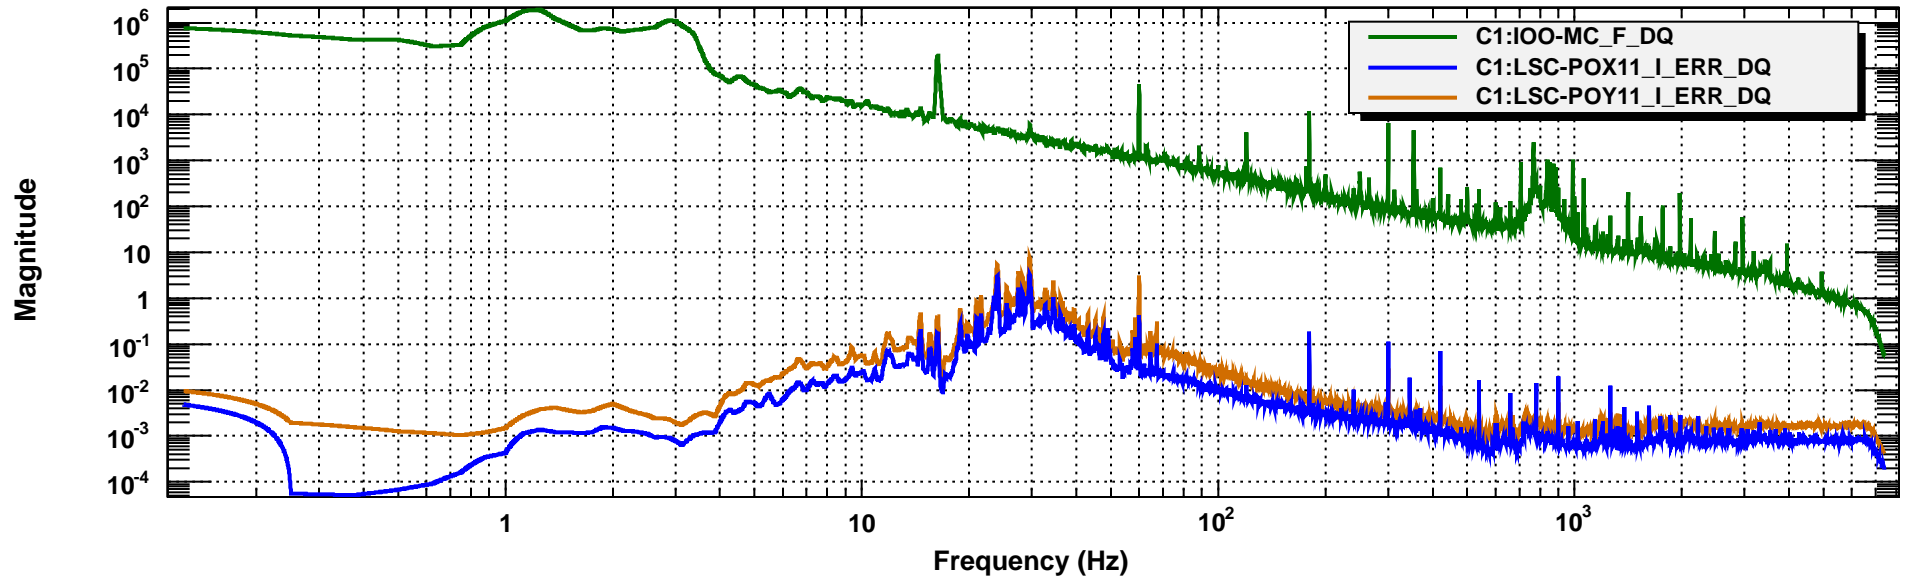

Power spectrum

T0=12/03/2020 06:47:29

Avg=24/Bin=5L

BW=0.187493

Coherence

T0=12/03/2020 06:47:29

Avg=24/Bin=5L

BW=0.187493