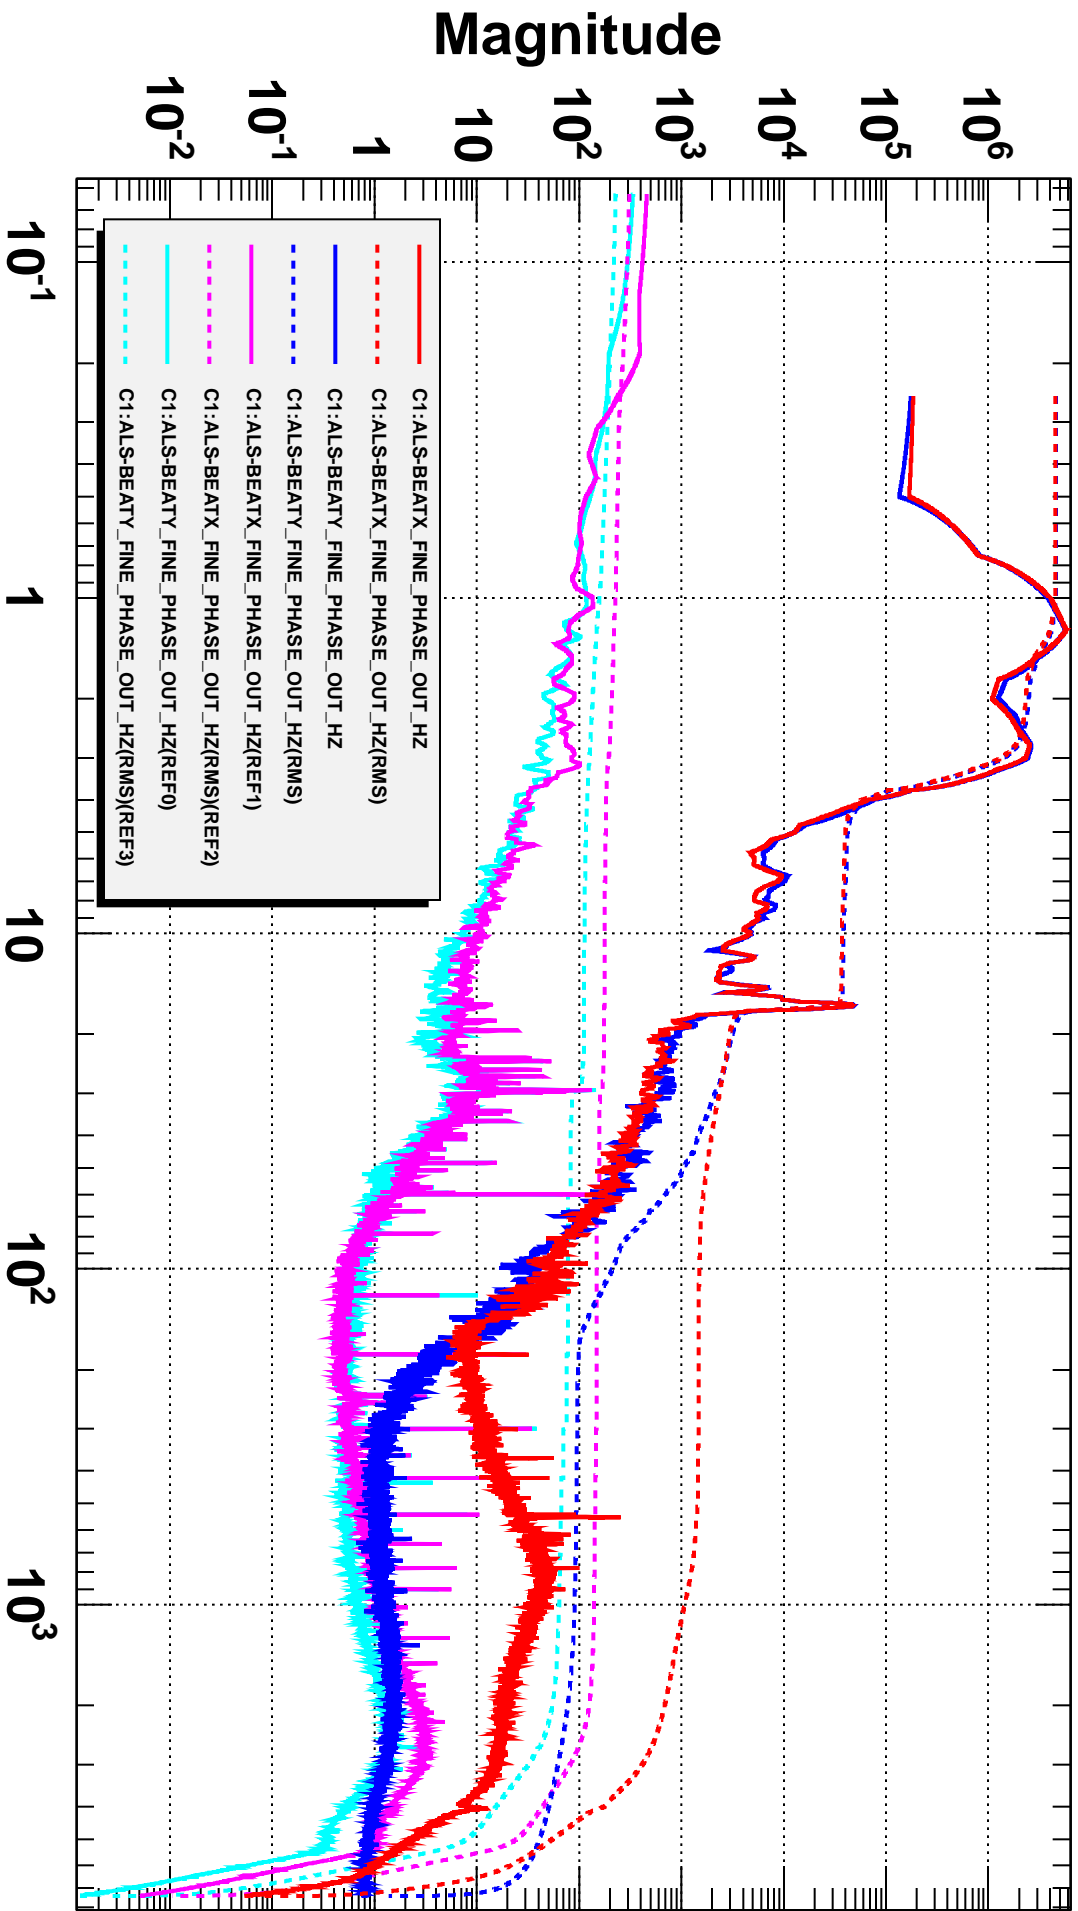

Power spectrum

*T0=18/08/2015 08:51:54

*Avg=2090/Bin=11L

*BW=0.0937422