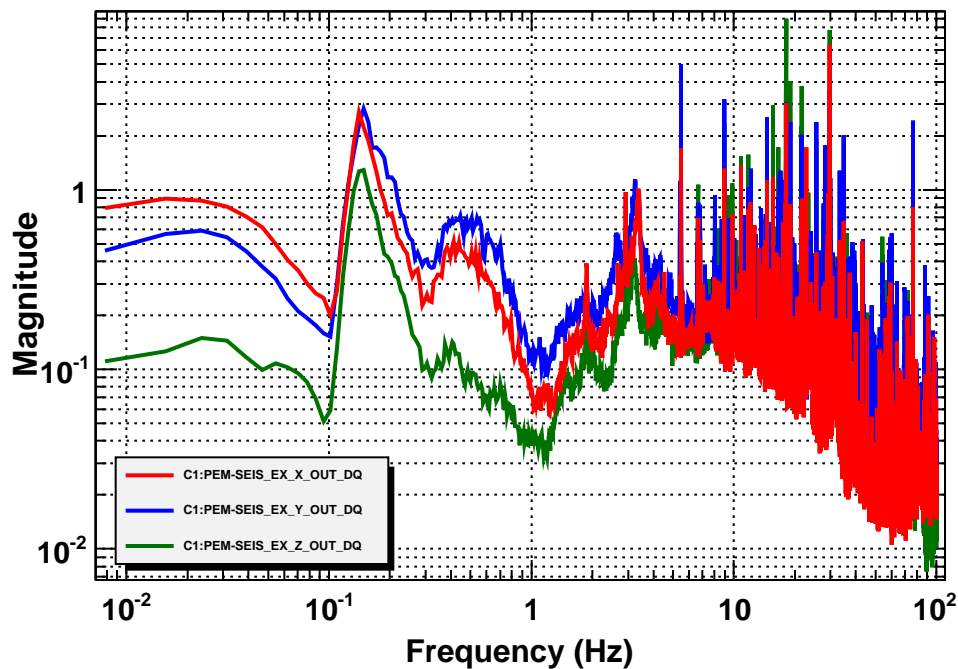

Power spectrum

Power spectrum

Power spectrum

Coherence

T0=09/12/2019 06:48:56

Avg=40

BW=0.0117187

T0=09/12/2019 06:48:56

Avg=40

BW=0.0117187