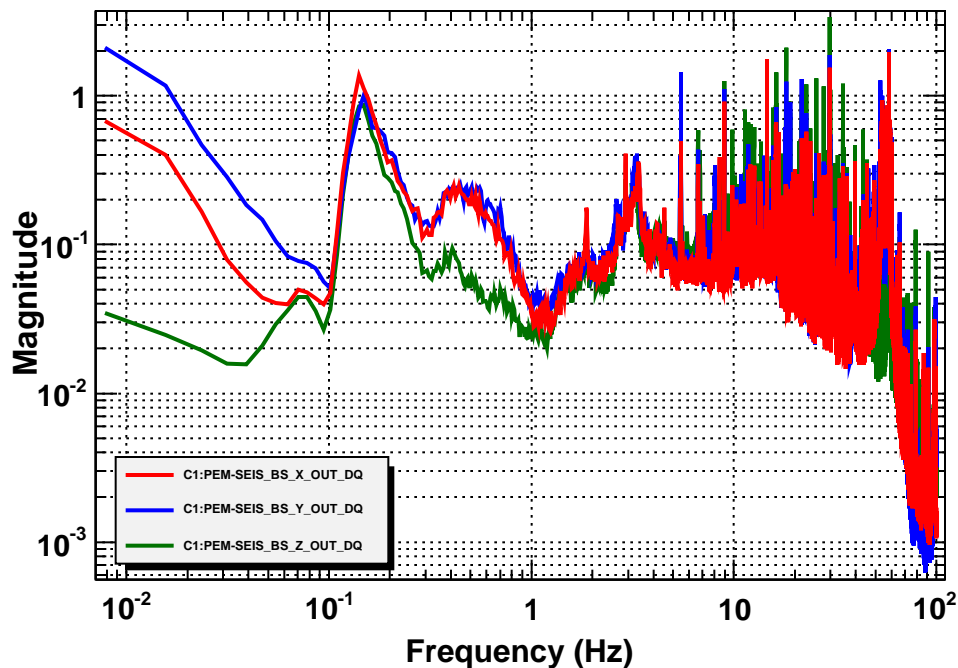

Power spectrum

Power spectrum

Power spectrum

Coherence

T0=09/12/2019 06:48:56

Avg=40

BW=0.0117187

T0=09/12/2019 06:48:56

Avg=40

BW=0.0117187