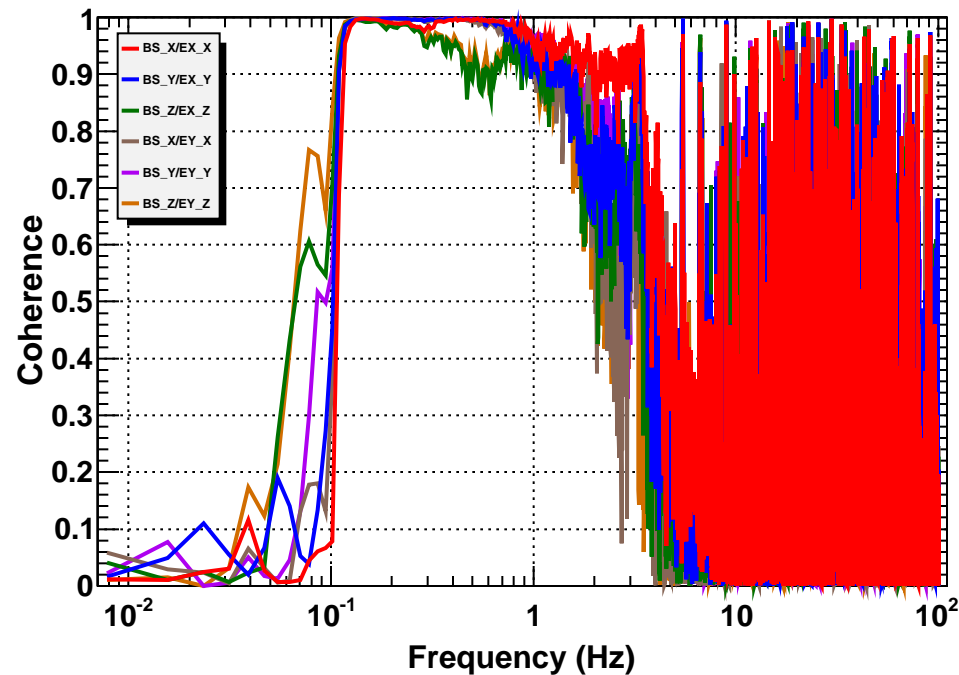

Power spectrum

Power spectrum

Power spectrum

Coherence

T0=09/12/2019 06:48:56

Avg=40

BW=0.0117187

T0=09/12/2019 06:48:56

Avg=40

BW=0.0117187