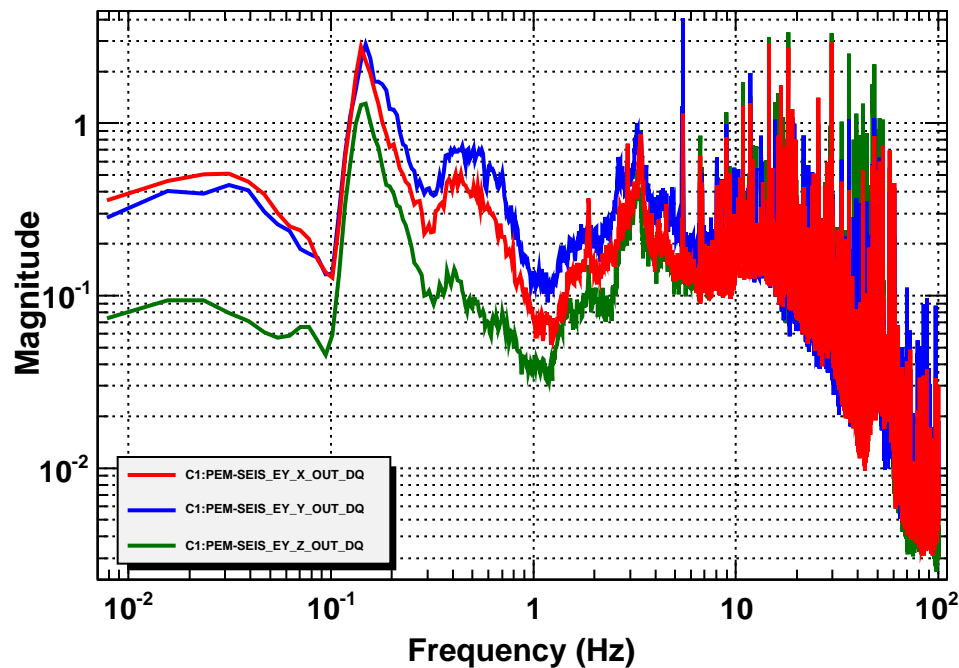

Power spectrum

Power spectrum

Power spectrum

Coherence

T0=09/12/2019 06:48:56

Avg=40

BW=0.0117187

T0=09/12/2019 06:48:56

Avg=40

BW=0.0117187