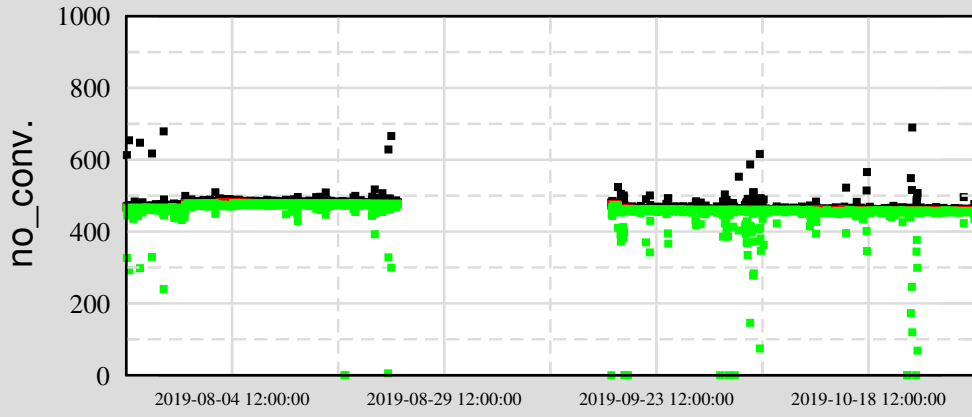

Trend from 19-07-23-00-32-44 to 19-10-31-00-30-44

Ch 3: C1:SUS-PRM_SENSOR_SIDE

Ch 2: C1:SUS-PRM_SENSOR_UL

Ch 1: C1:SUS-PRM_SENSOR_LL

Ch 5: C1:SUS-PRM_SENSOR_UR

Ch 4: C1:SUS-PRM_SENSOR_LR