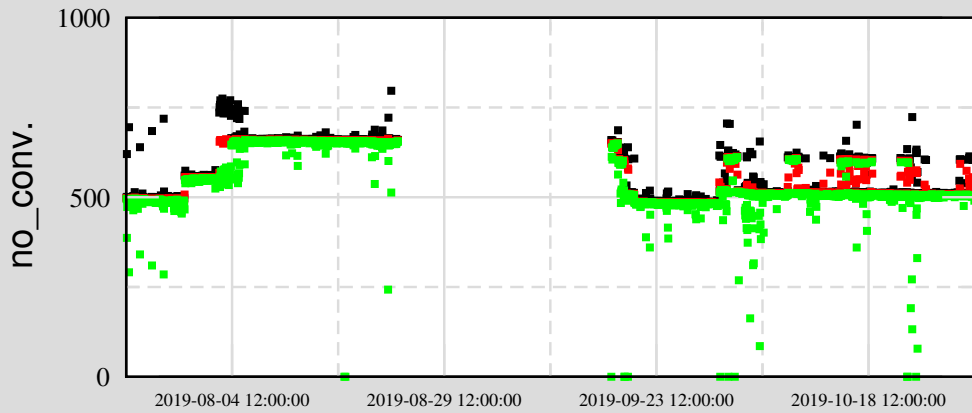

Trend from 19-07-23-00-32-44 to 19-10-31-00-30-44

Ch 3: C1:SUS-PRM_SENSOR_SIDE

Ch 2: C1:SUS-PRM_SENSOR_UL

Ch 1: C1:SUS-PRM_SENSOR_LL

Ch 5: C1:SUS-PRM_SENSOR_UR

Ch 4: C1:SUS-PRM_SENSOR_LR