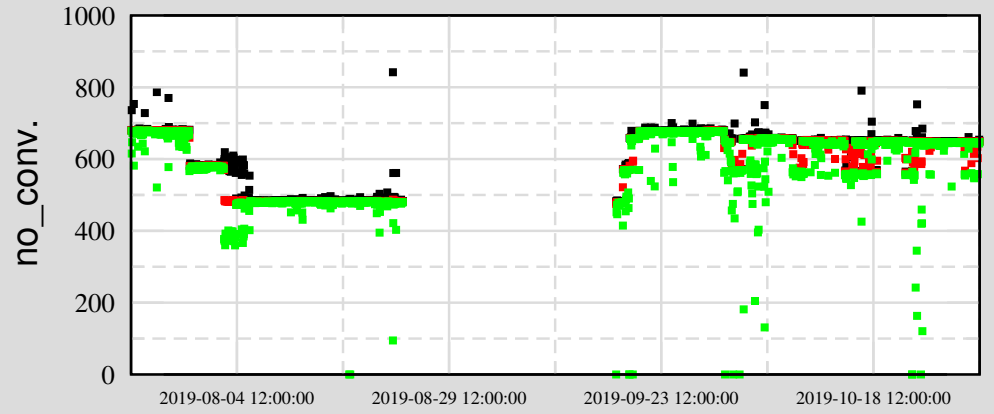

Trend from 19-07-23-00-32-44 to 19-10-31-00-30-44

Ch 3: C1:SUS-PRM_SENSOR_SIDE

Ch 2: C1:SUS-PRM_SENSOR_UL

Ch 1: C1:SUS-PRM_SENSOR_LL

Ch 5: C1:SUS-PRM_SENSOR_UR

Ch 4: C1:SUS-PRM_SENSOR_LR