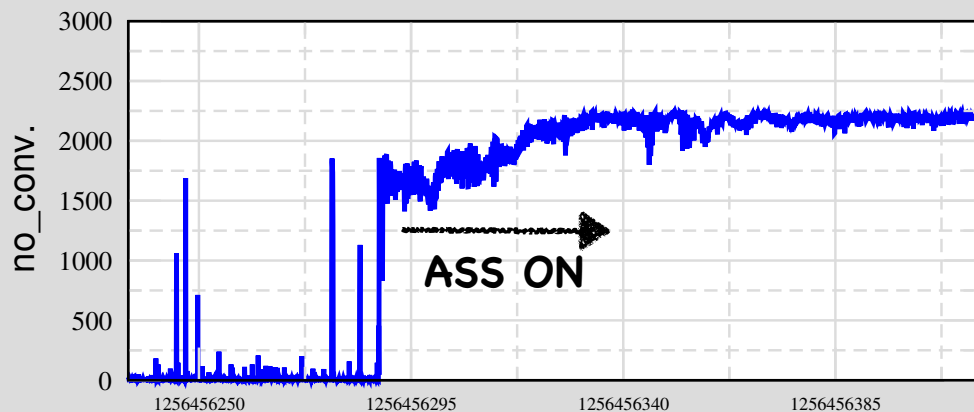

Data Display start at 19-10-30-07-36-59 (180 seconds)

Ch 3: C1:ASC-POP_QPD_SUM_OUT16

Ch 2: C1:LSC-REFLDC_OUT16

Ch 1: C1:LSC-POPDC_OUT16

Ch 5: C1:LSC-POP22_I_MON

Ch 4: C1:LSC-TRX_OUT16