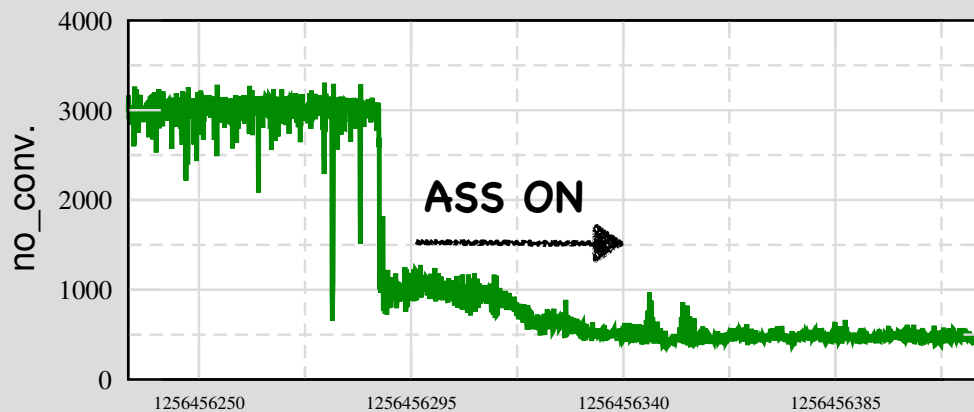

Data Display start at 19-10-30-07-36-59 (180 seconds)

Ch 3: C1:ASC-POP_QPD_SUM_OUT16

Ch 2: C1:LSC-REFLDC_OUT16

Ch 1: C1:LSC-POPDC_OUT16

Ch 5: C1:LSC-POP22_I_MON

Ch 4: C1:LSC-TRX_OUT16