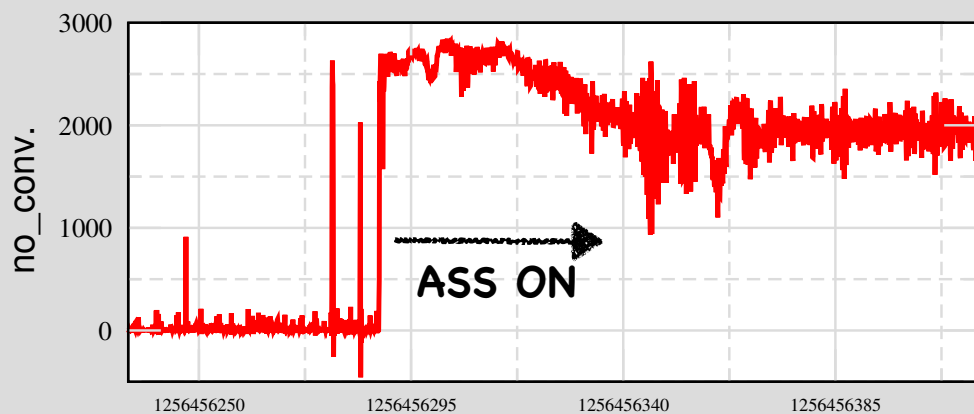

Data Display start at 19-10-30-07-36-59 (180 seconds)

Ch 3: C1:ASC-POP_QPD_SUM_OUT16

Ch 2: C1:LSC-REFLDC_OUT16

Ch 1: C1:LSC-POPDC_OUT16

Ch 5: C1:LSC-POP22_I_MON

Ch 4: C1:LSC-TRX_OUT16