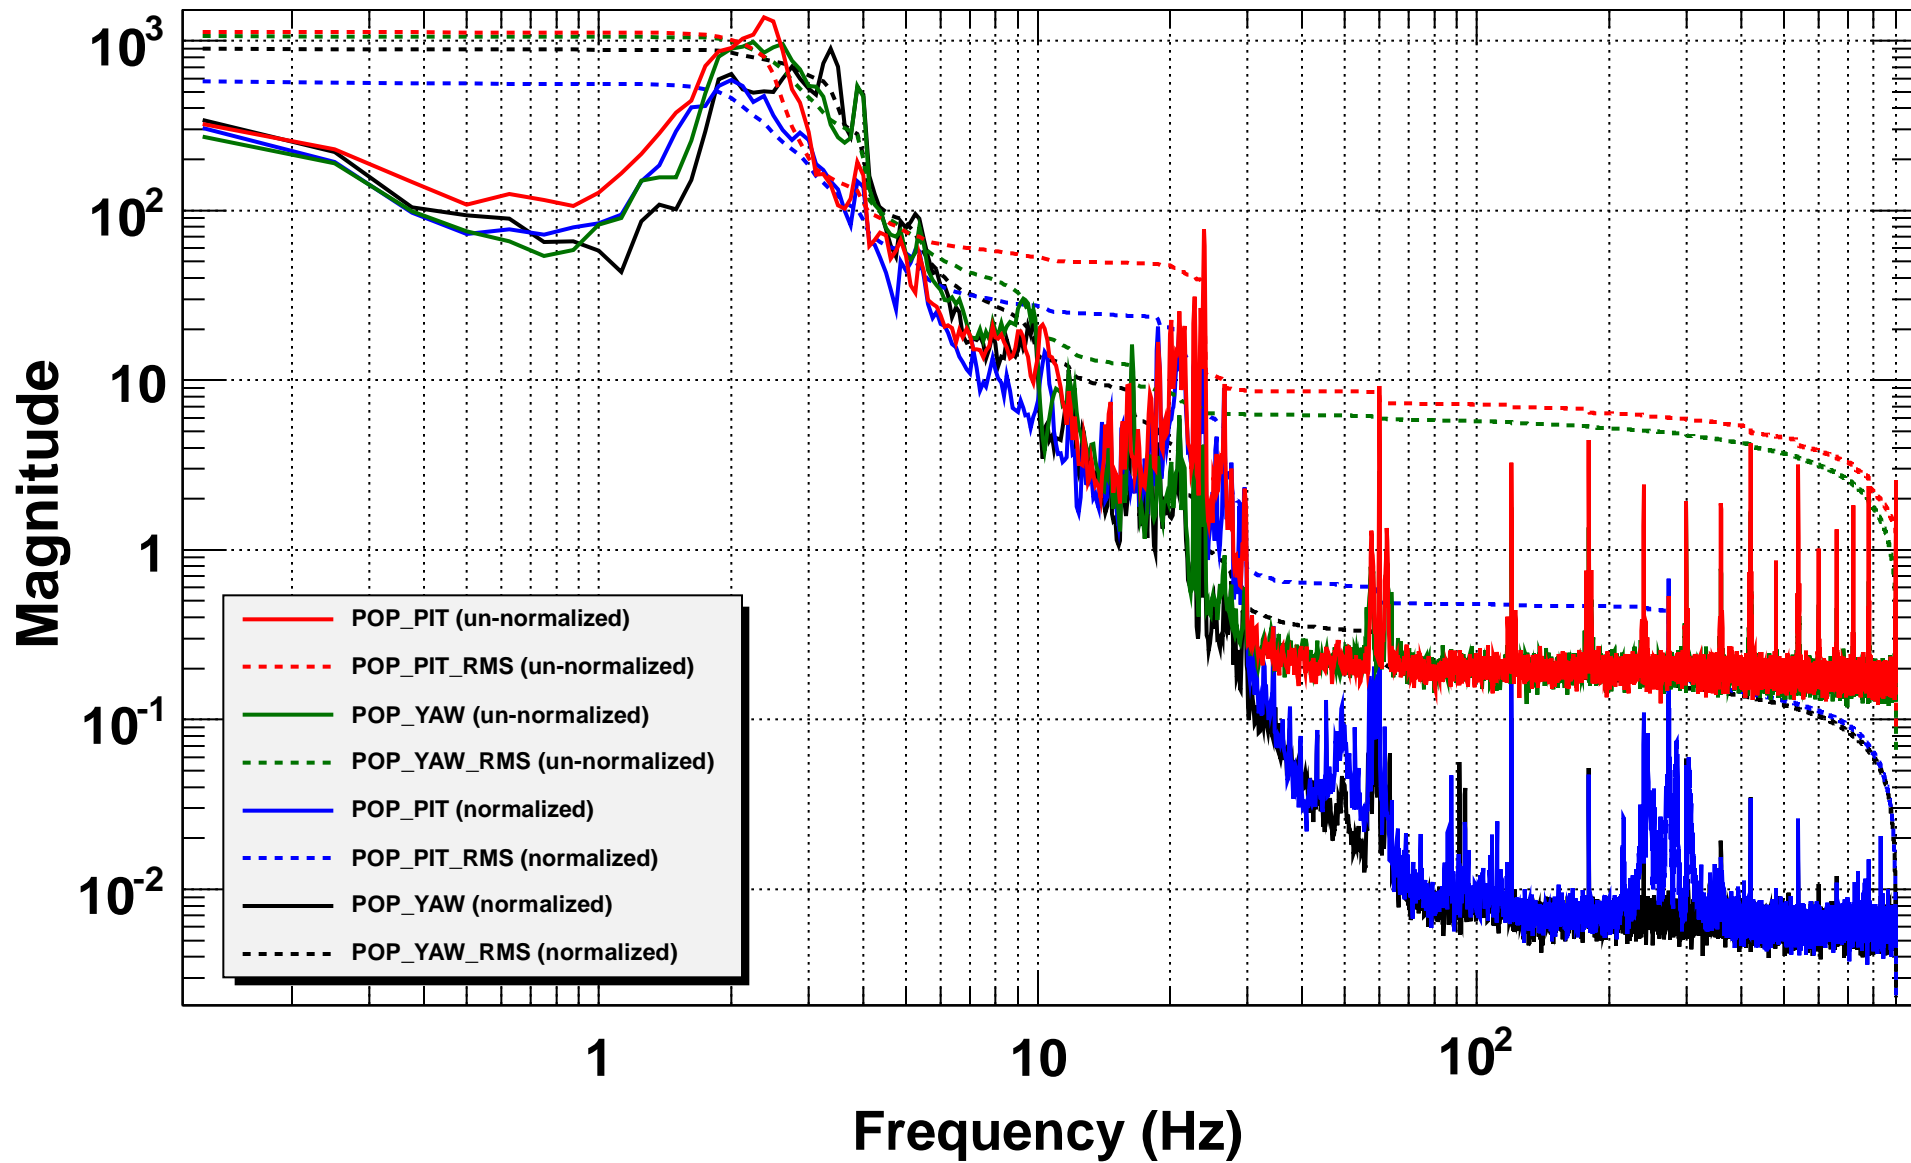

In-loop error signals

*T0=17/10/2019 23:46:34

*Avg=23

BW=0.187499