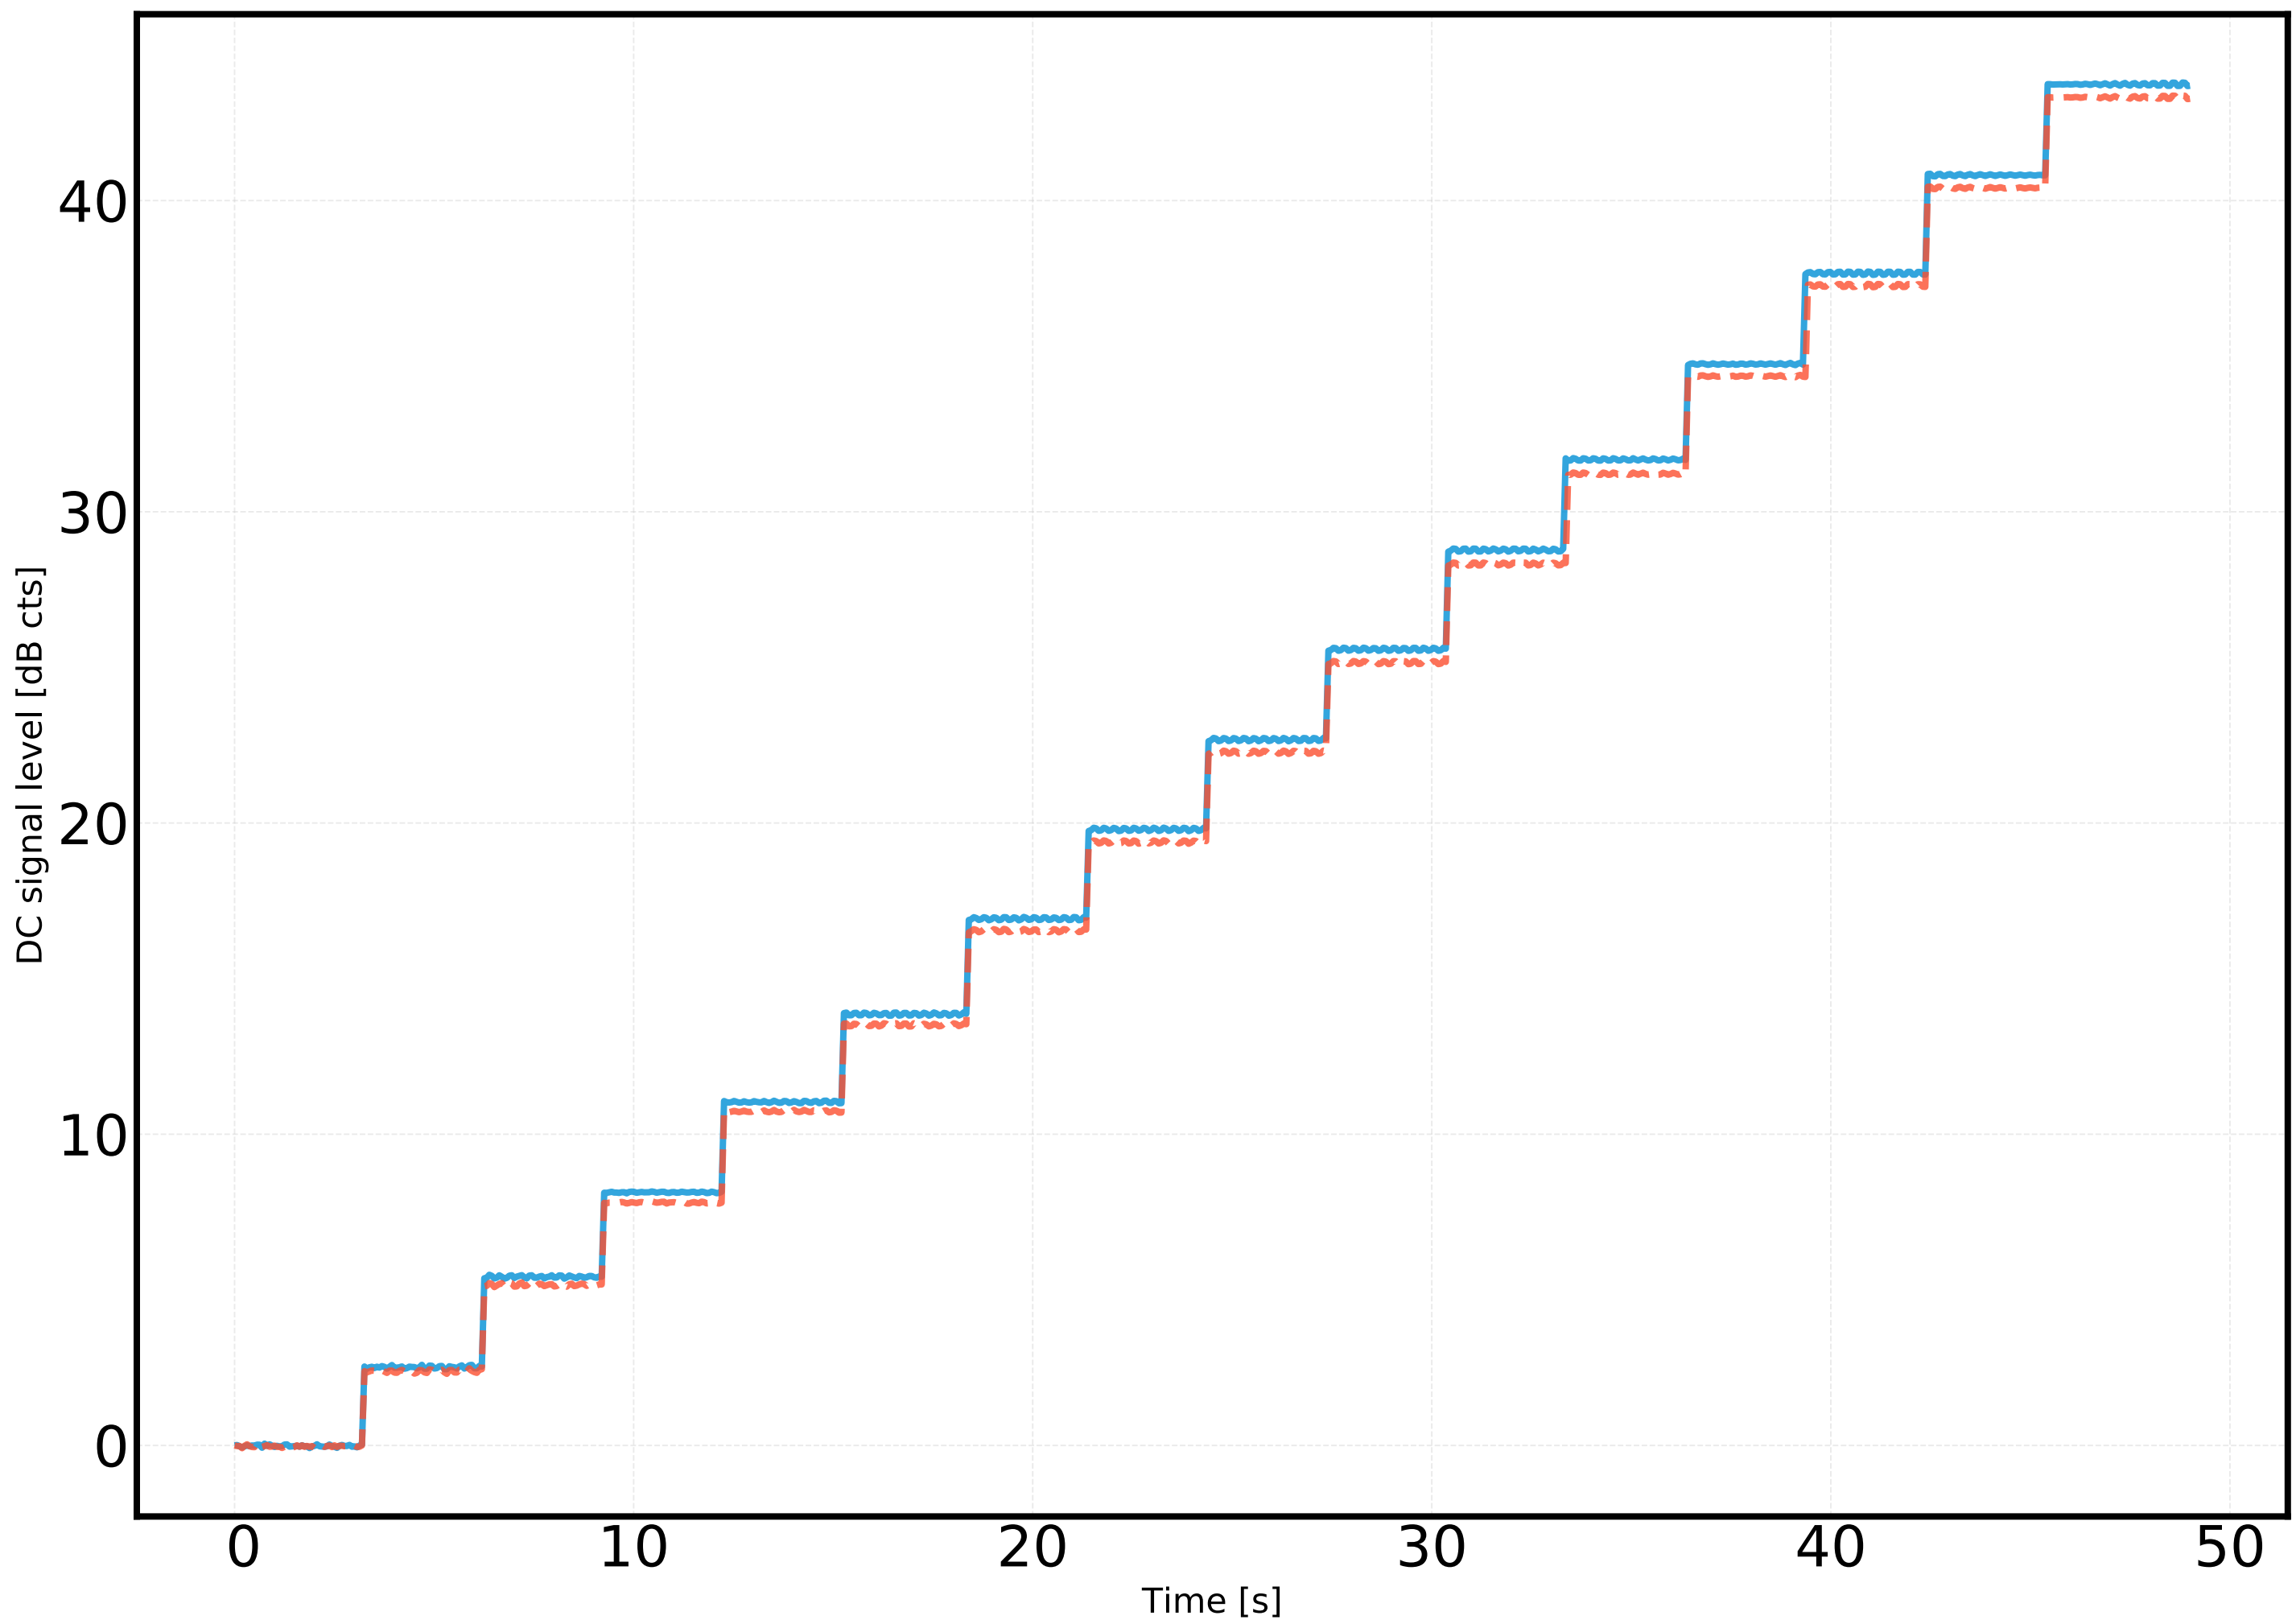

POX11 Whitening Filter Checkup