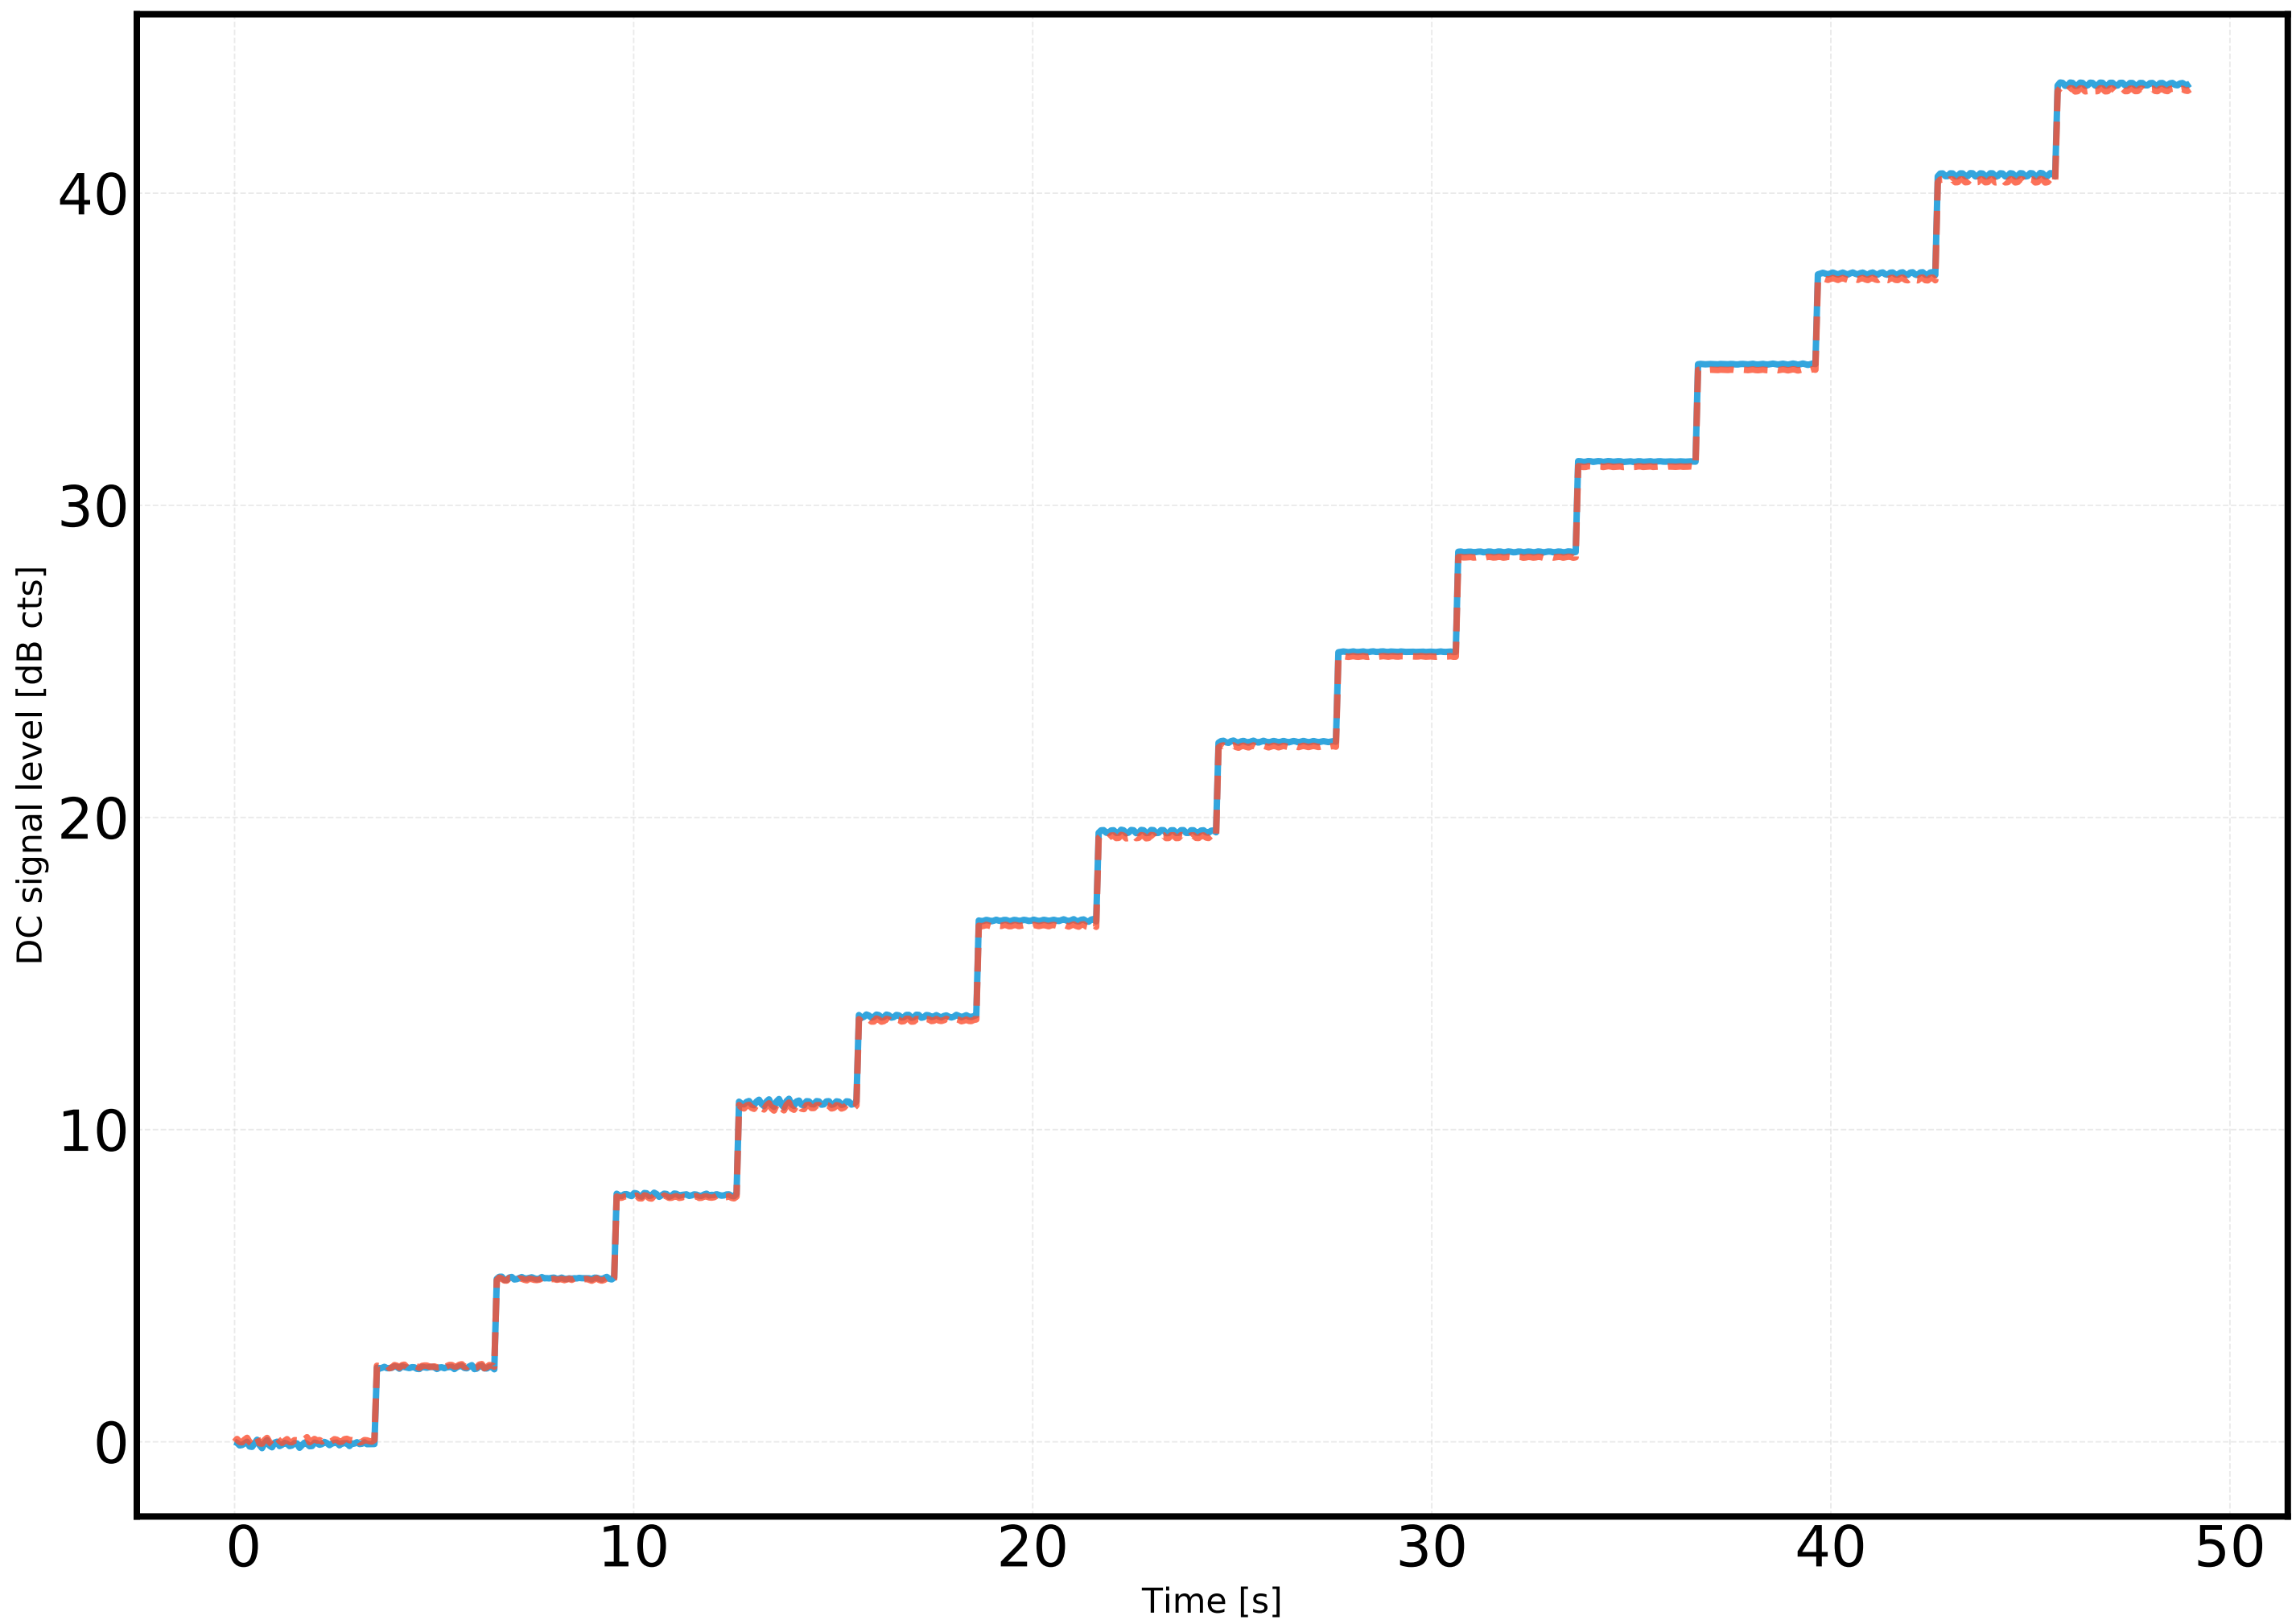

REFL11 Whitening Filter Checkup