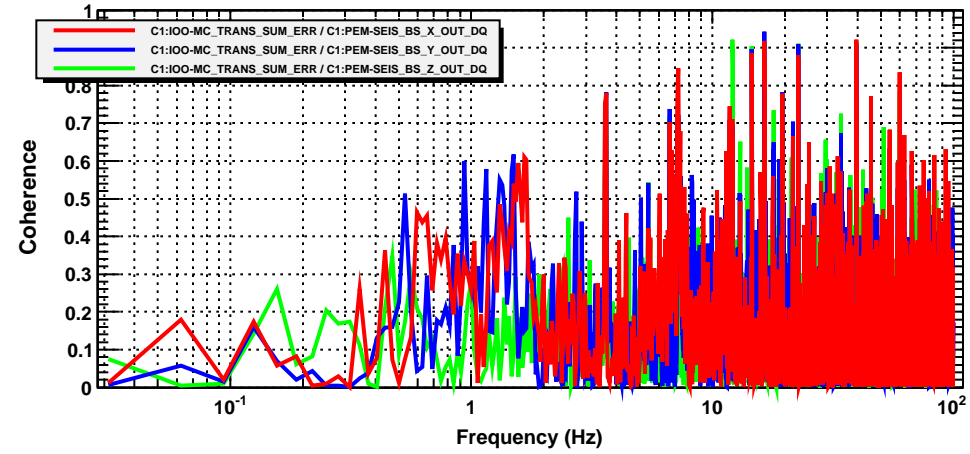

Coherence: Seis vs. TRY

T0=04/08/2019 22:39:32

Avg=10

BW=0.0468749

Coherence: Seis vs. MCtrans

T0=04/08/2019 22:39:32

Avg=10

BW=0.0468749

Coherence: Seis vs. TRX

T0=04/08/2019 22:39:32

Avg=10

BW=0.0468749