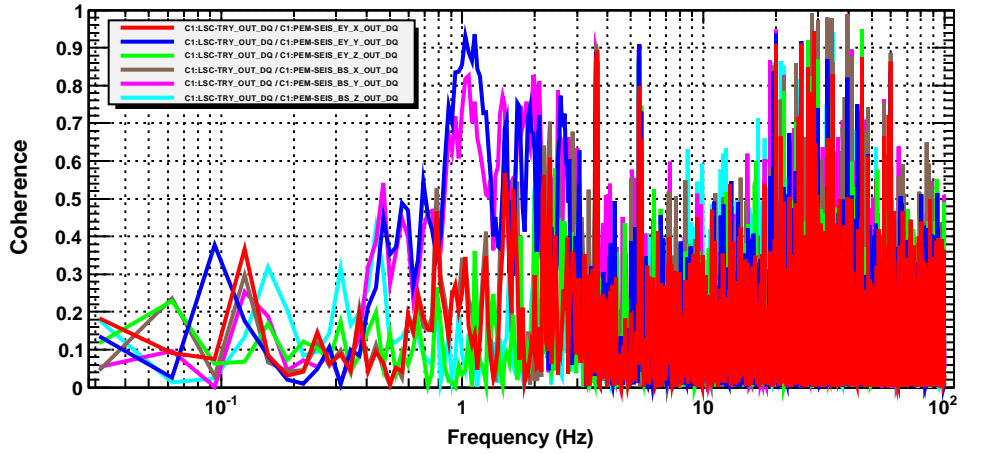

Coherence: Seis vs. TRY

T0=04/08/2019 22:39:32

Avg=10

BW=0.0468749

Coherence: Seis vs. MCtrans

T0=04/08/2019 22:39:32

Avg=10

BW=0.0468749

Coherence: Seis vs. TRX

T0=04/08/2019 22:39:32

Avg=10

BW=0.0468749