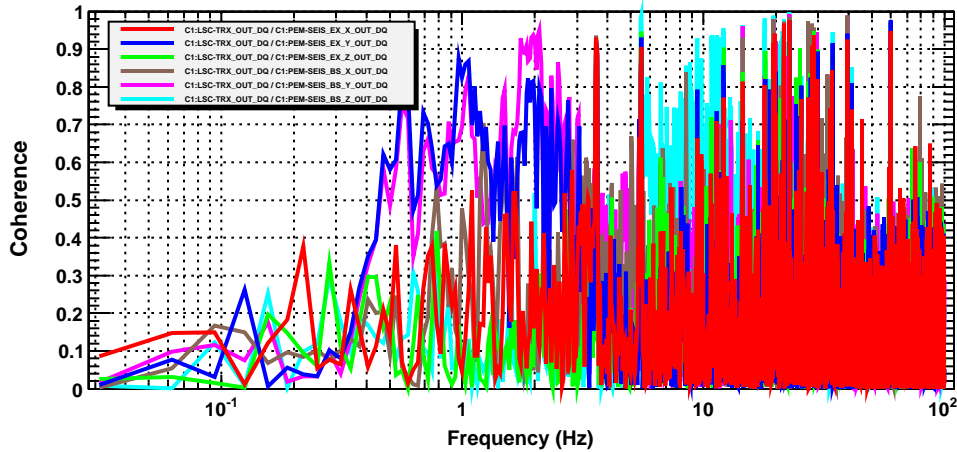

Coherence: Seis vs. TRY

T0=04/08/2019 22:39:32

Avg=10

BW=0.0468749

Coherence: Seis vs. MCtrans

T0=04/08/2019 22:39:32

Avg=10

BW=0.0468749

Coherence: Seis vs. TRX

T0=04/08/2019 22:39:32

Avg=10

BW=0.0468749