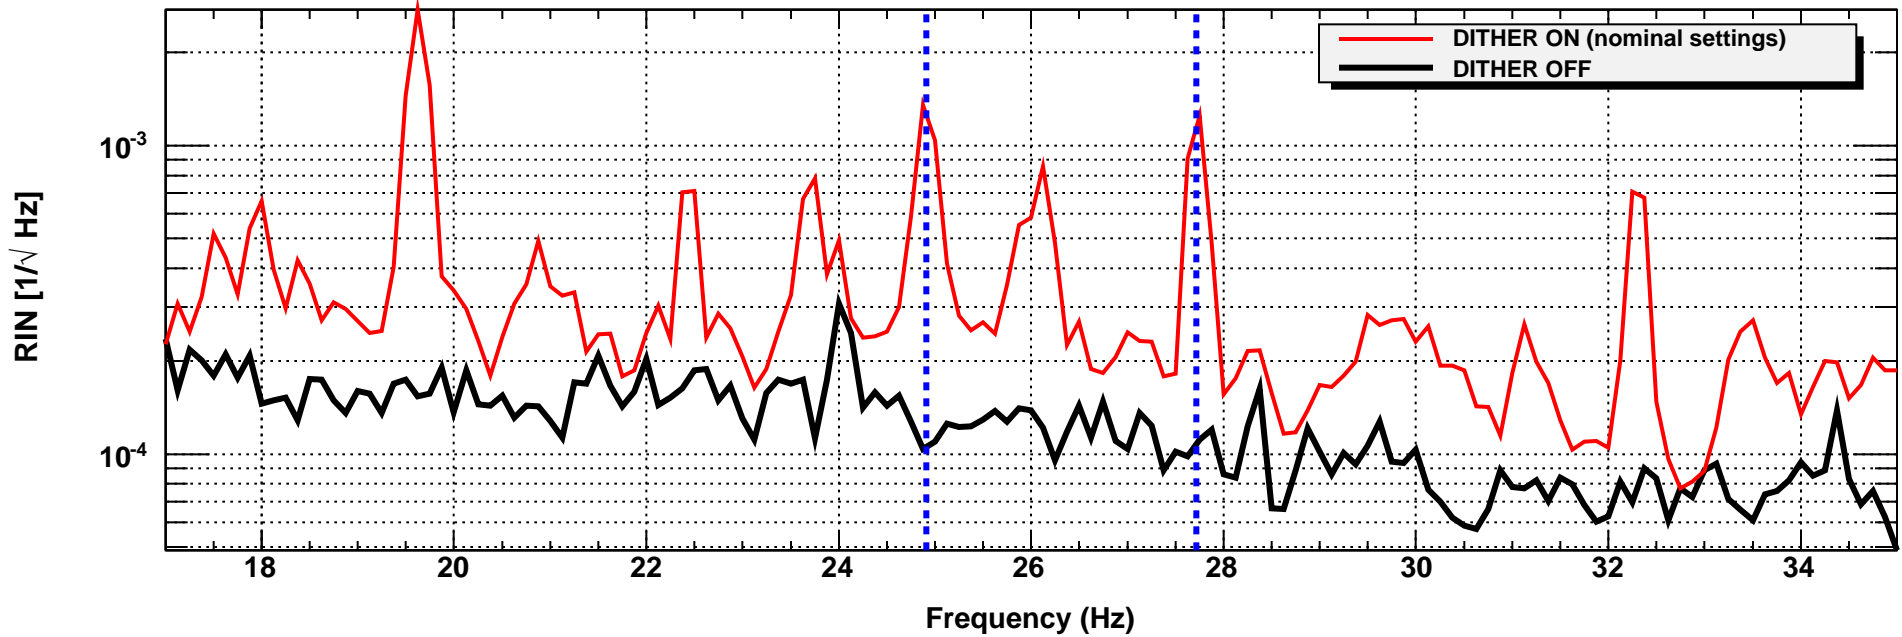

TRY

*T0=09/07/2019 16:43:34

*Ava=13

RW=0.187499

YARM control signal

*T0=09/07/2019 16:43:34

*Avg=13

BW=0.187499