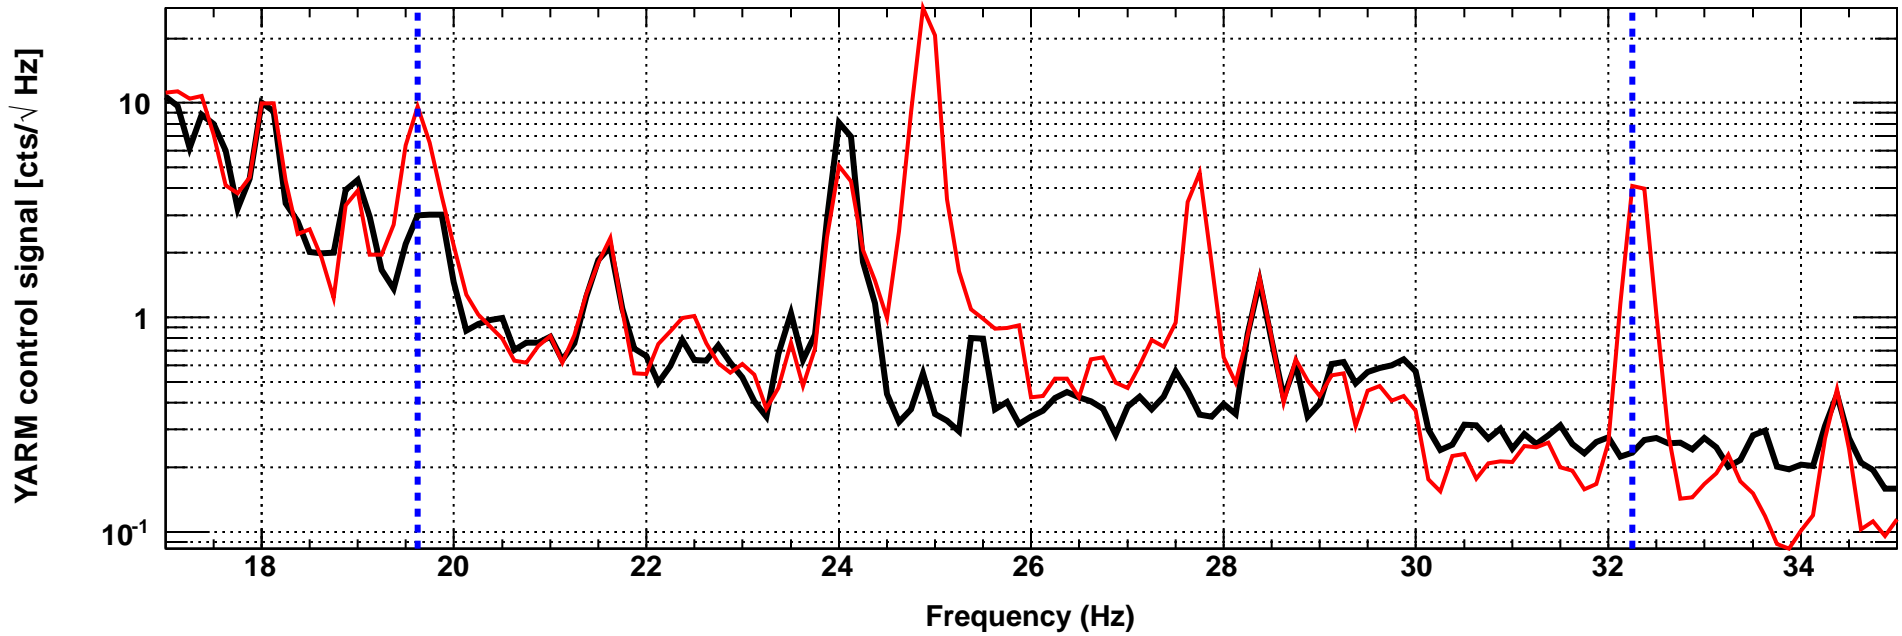

TRY

*T0=09/07/2019 16:43:34

*Ava=13

RW=0.187499

YARM control signal

*T0=09/07/2019 16:43:34

*Avg=13

BW=0.187499