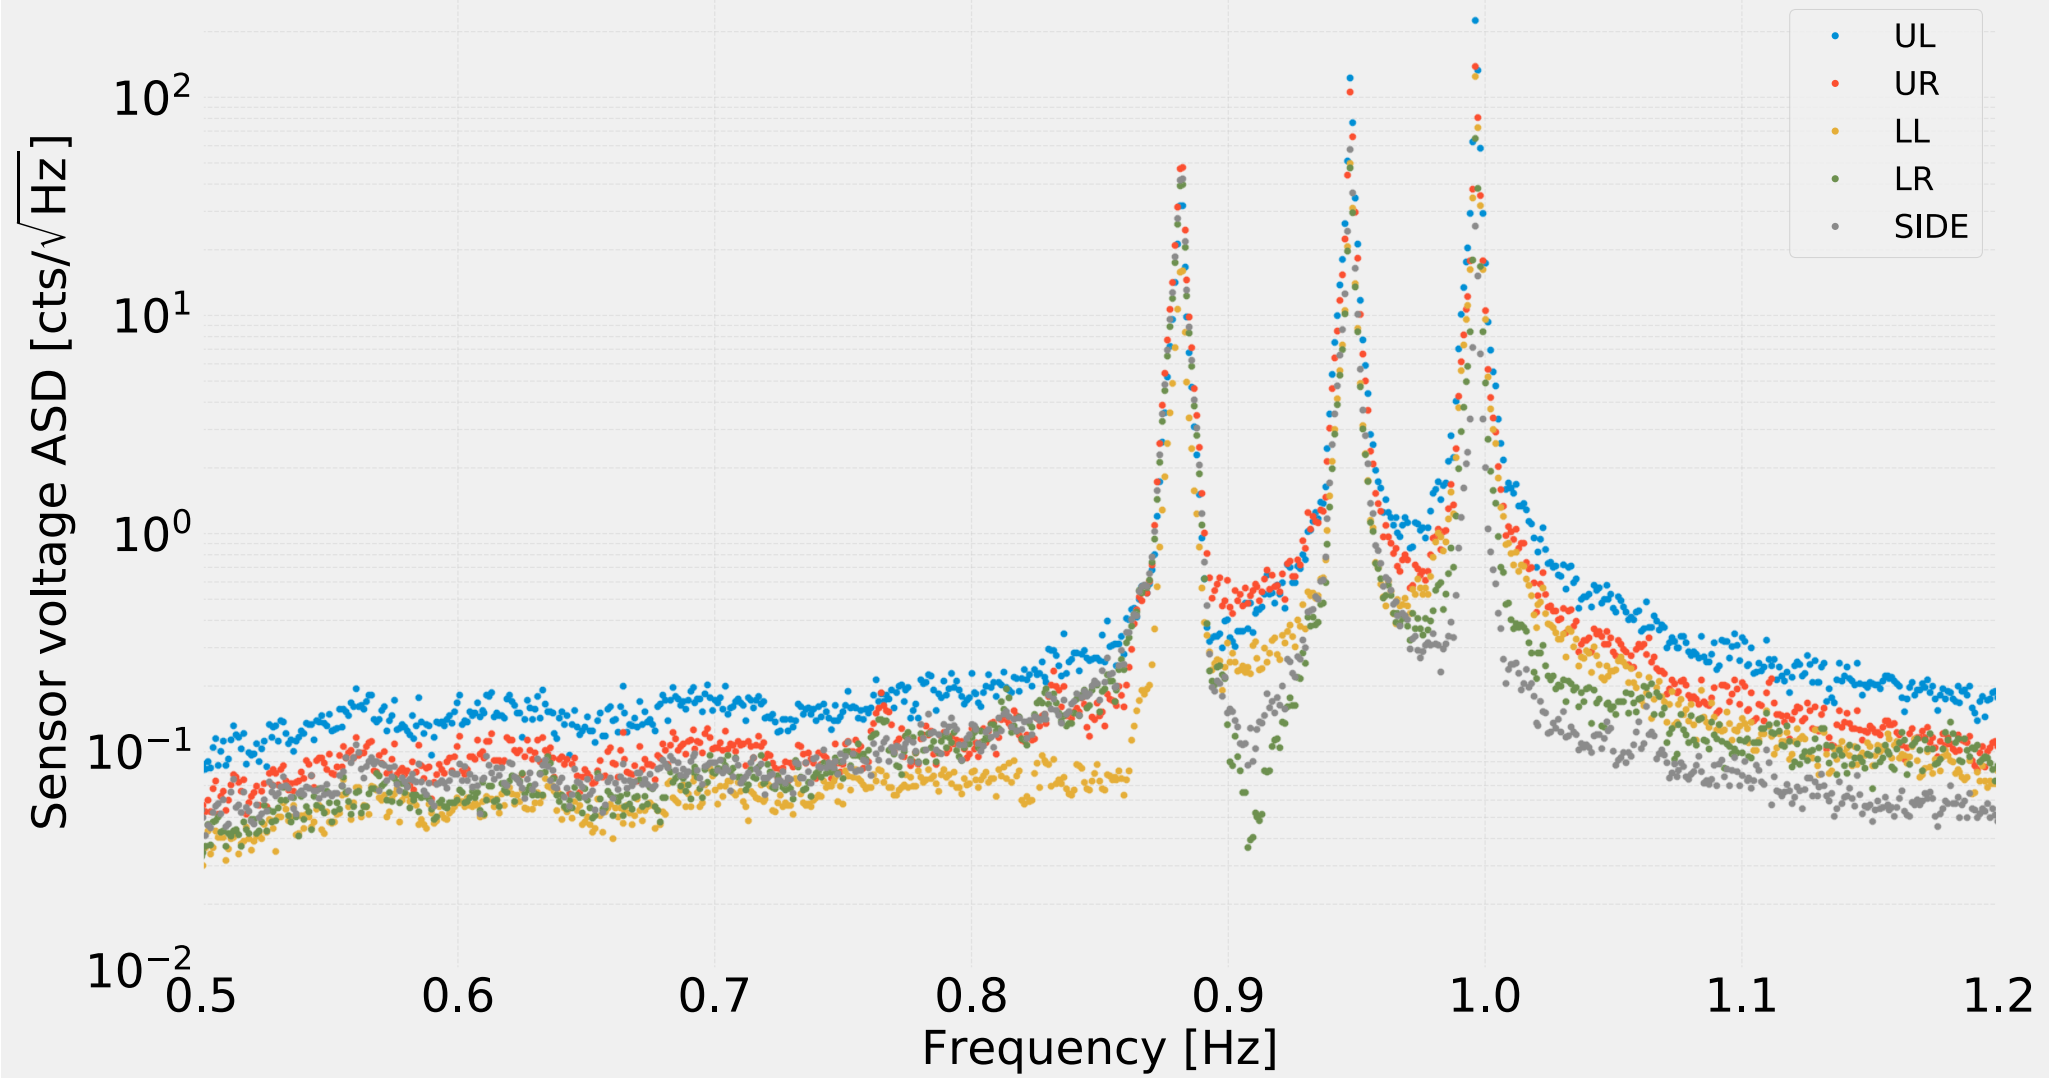

ETMY Sensor voltage spectra from 17 Apr 2019 1655 PDT for 15000 seconds

ETMY Sensor voltage spectra from 18 Apr 2019 2325 PDT for 10000 seconds