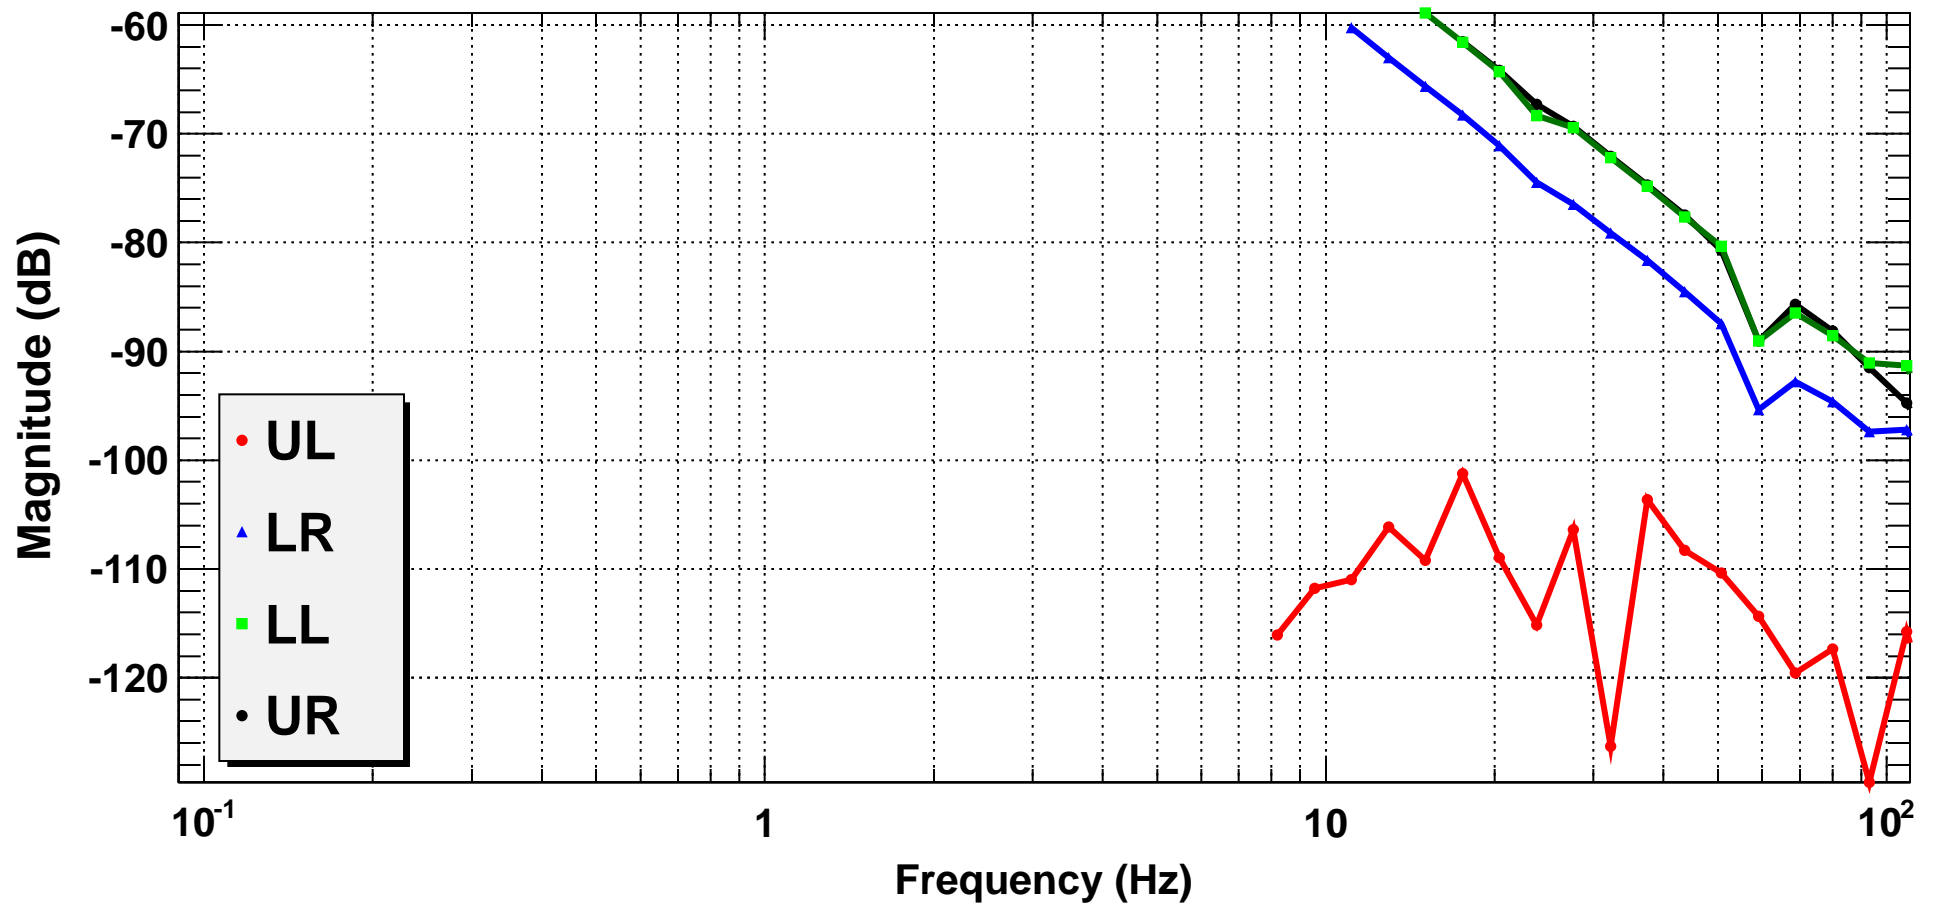

### Transfer function from coil drive to Oplev PERROR

\*T0=05/02/2019 03:19:19.005859

Avg=32