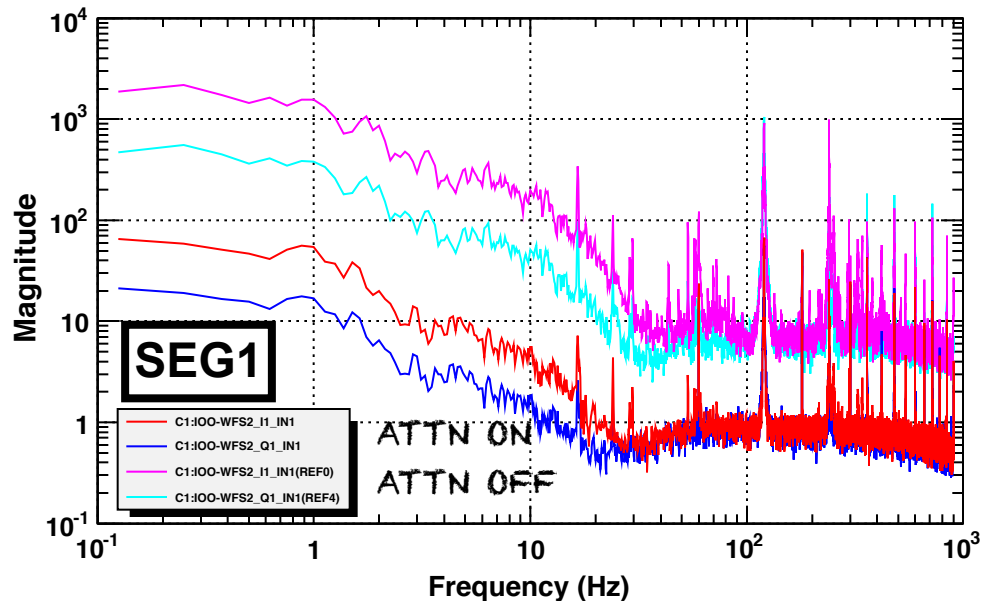

WFS2

Power spectrum

*T0=12/06/2018 05:09:56

*Avg=10

BW=0.187499

Power spectrum

*T0=12/06/2018 05:09:56

*Avg=10

BW=0.187499

Power spectrum

*T0=12/06/2018 05:09:56

*Avg=10

BW=0.187499

Power spectrum

*T0=12/06/2018 05:09:56

*Avg=10