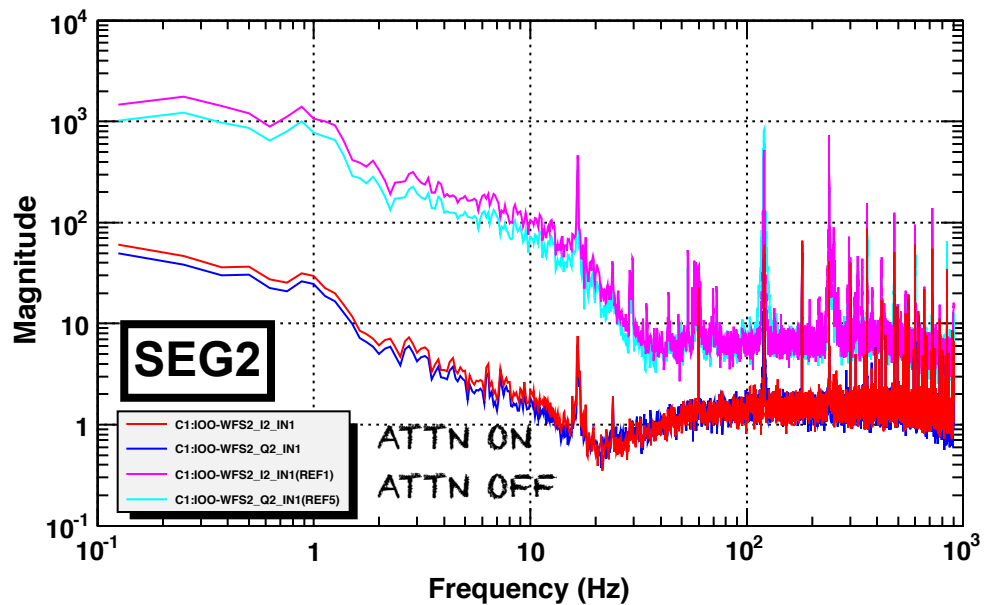

WFS2

Power spectrum

*T0=12/06/2018 05:09:56

*Avg=10

BW=0.187499

Power spectrum

*T0=12/06/2018 05:09:56

*Avg=10

BW=0.187499

Power spectrum

*T0=12/06/2018 05:09:56

*Avg=10

BW=0.187499

Power spectrum

*T0=12/06/2018 05:09:56

*Avg=10

BW=0.187499