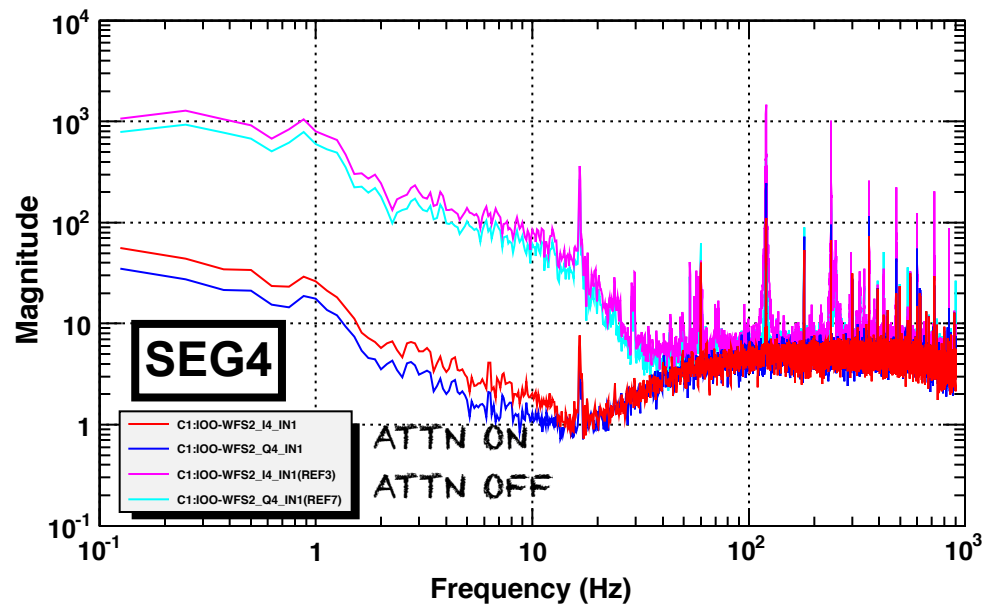

WFS2

Power spectrum

*T0=12/06/2018 05:09:56

*Avg=10

BW=0.187499

Power spectrum

*T0=12/06/2018 05:09:56

*Avg=10

BW=0.187499

Power spectrum

*T0=12/06/2018 05:09:56

*Avg=10

BW=0.187499

Power spectrum

*T0=12/06/2018 05:09:56

*Avg=10

BW=0.187499