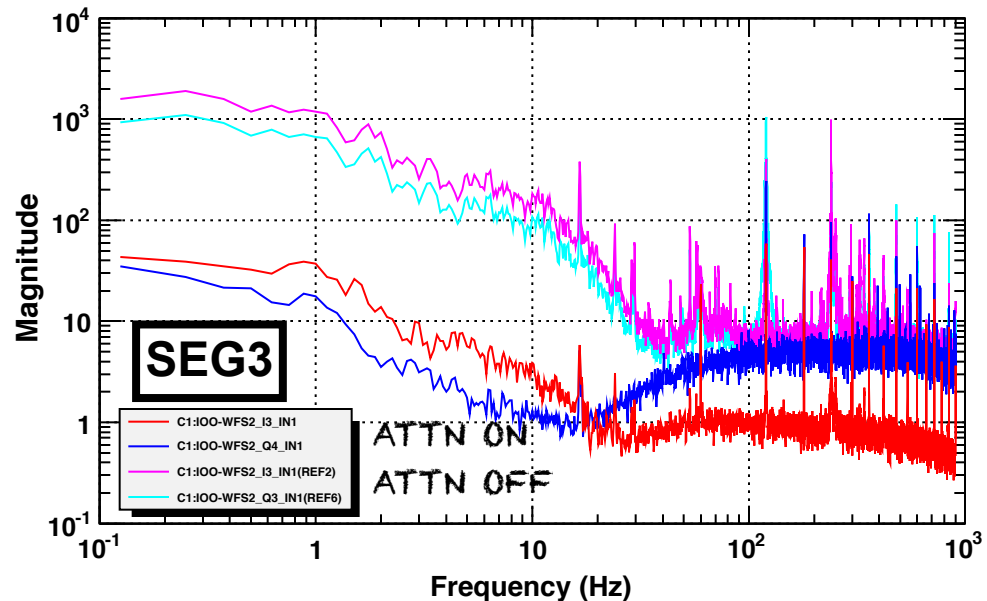

WFS2

Power spectrum

*T0=12/06/2018 05:09:56

*Avg=10

BW=0.187499

Power spectrum

*T0=12/06/2018 05:09:56

*Avg=10

BW=0.187499

Power spectrum

*T0=12/06/2018 05:09:56

*Avg=10

BW=0.187499

Power spectrum

*T0=12/06/2018 05:09:56

*Avg=10