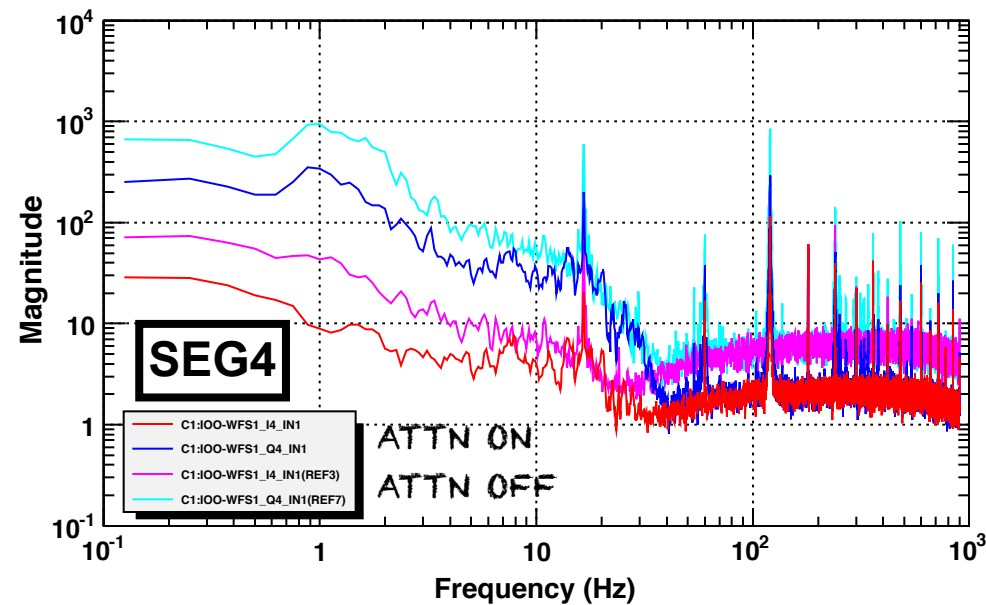

# WFS1

Power spectrum

\*T0=12/06/2018 05:08:02

\*Avg=10

BW=0.187499

Power spectrum

\*T0=12/06/2018 05:08:02

\*Avg=10

BW=0.187499

Power spectrum

\*T0=12/06/2018 05:08:02

\*Avg=10

BW=0.187499

Power spectrum

\*T0=12/06/2018 05:08:02

\*Avg=10

BW=0.187499