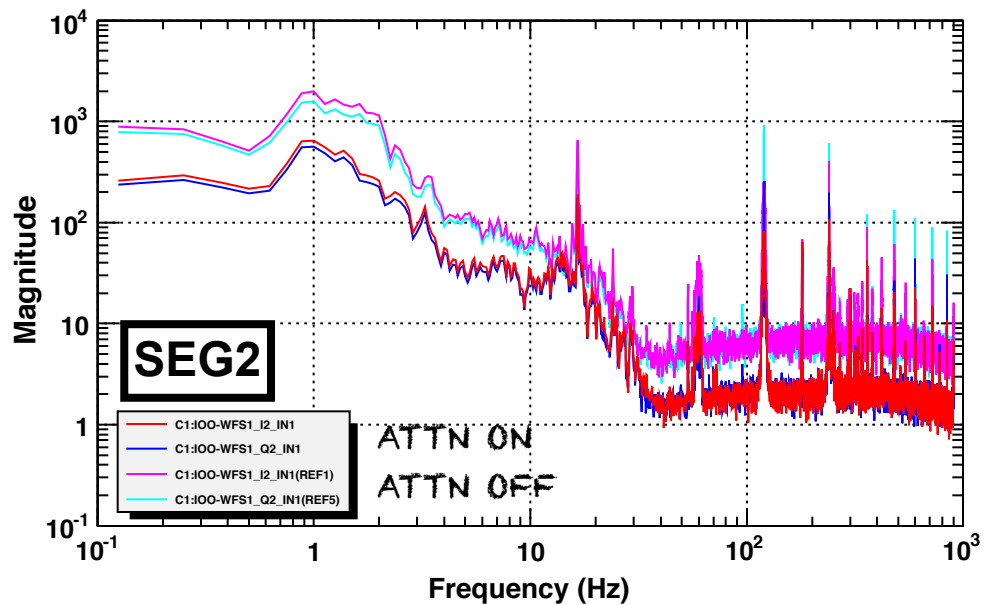

# WFS1

Power spectrum

\*T0=12/06/2018 05:08:02

\*Avg=10

BW=0.187499

Power spectrum

\*T0=12/06/2018 05:08:02

\*Avg=10

BW=0.187499

Power spectrum

\*T0=12/06/2018 05:08:02

\*Avg=10

BW=0.187499

Power spectrum

\*T0=12/06/2018 05:08:02

\*Avg=10

BW=0.187499