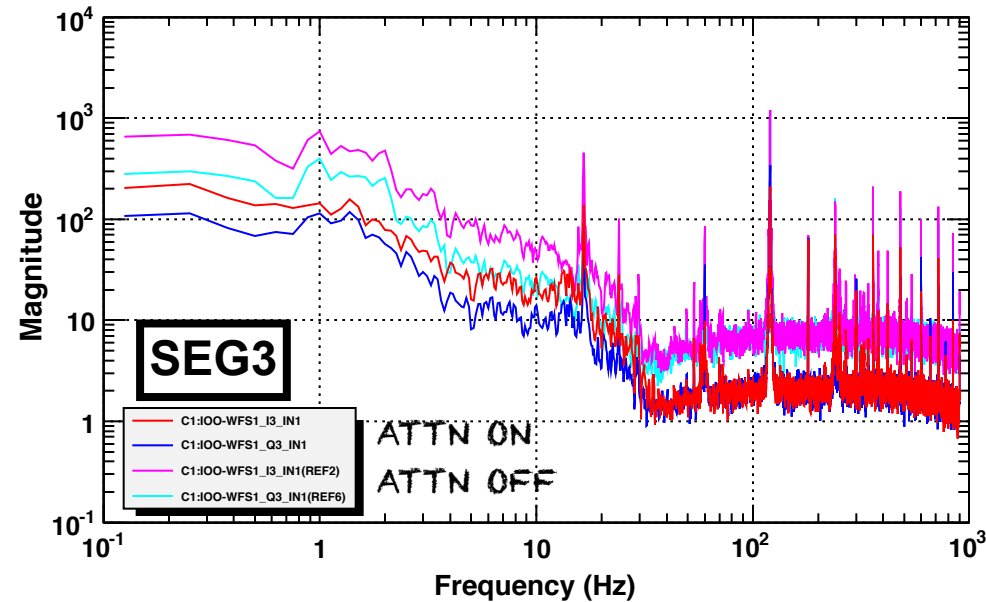

# WFS1

Power spectrum

\*T0=12/06/2018 05:08:02

\*Avg=10

BW=0.187499

Power spectrum

\*T0=12/06/2018 05:08:02

\*Avg=10

BW=0.187499

Power spectrum

\*T0=12/06/2018 05:08:02

\*Avg=10

BW=0.187499

Power spectrum

\*T0=12/06/2018 05:08:02

\*Avg=10