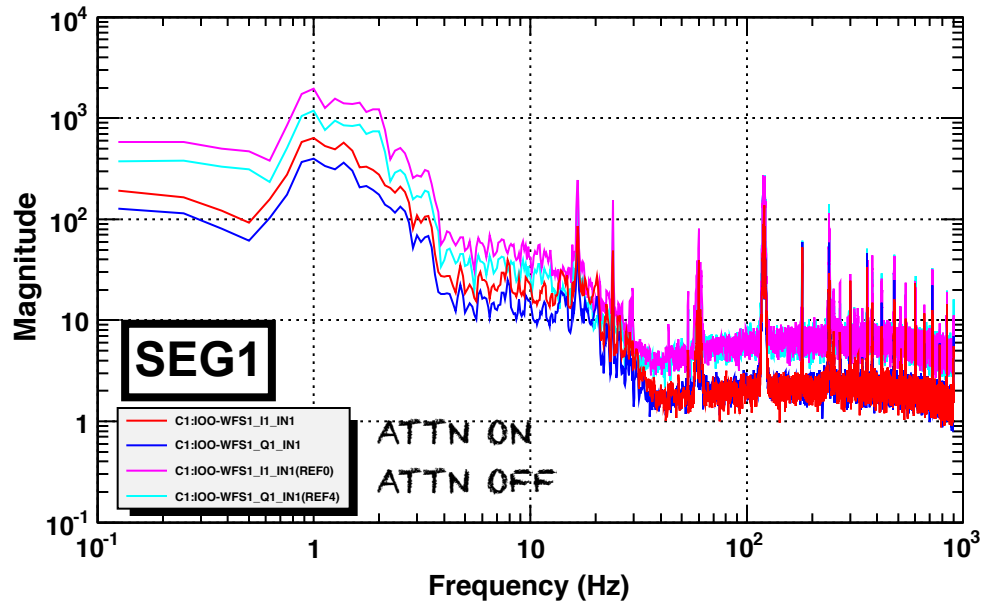

# WFS1

Power spectrum

\*T0=12/06/2018 05:08:02

\*Avg=10

BW=0.187499

Power spectrum

\*T0=12/06/2018 05:08:02

\*Avg=10

BW=0.187499

Power spectrum

\*T0=12/06/2018 05:08:02

\*Avg=10

BW=0.187499

Power spectrum

\*T0=12/06/2018 05:08:02

\*Avg=10