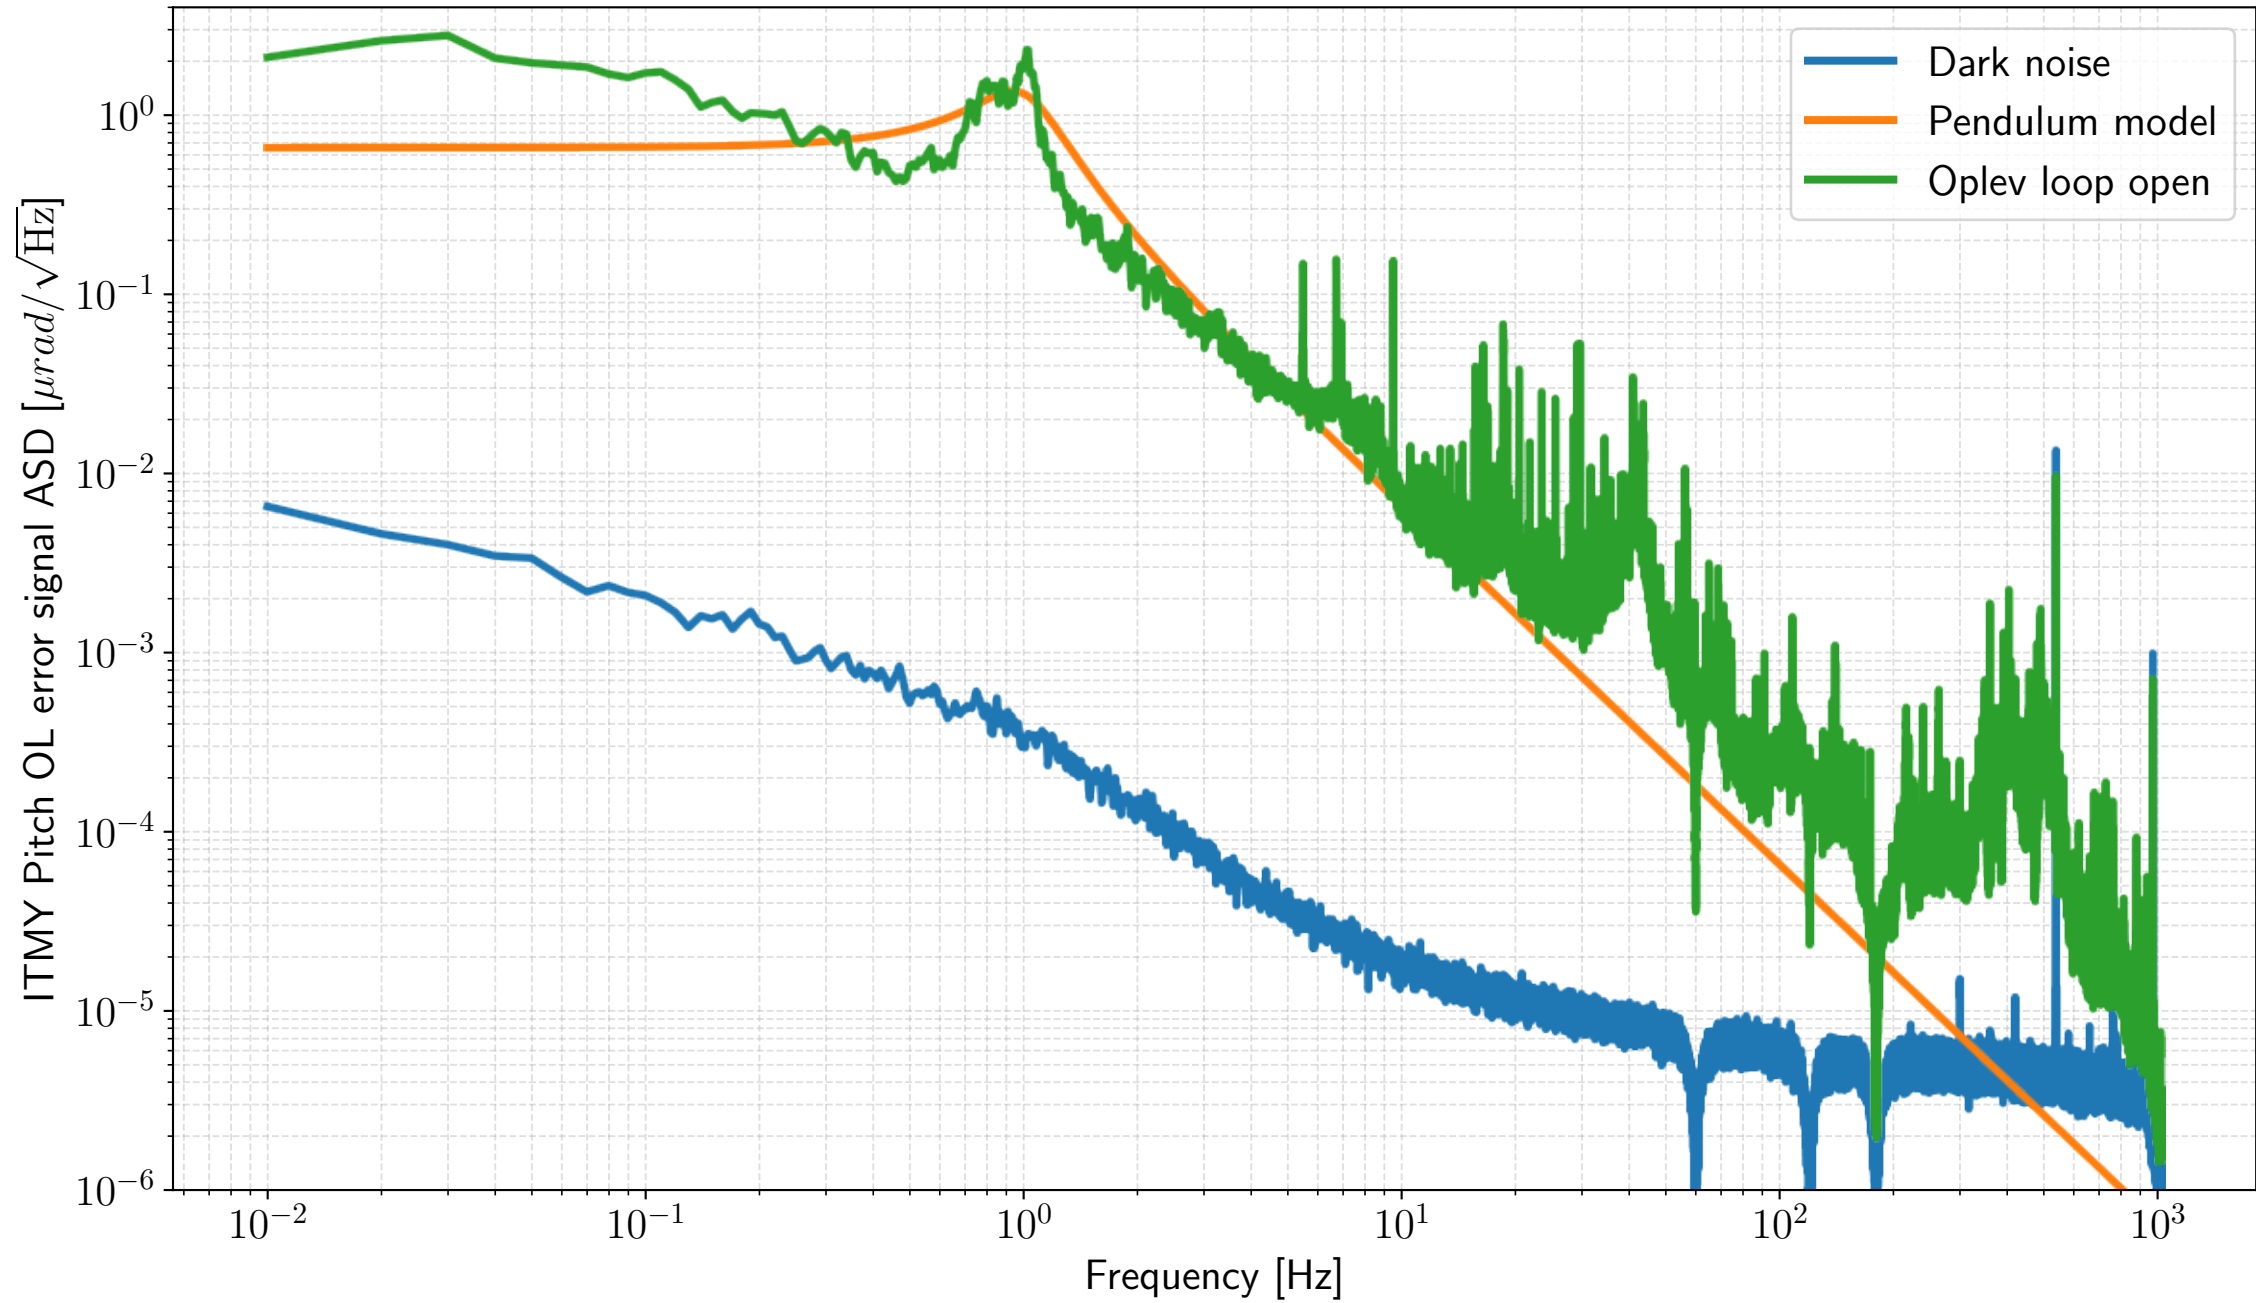

Dark (electronics) noise contribution to BS PIT Oplev error signal

Dark (electronics) noise contribution to ITMY PIT Oplev error signal

Dark (electronics) noise contribution to ITMX PIT Oplev error signal