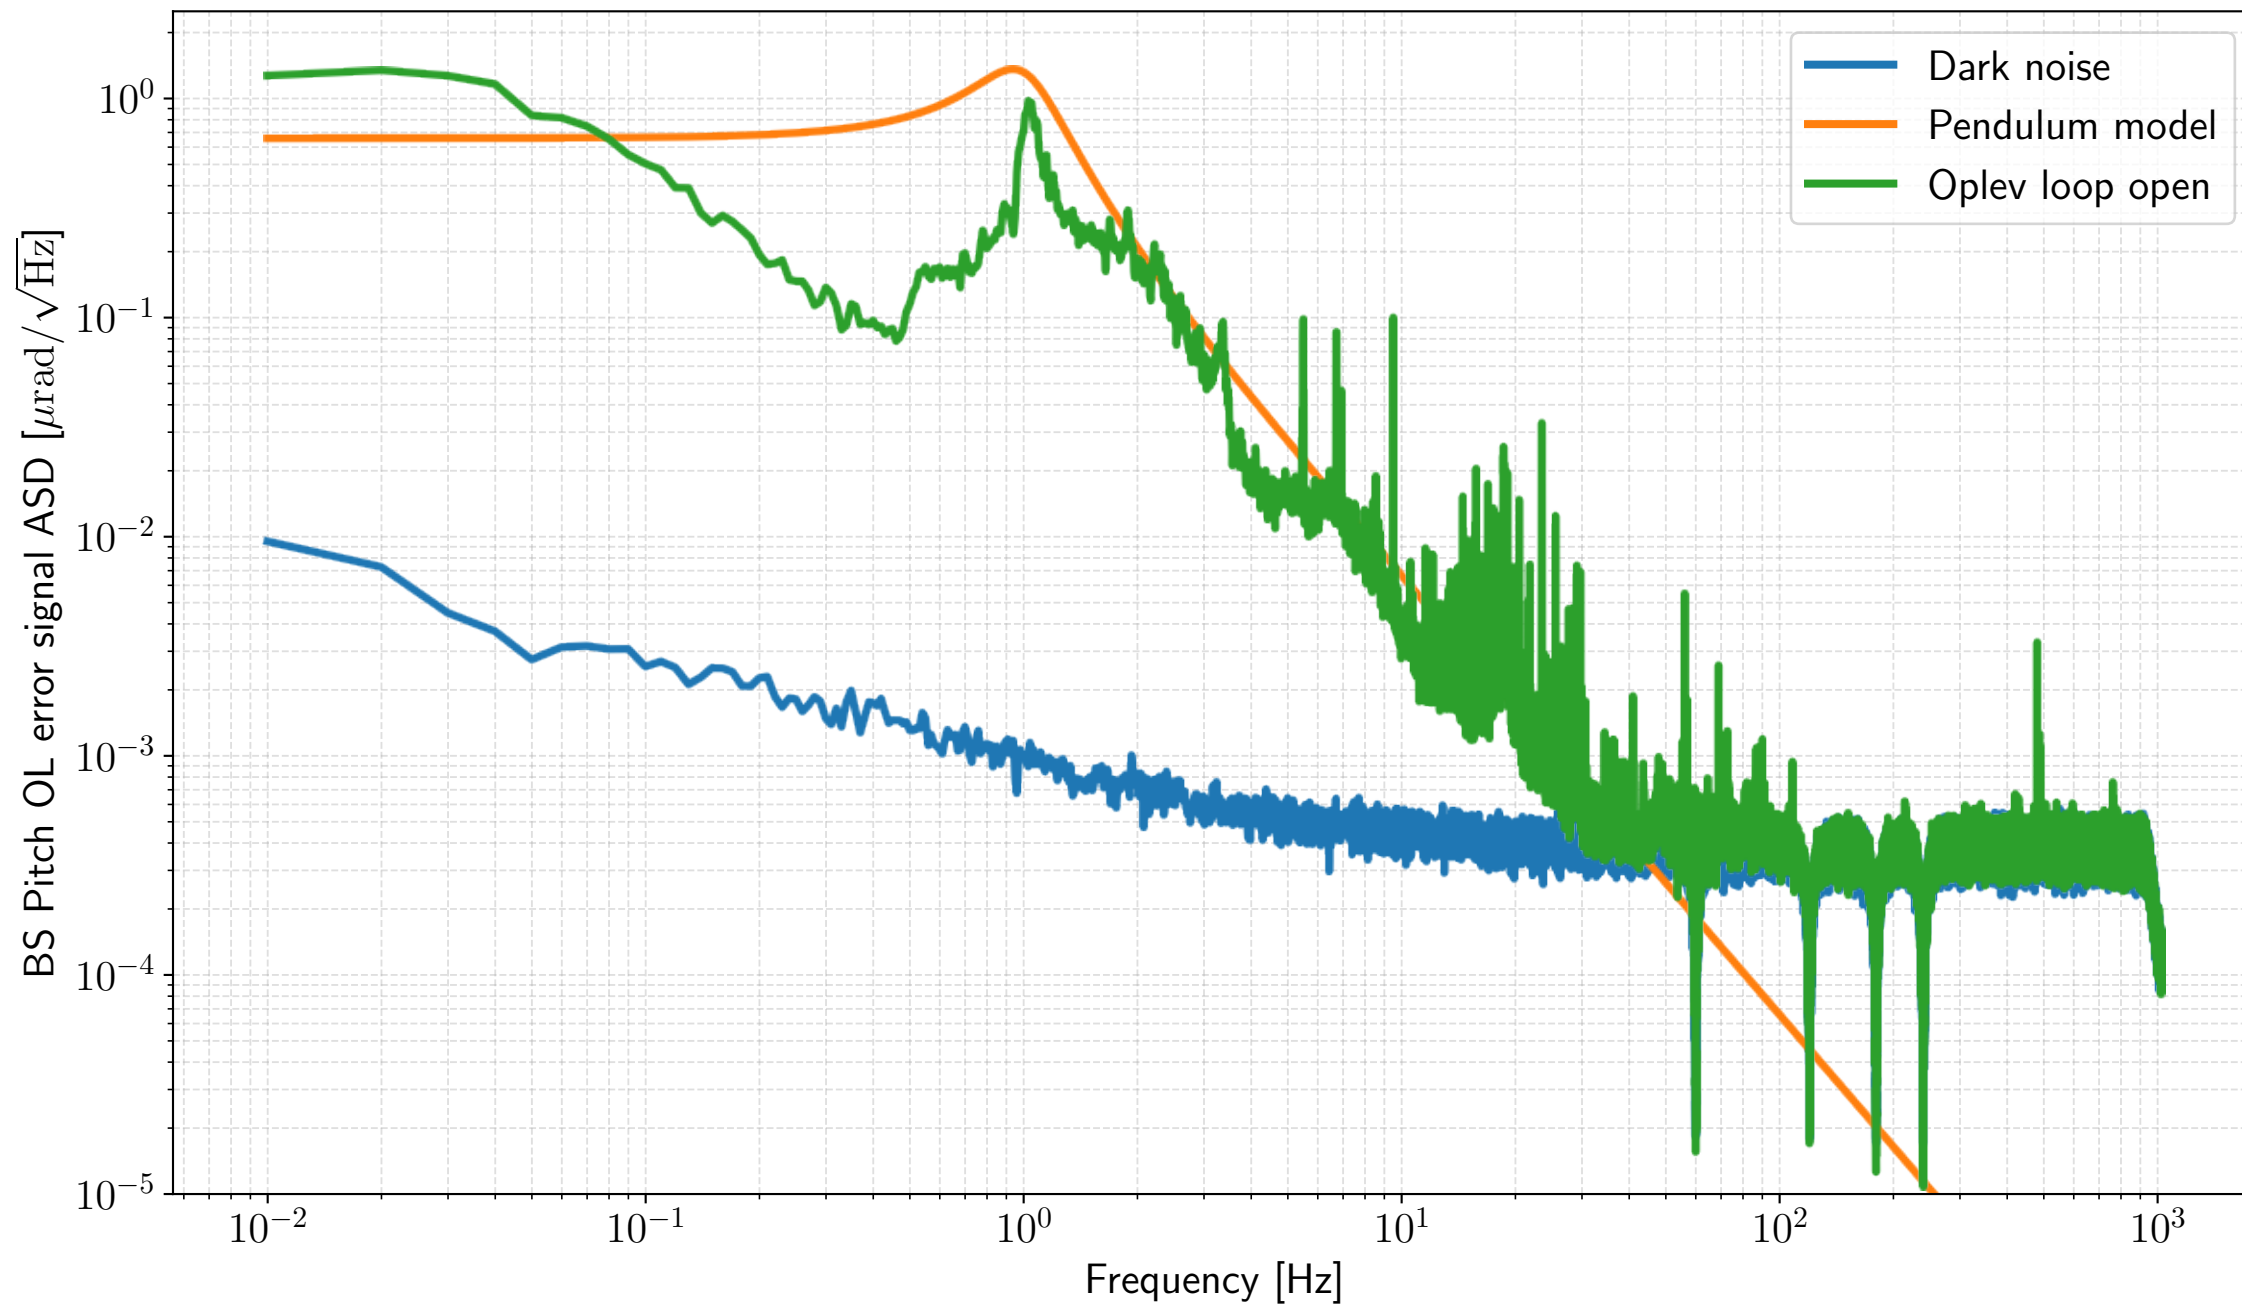

Dark (electronics) noise contribution to BS PIT Oplev error signal

Dark (electronics) noise contribution to ITMY PIT Oplev error signal

Dark (electronics) noise contribution to ITMX PIT Oplev error signal