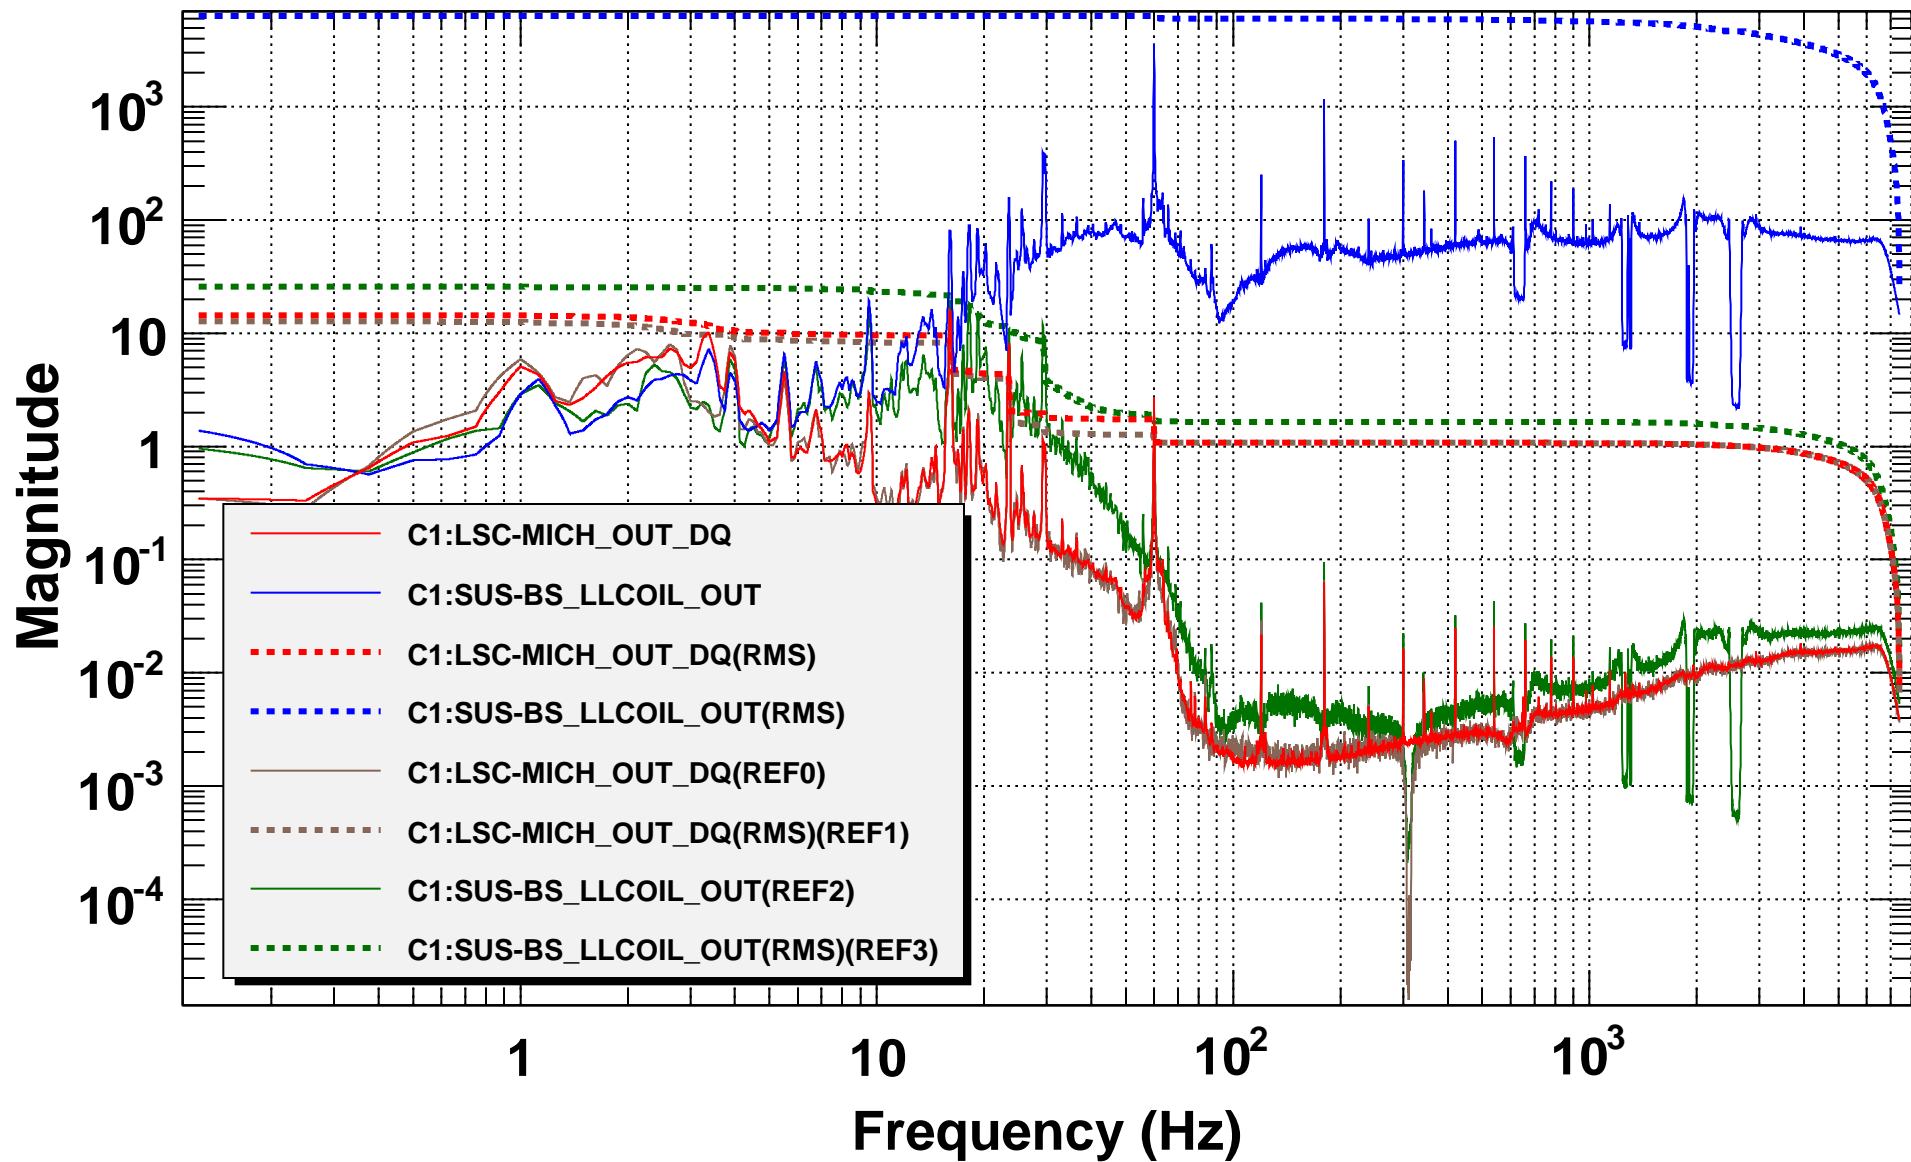

Power spectrum

*T0=05/09/2017 08:29:06

*Avg=189/Bin=5L

BW=0.187493