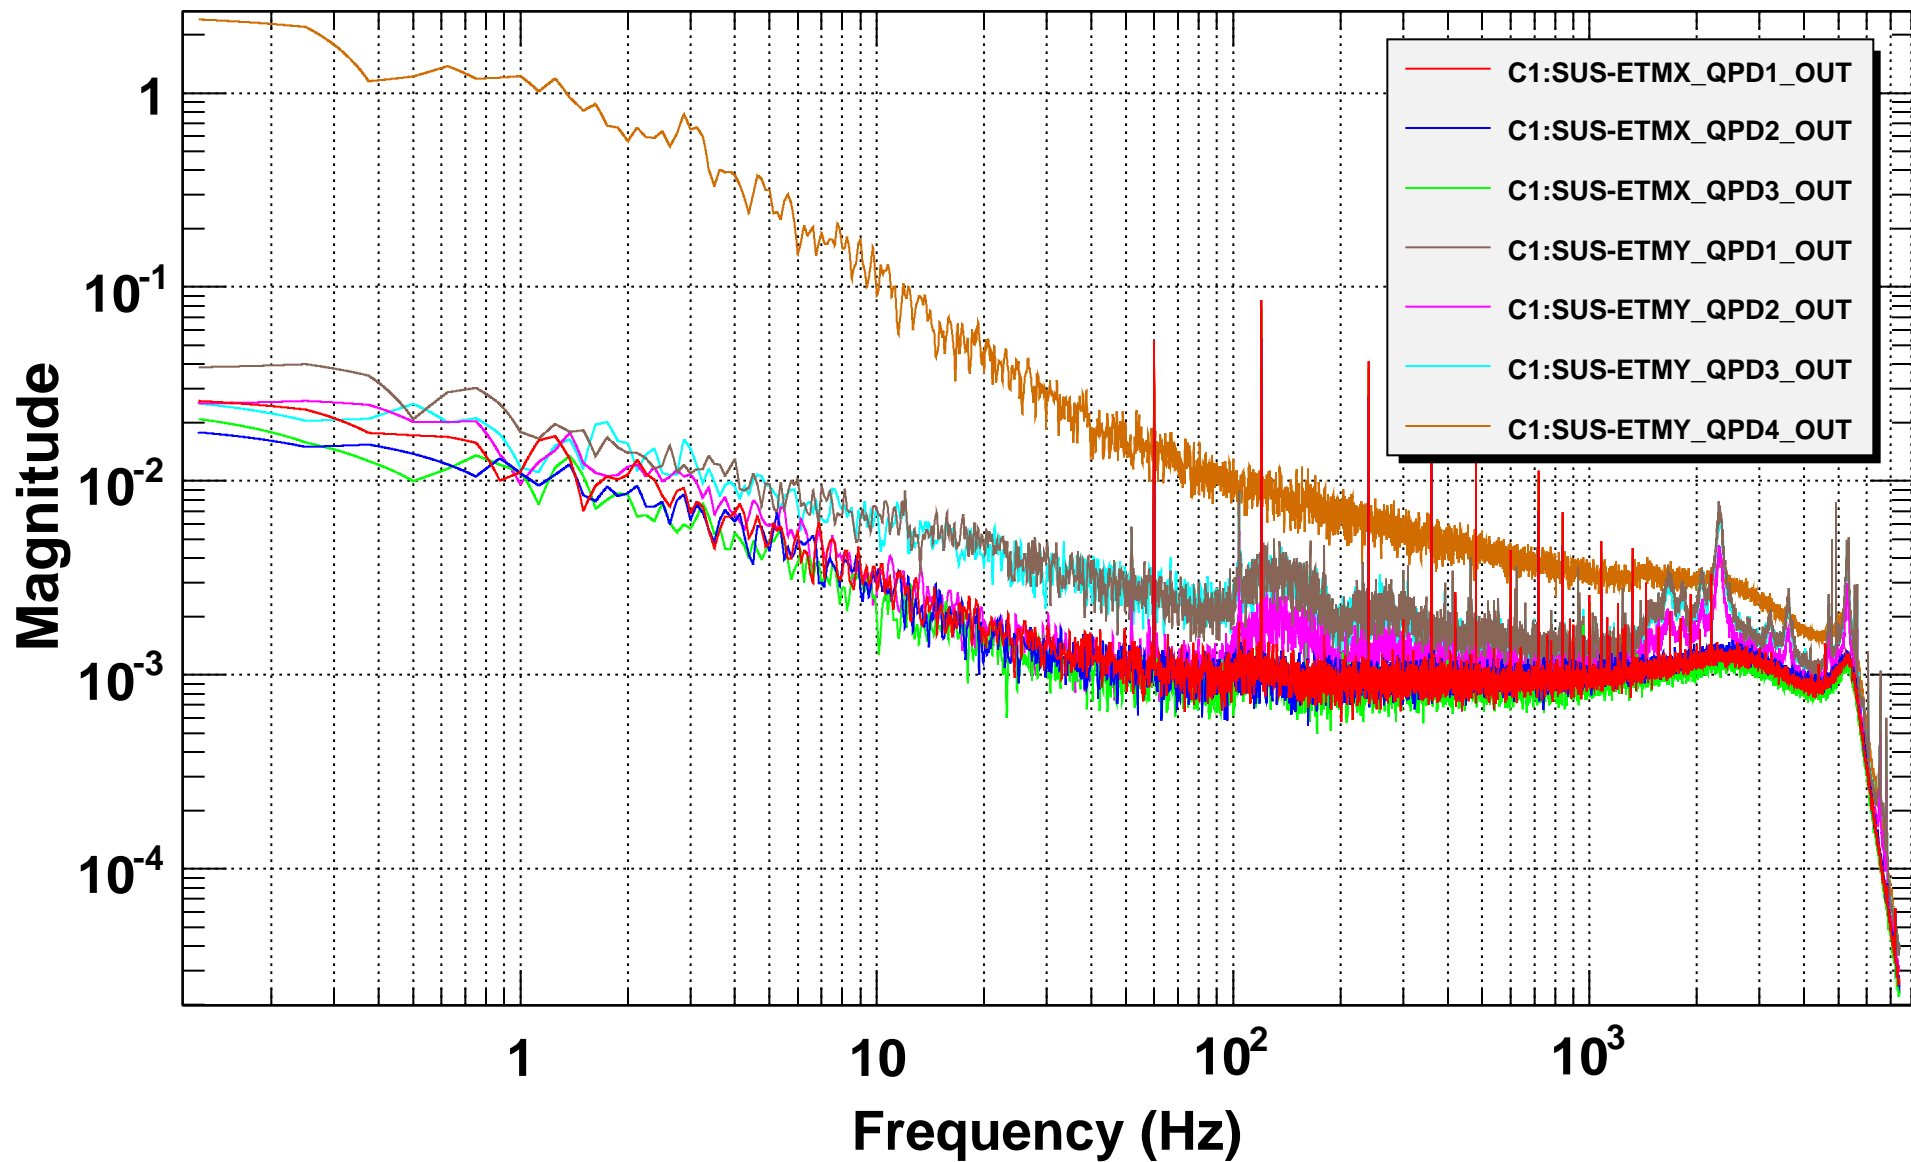

TRANS QPD segment ASDs (PSL shutter closed)

T0=08/07/2017 23:54:53

Avg=10/Bin=5L

BW=0.187493