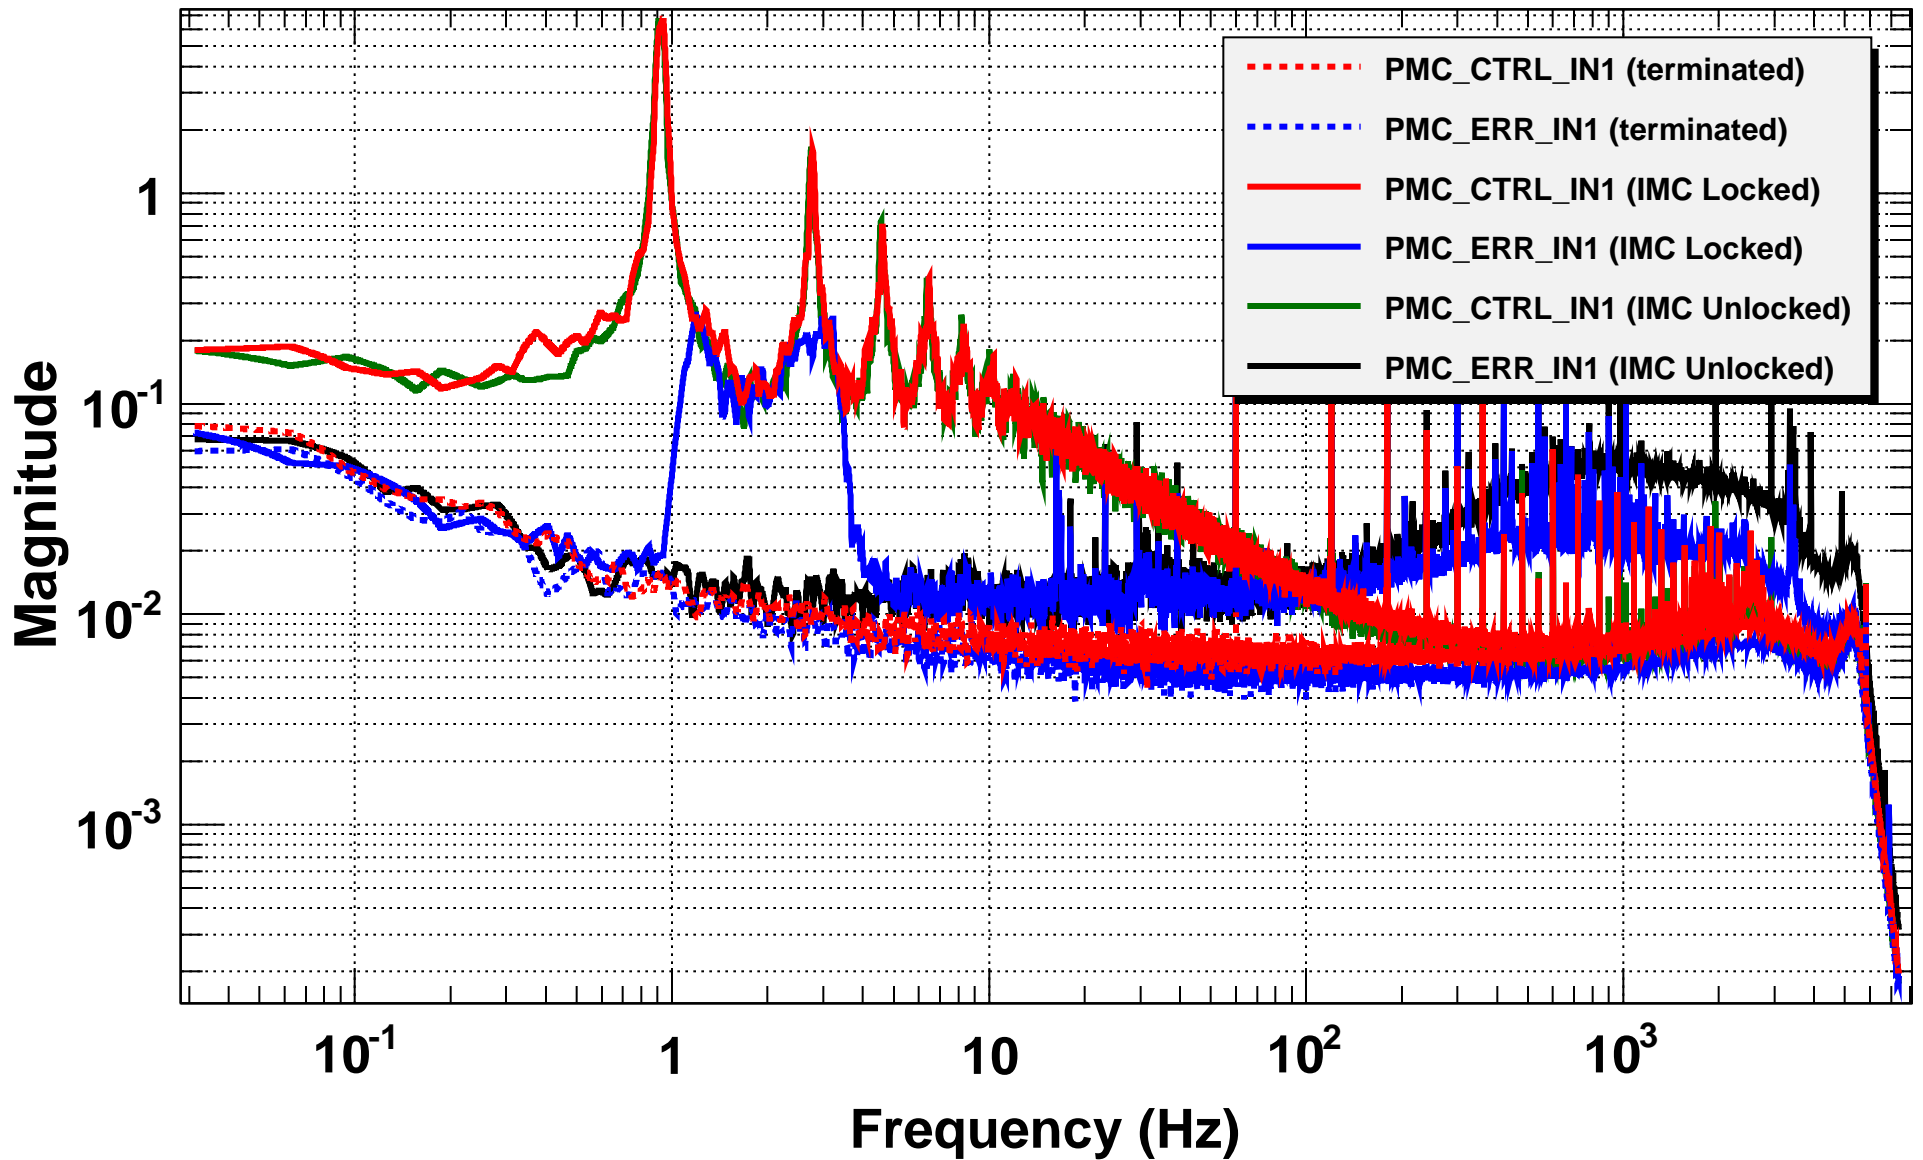

# PMC error and control signal spectra (uncalibrated)

\*T0=29/03/2017 18:08:38

Avg=19/Bin=23L

BW=0.0468662