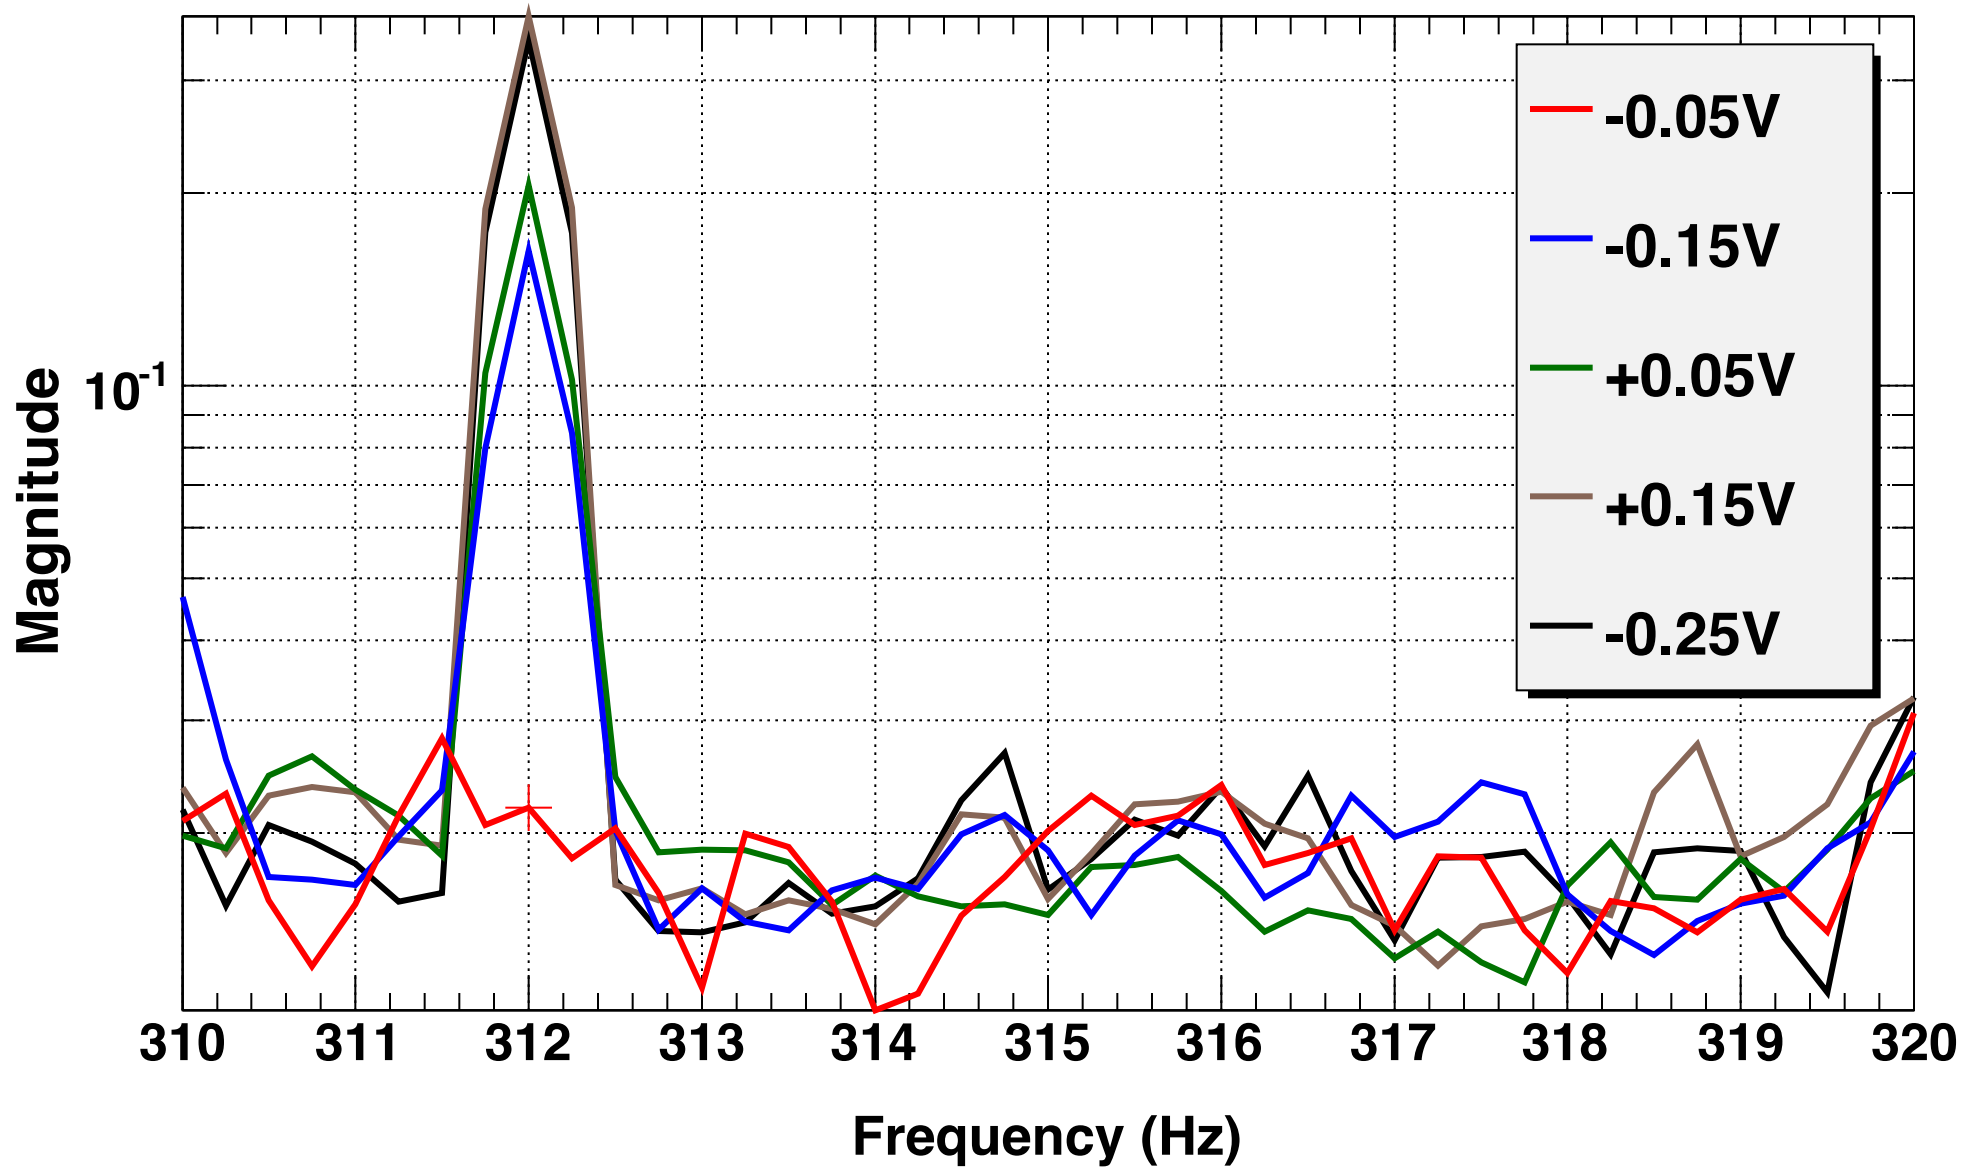

C1:I00-MC\_TRANS\_SUMFILT\_OUT for different IMC error point offset

\*T0=22/03/2017 05:54:13

Avg=10

BW=0.374994