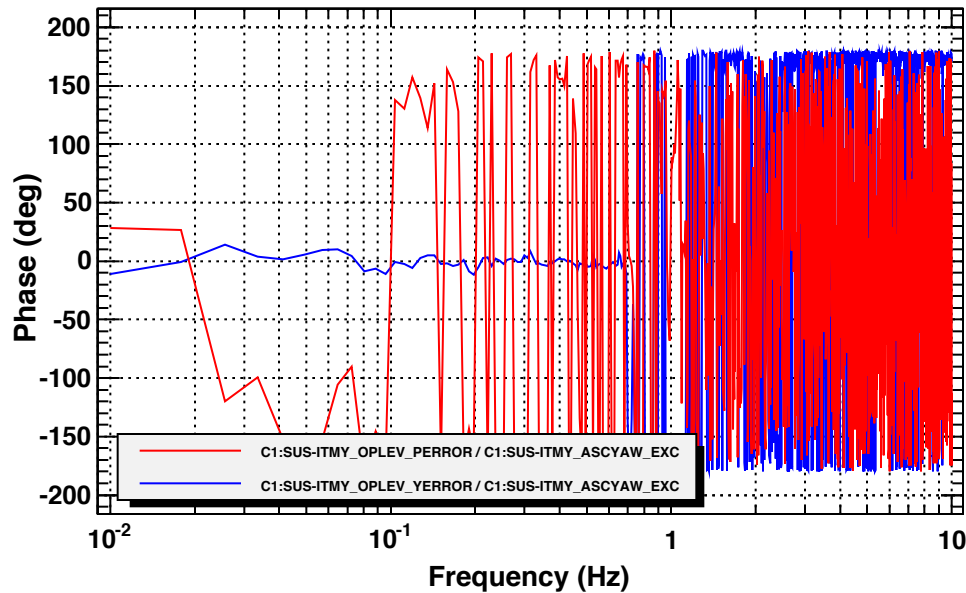

### Coherence

T0=08/10/2016 02:51:57

Avg=7

BW=0.0117187

### Transfer function

T0=08/10/2016 02:51:57

Avg=7

BW=0.0117187

### Power spectrum

T0=08/10/2016 02:51:57

Avg=7

BW=0.0117187