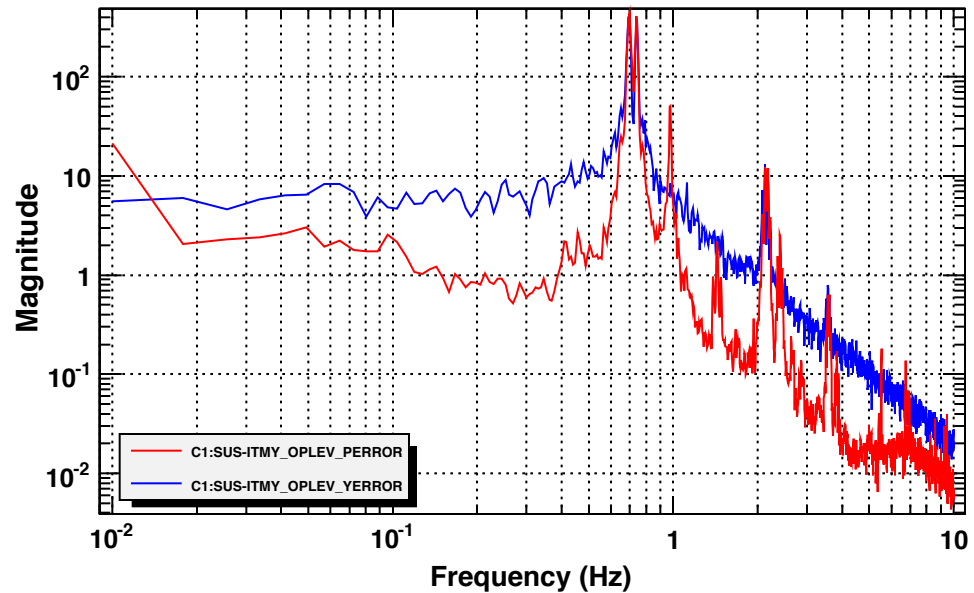

### Transfer function

T0=08/10/2016 02:51:57

Avg=7

BW=0.0117187

### Power spectrum

T0=08/10/2016 02:51:57

Avg=7

BW=0.0117187