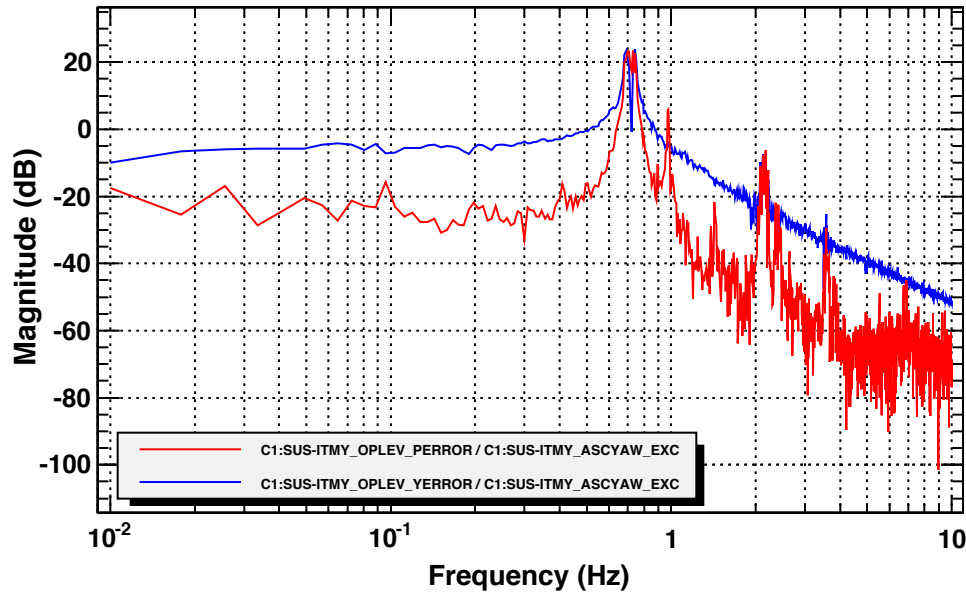

### Transfer function

T0=08/10/2016 02:51:57

Avg=7

BW=0.0117187

### Coherence

T0=08/10/2016 02:51:57

Avg=7

BW=0.0117187

### Power spectrum

T0=08/10/2016 02:51:57

Avg=7

BW=0.0117187