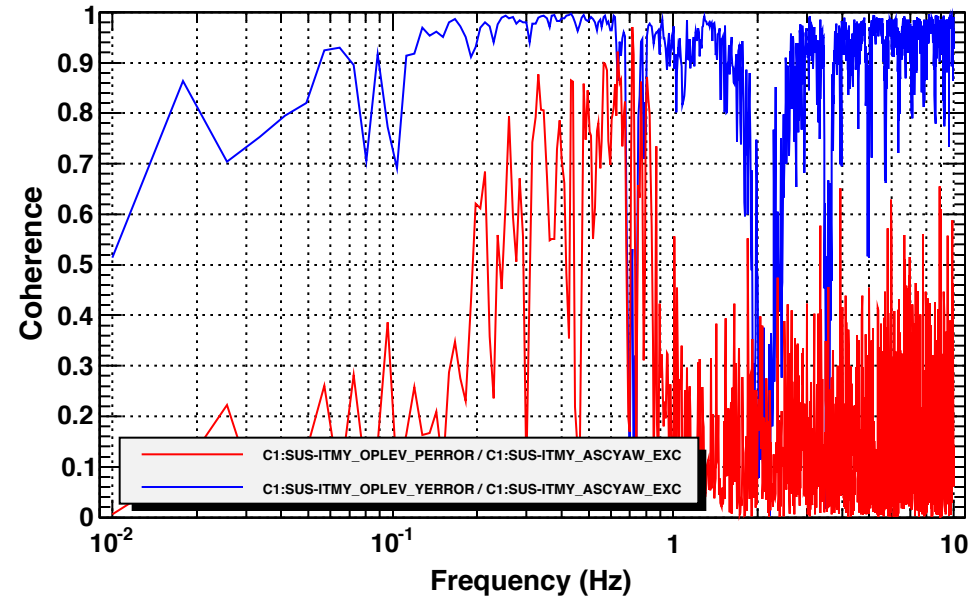

### Transfer function

T0=08/10/2016 02:51:57

Avg=7

BW=0.0117187

### Coherence

T0=08/10/2016 02:51:57

Avg=7

BW=0.0117187

### Power spectrum

T0=08/10/2016 02:51:57

Avg=7

BW=0.0117187