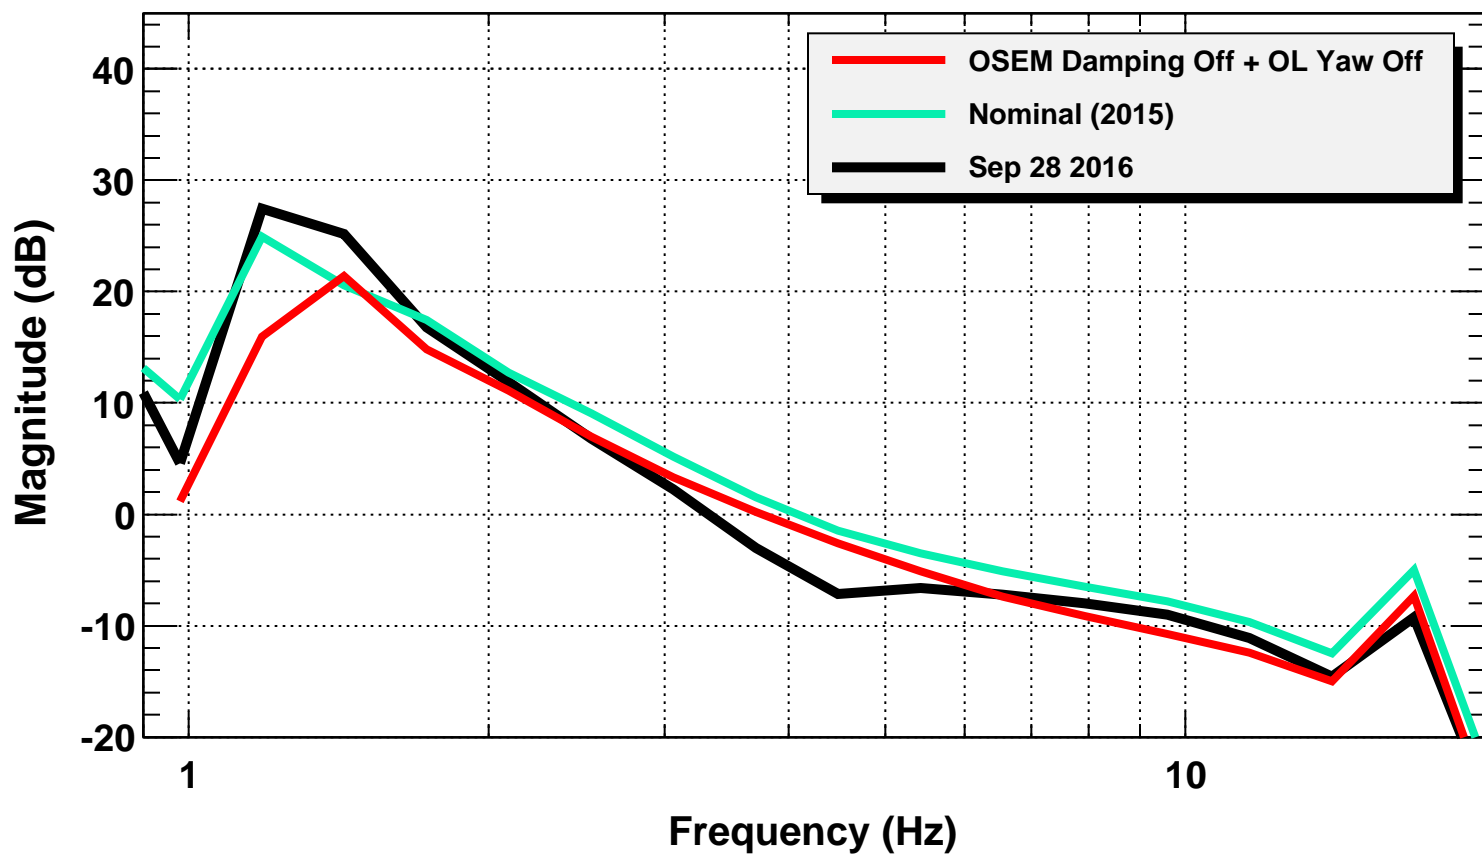

ETMY OL PIT OLG

*T0=28/09/2016 07:30:31.203125

*Avg=19

Transfer function

*T0=28/09/2016 07:30:31.203125

*Avg=19