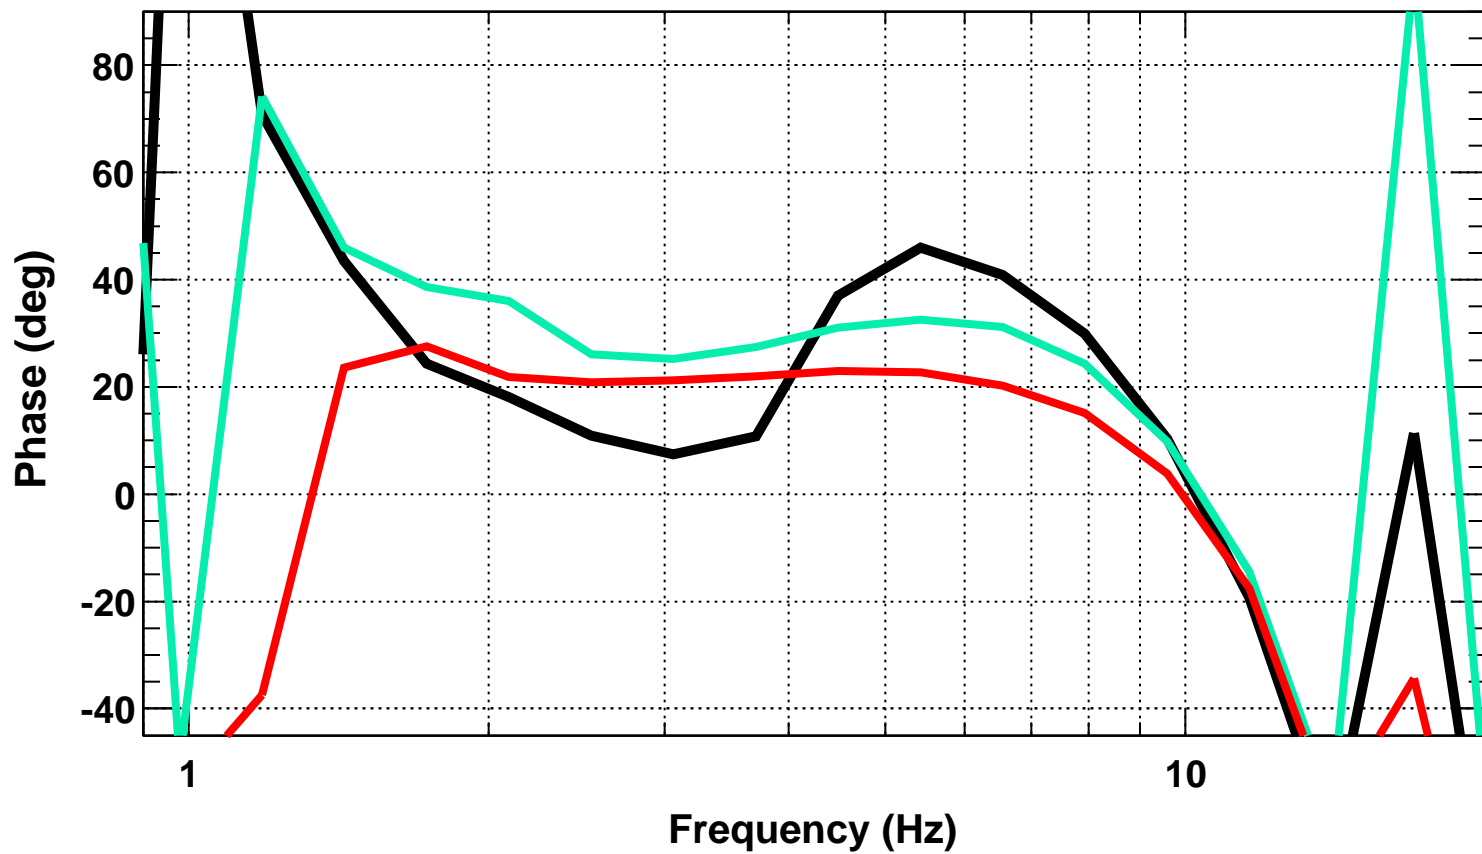

ETMY OL PIT OLG

*T0=28/09/2016 07:30:31.203125

*Avg=19

Transfer function

*T0=28/09/2016 07:30:31.203125

*Avg=19