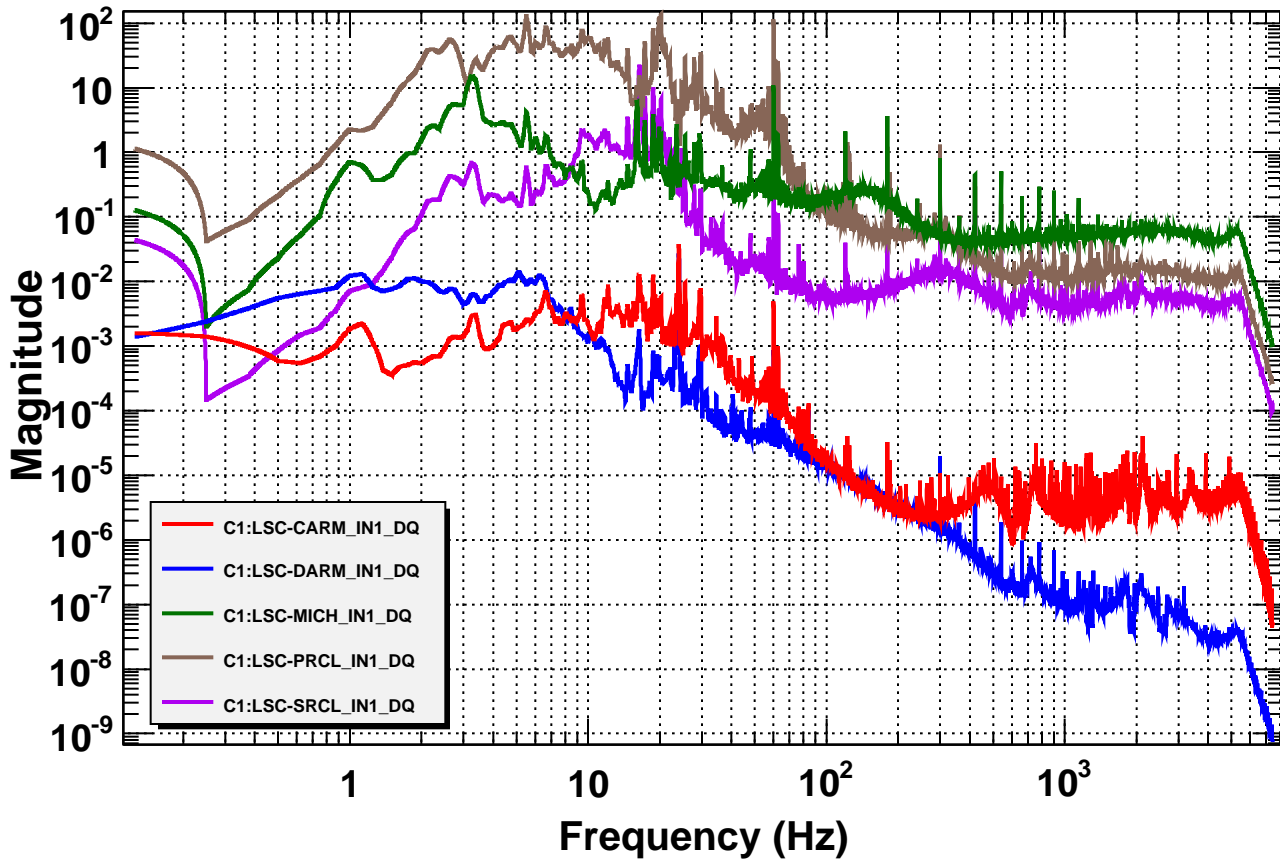

Power spectrum

Power spectrum

T0=29/03/2016 08:07:51

Avg=18/Bin=5L

BW=0.187493