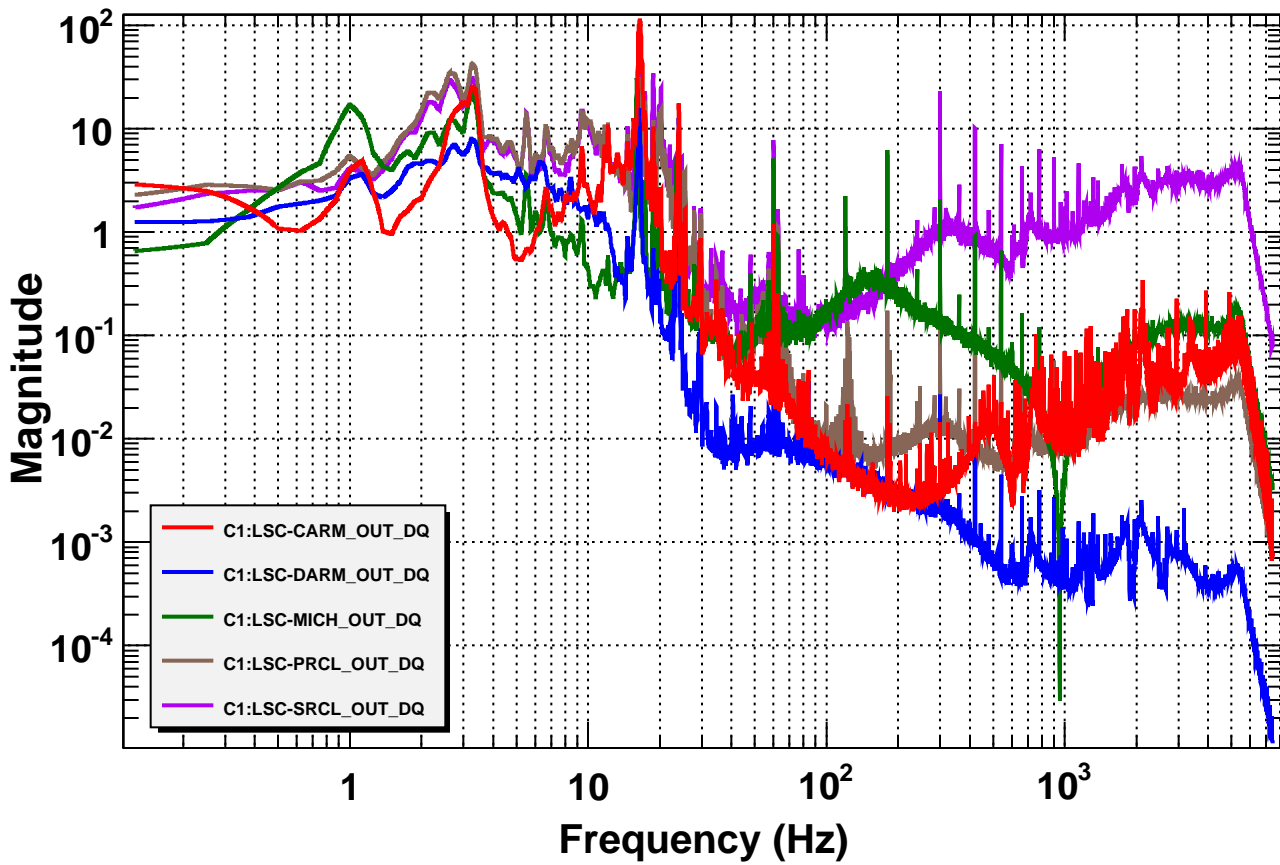

Power spectrum

Power spectrum

T0=29/03/2016 08:07:51

Avg=18/Bin=5L

BW=0.187493