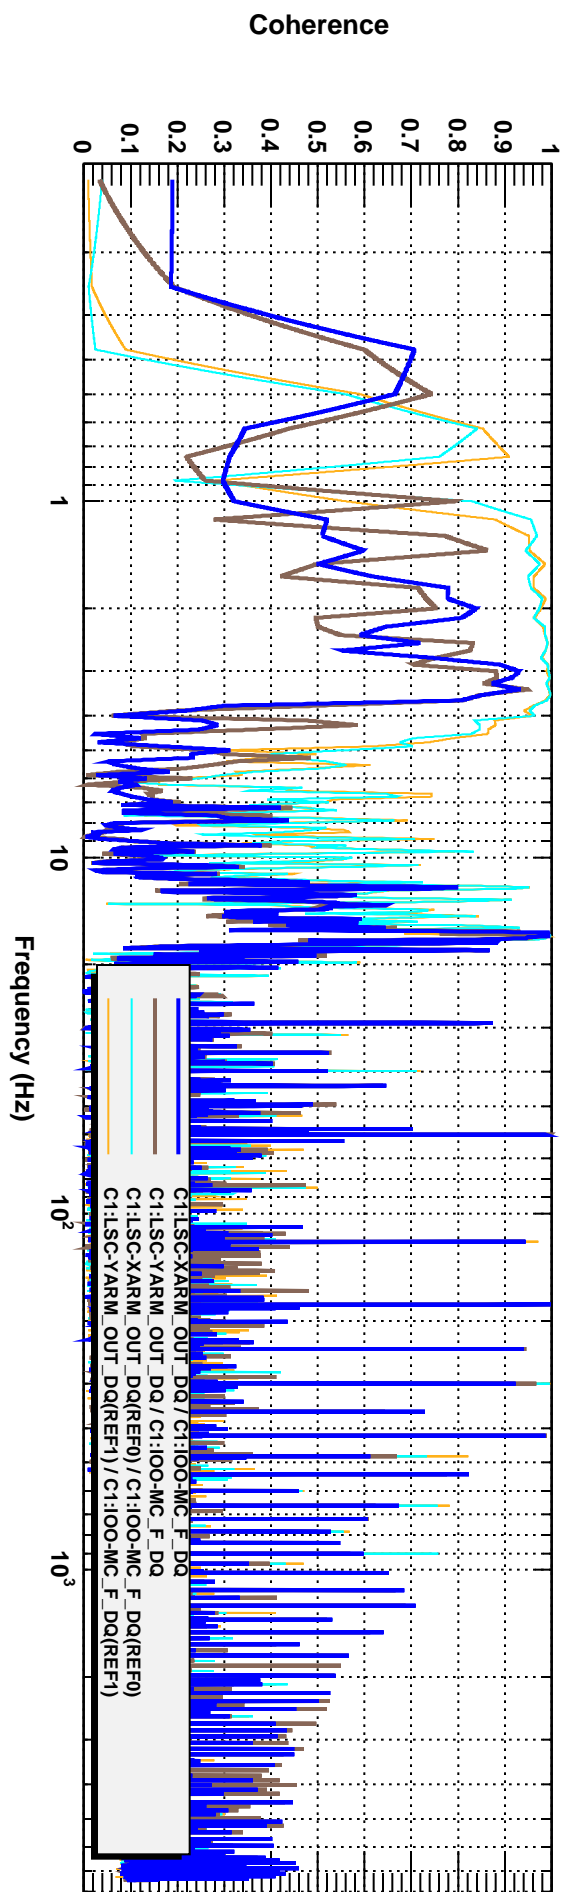

MC Wiener OFF/ON

*T0=15/09/2015 04:23:38

Coherence

*T0=15/09/2015 04:23:38

Avg=10/Bin=5L

BW=0.187493