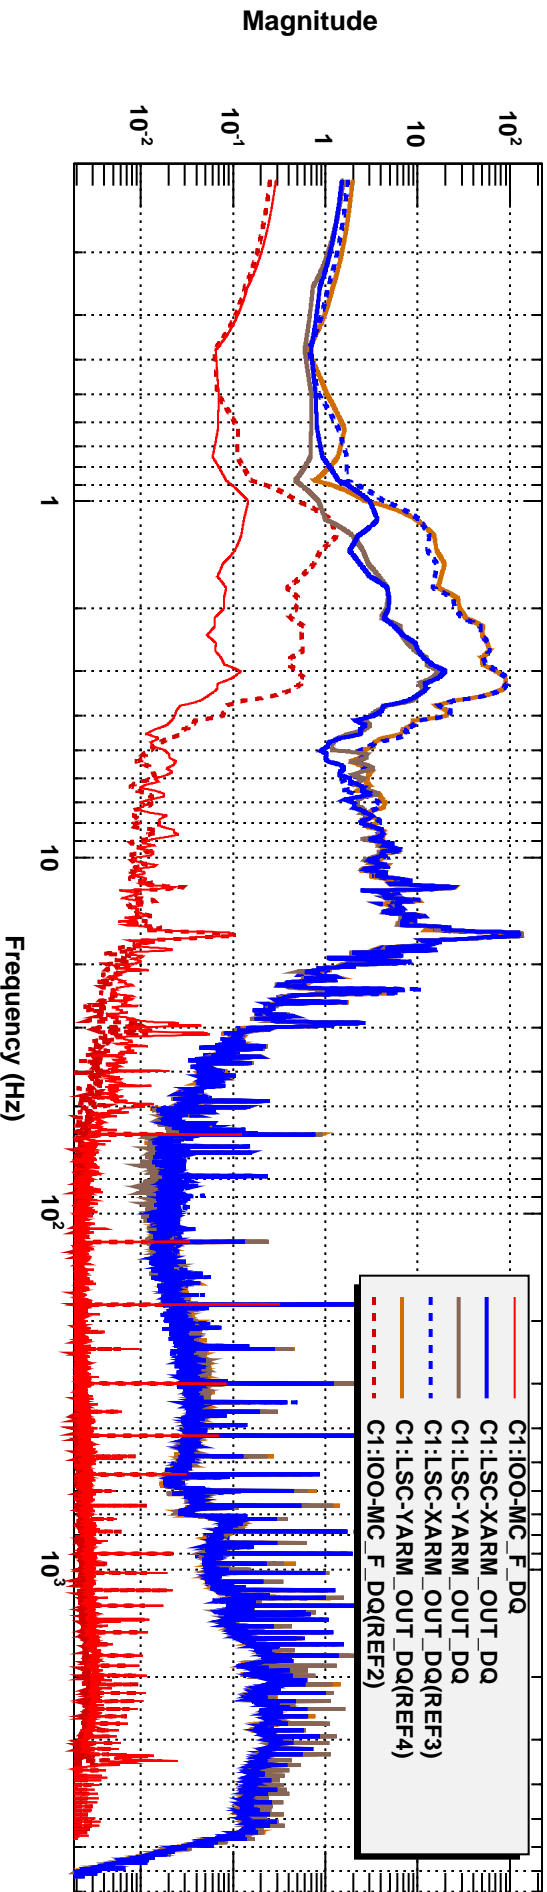

MC Wiener OFF/ON

*T0=15/09/2015 04:23:38

Coherence

*T0=15/09/2015 04:23:38

Avg=10/Bin=5L

BW=0.187493