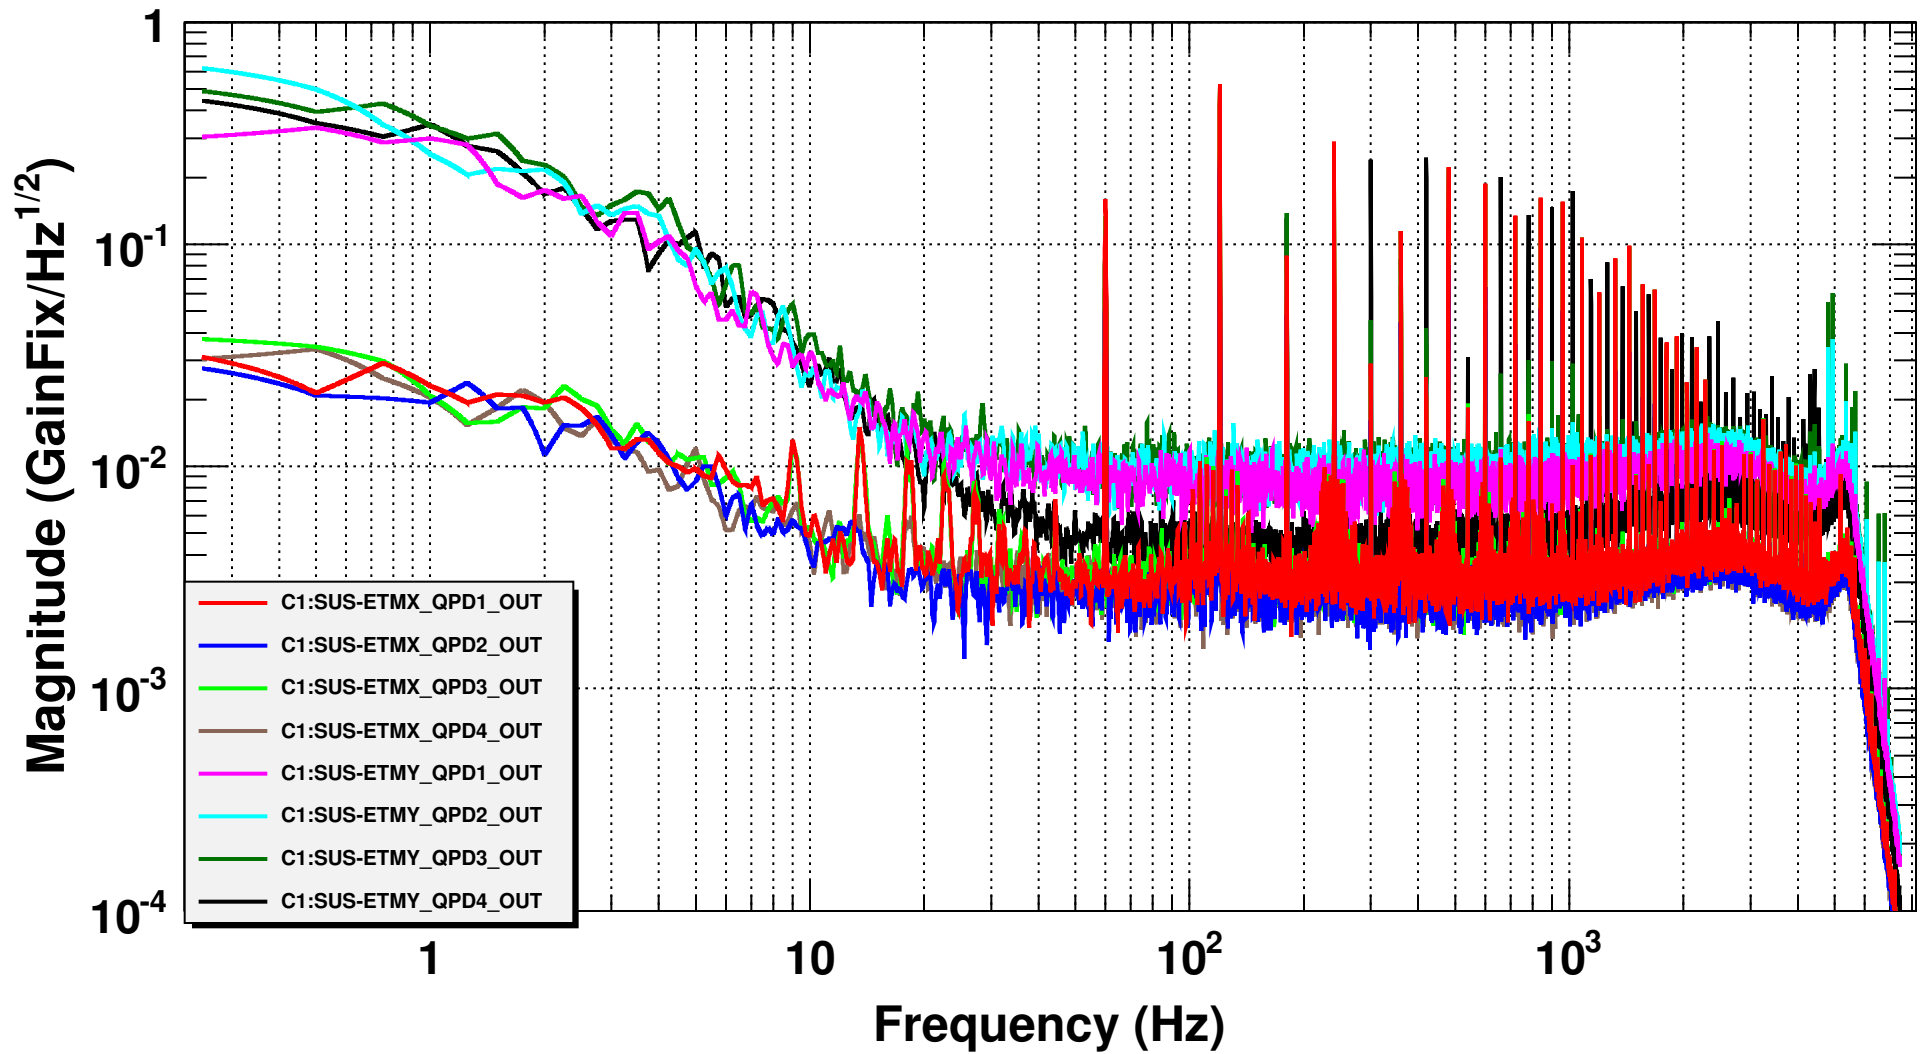

Yarm gets +16.8dB to match Xarm gain

T0=13/12/2014 01:48:49

Avg=10/Bin=2L

BW=0.374994