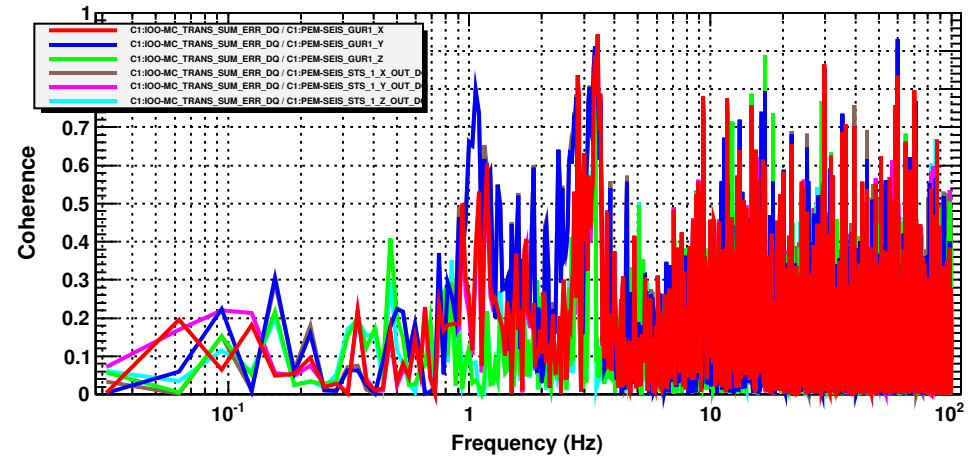

Coherence: Seis vs. TRY

T0=14/11/2014 07:35:30

Avg=10

BW=0.0468749

Coherence: Seis vs. MCtrans

T0=14/11/2014 07:35:30

Avg=10

BW=0.0468749

Coherence: Seis vs. TRX

T0=14/11/2014 07:35:30

Avg=10

BW=0.0468749