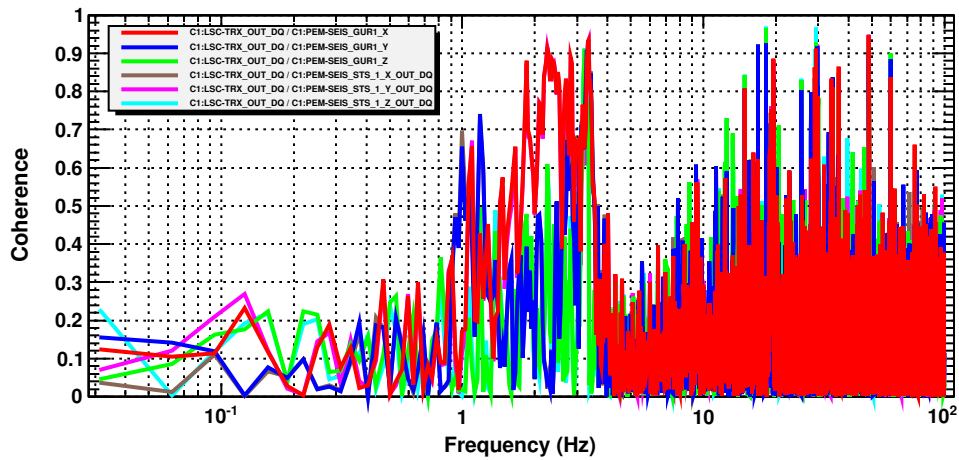

Coherence: Seis vs. TRY

T0=14/11/2014 07:35:30

Avg=10

BW=0.0468749

Coherence: Seis vs. MCtrans

T0=14/11/2014 07:35:30

Avg=10

BW=0.0468749

Coherence: Seis vs. TRX

T0=14/11/2014 07:35:30

Avg=10

BW=0.0468749