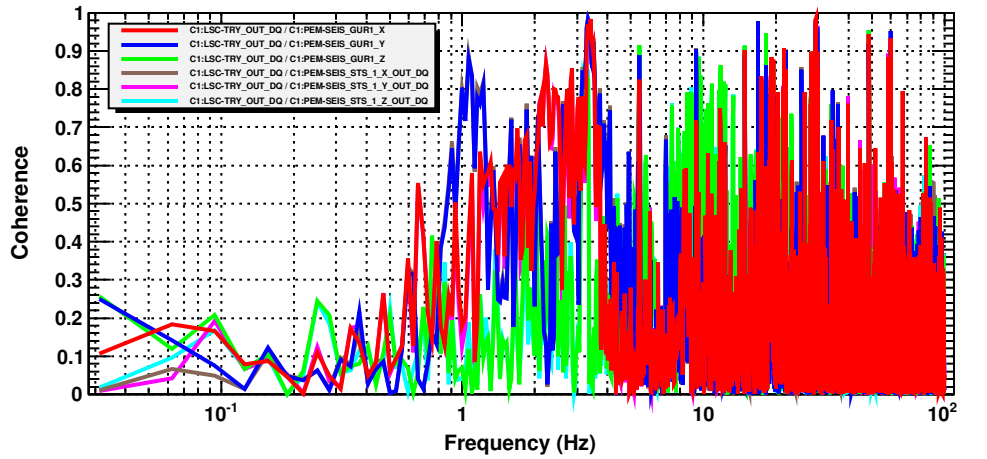

Coherence: Seis vs. TRY

T0=14/11/2014 07:35:30

Avg=10

BW=0.0468749

Coherence: Seis vs. MCtrans

T0=14/11/2014 07:35:30

Avg=10

BW=0.0468749

Coherence: Seis vs. TRX

T0=14/11/2014 07:35:30

Avg=10

BW=0.0468749