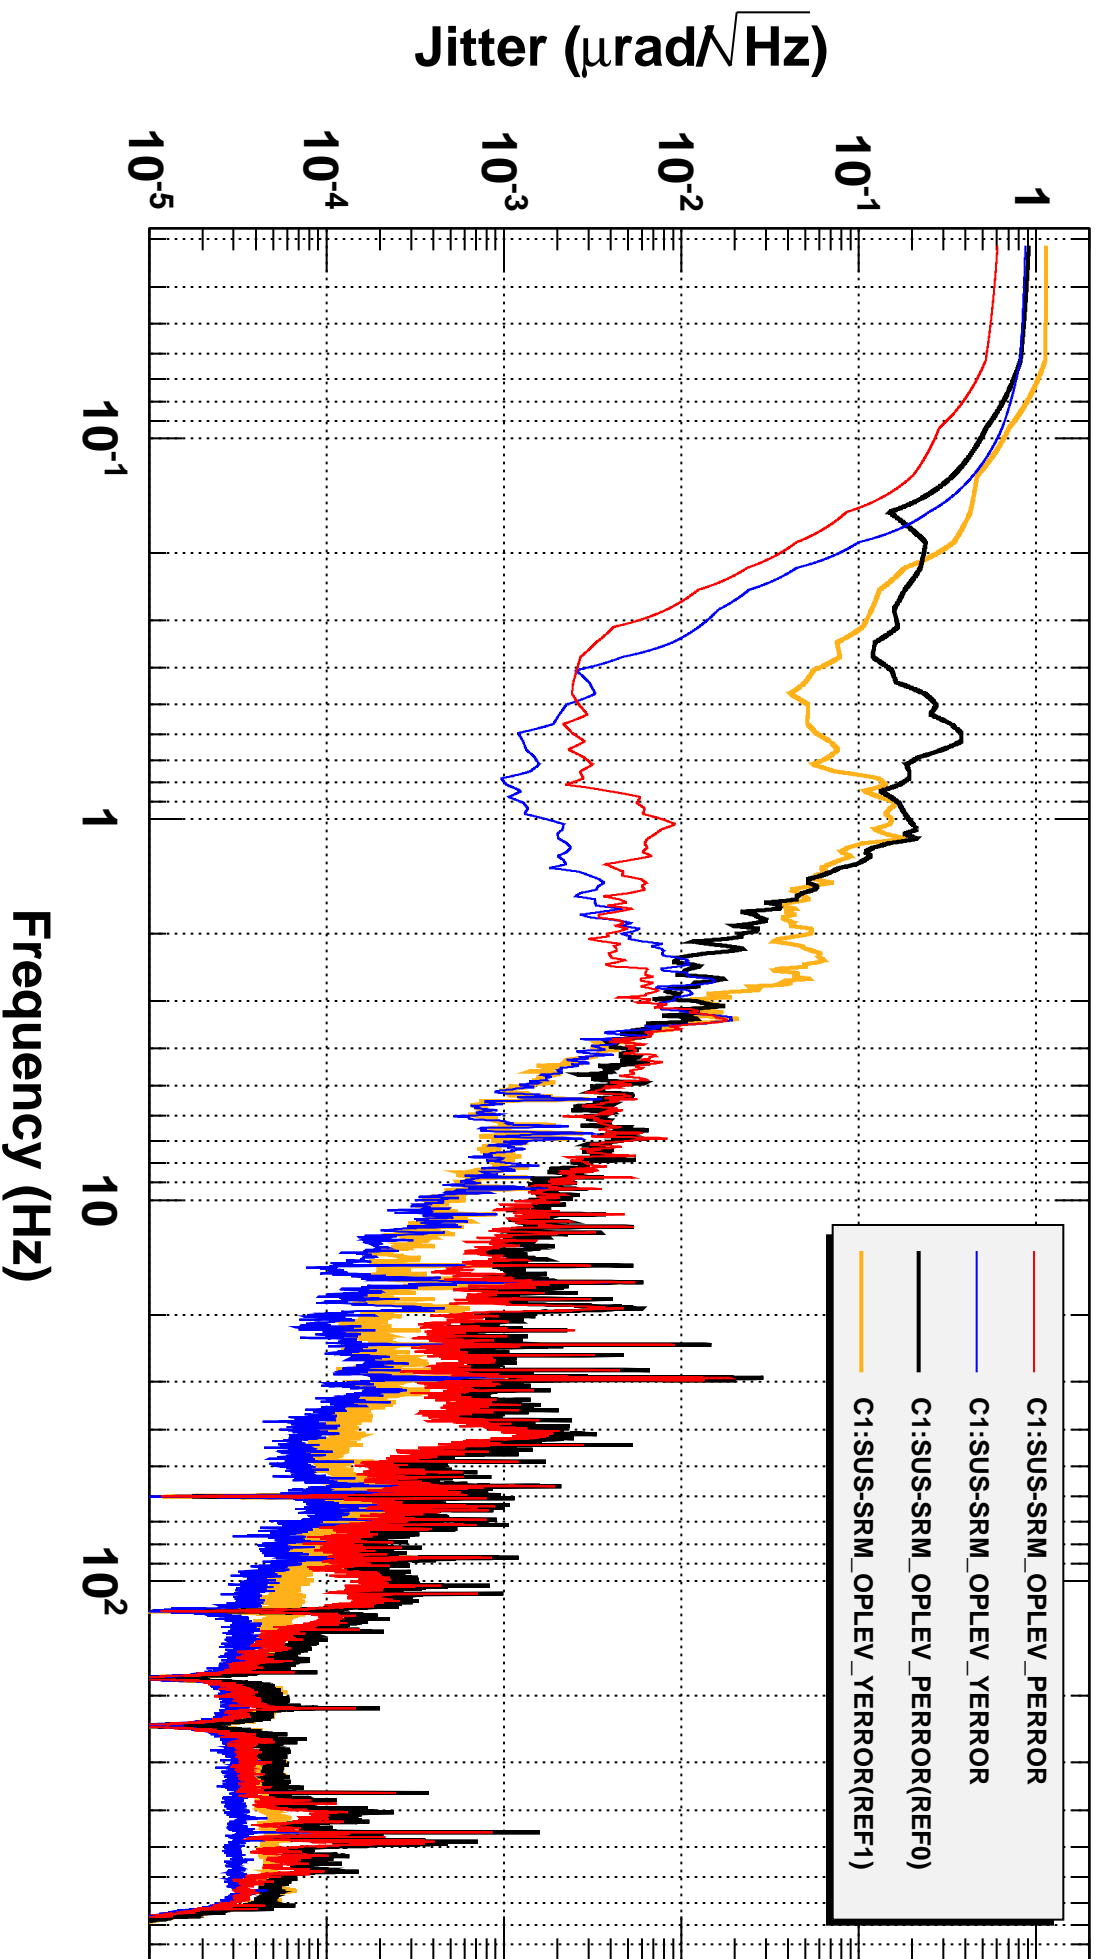

OL off / New OL ON

*T0=11/11/2014 04:13:39

Avg=10/Bin=2L

BW=0.0468742