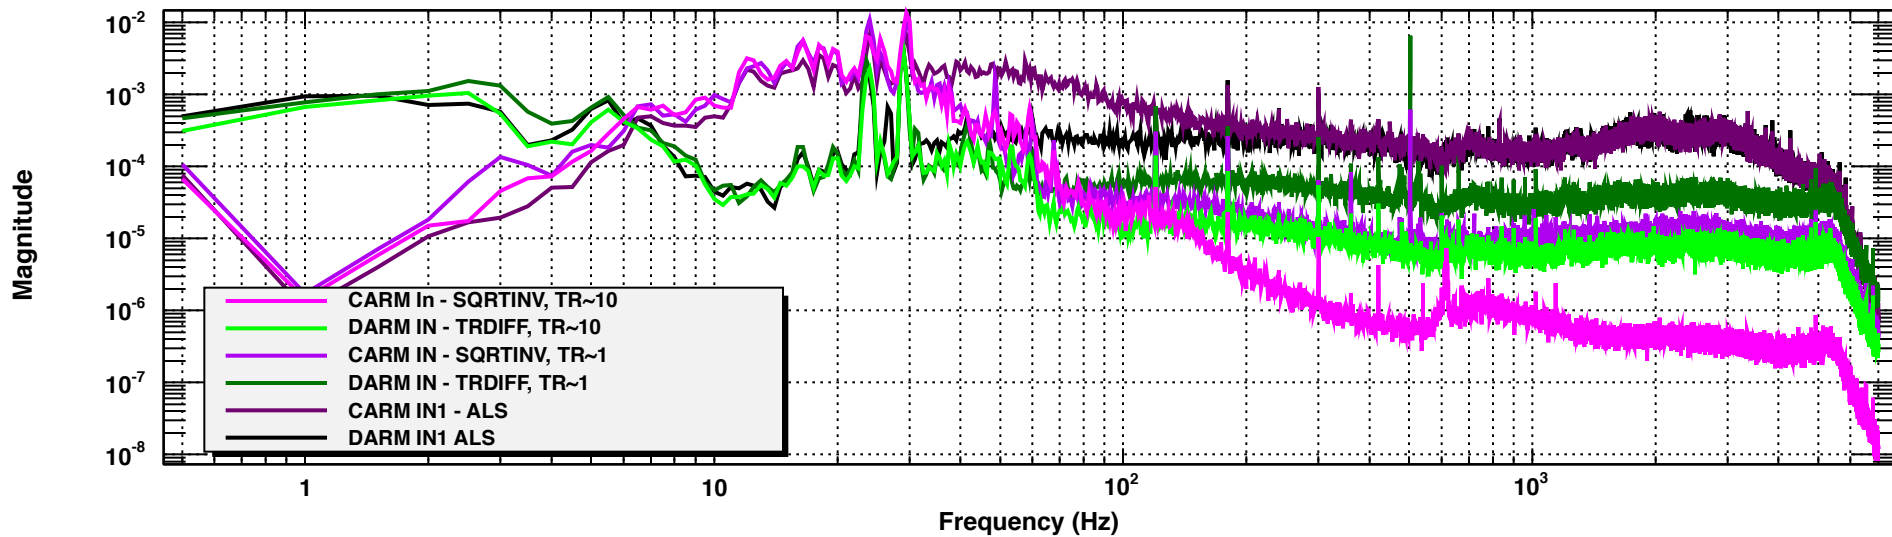

Power spectrum

*T0=17/10/2014 09:38:49

Avg=823

BW=0.749994

Power spectrum

*T0=17/10/2014 09:38:49

Avg=823

BW=0.749994