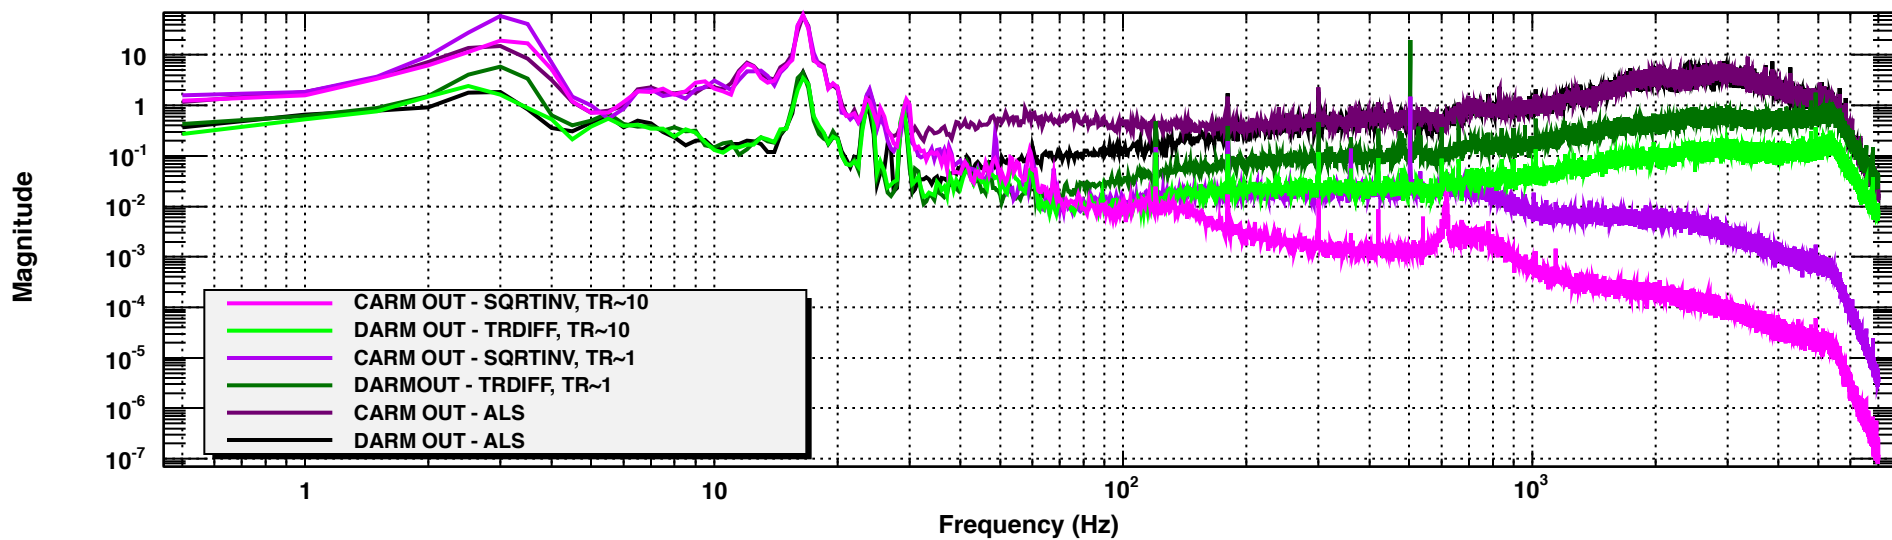

Power spectrum

*T0=17/10/2014 09:38:49

Avg=823

BW=0.749994

Power spectrum

*T0=17/10/2014 09:38:49

Avg=823

BW=0.749994