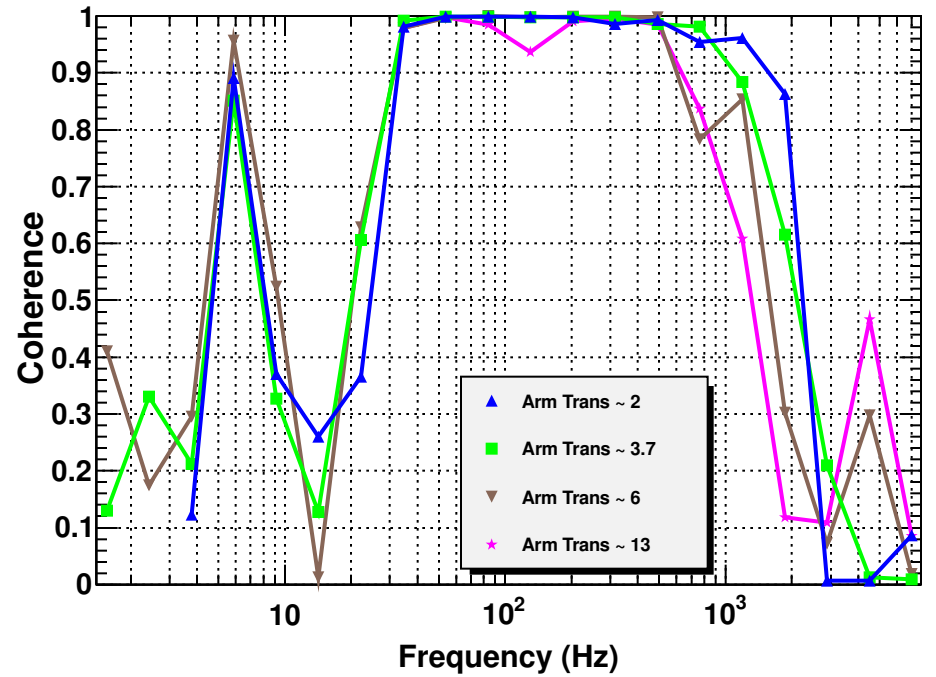

LSC-TRXsqrInV_OUT / SUS-MC2_LSC_EXC

Coherence function

*T0=15/10/2014 04:52:31.02001A Avg=10

Transfer function

*T0=15/10/2014 04:52:31.02001A Avg=10