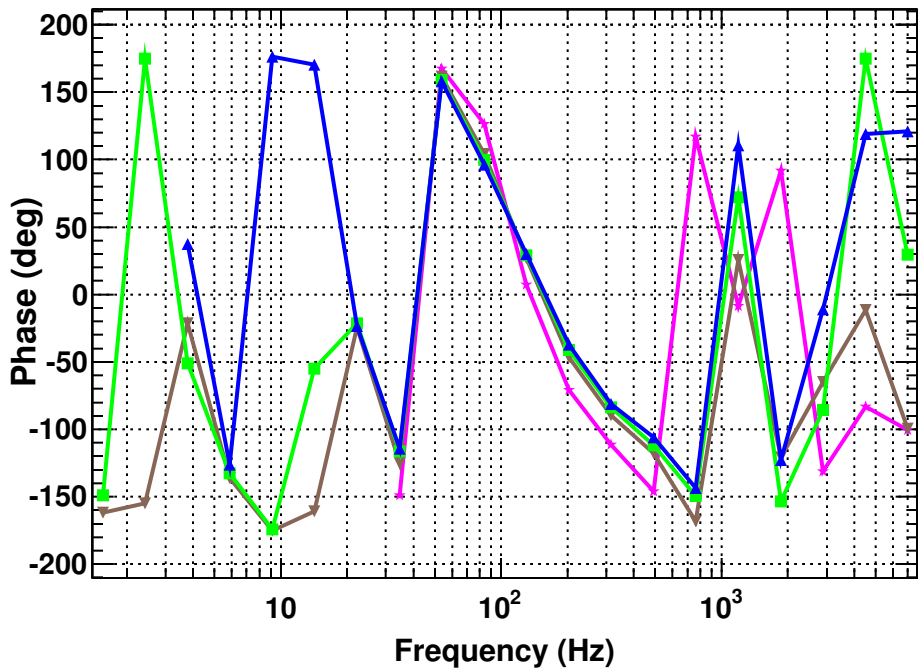

LSC-TRXsqrInV_OUT / SUS-MC2_LSC_EXC

Coherence function

*T0=15/10/2014 04:52:31.02001A Avg=10

Transfer function

*T0=15/10/2014 04:52:31.02001A Avg=10