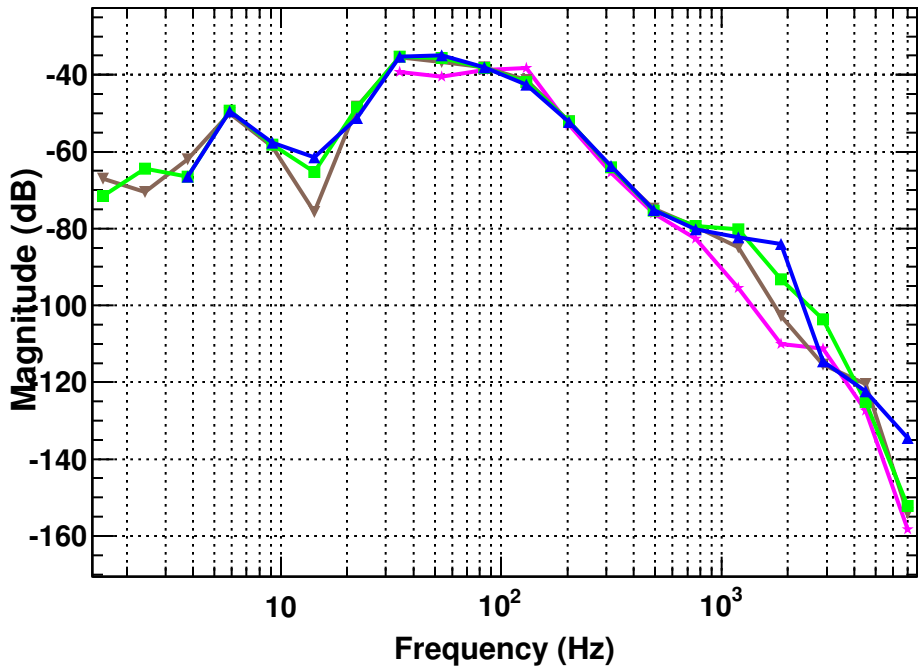

LSC-TRXsqrInV_OUT / SUS-MC2_LSC_EXC

Coherence function

*T0=15/10/2014 04:52:31.02001A Avg=10

Transfer function

*T0=15/10/2014 04:52:31.02001A Avg=10