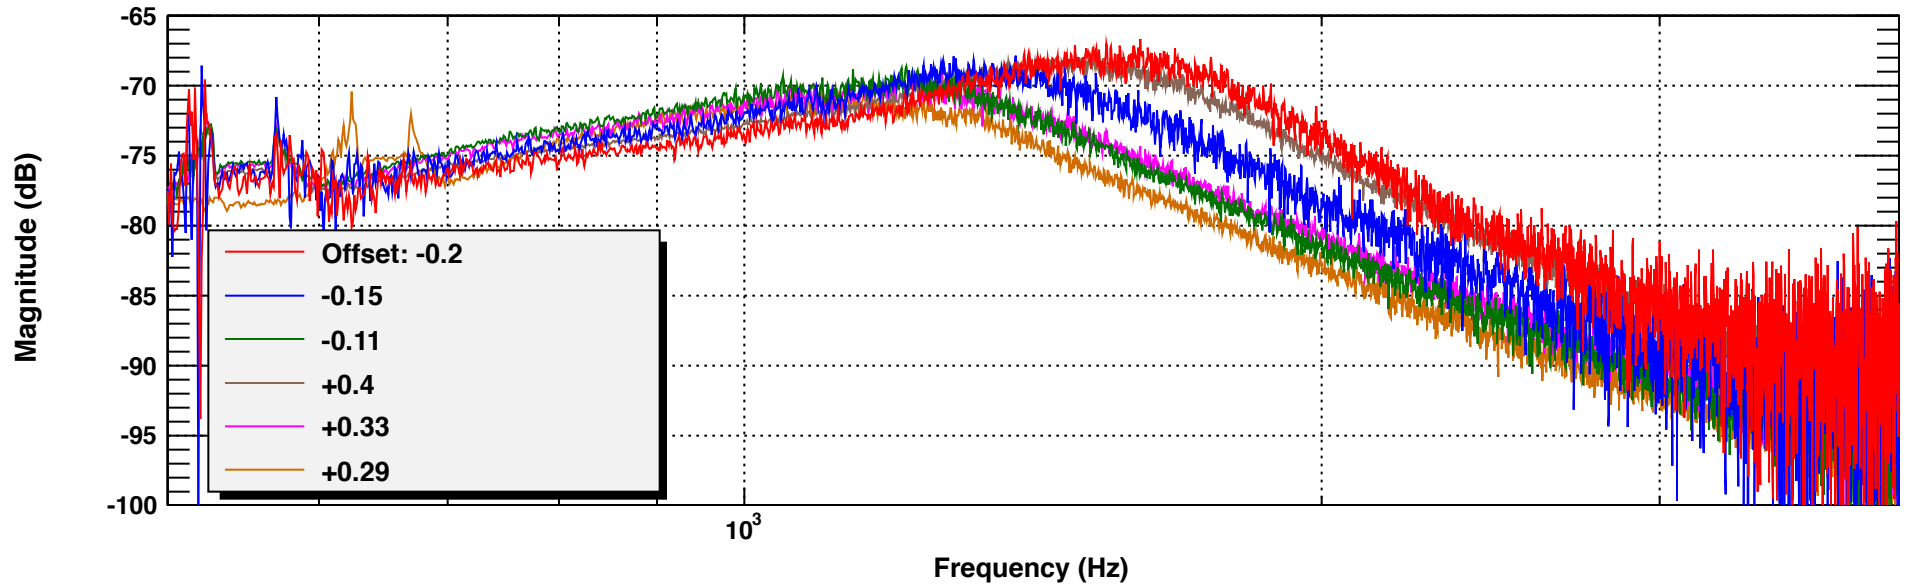

SqrtInv Error Signal response to AO injection, changing CARM FM offset

\*T0=10/10/2014 09:03:20

\*Avg=10

Transfer function

\*T0=10/10/2014 09:03:20

\*Avg=10