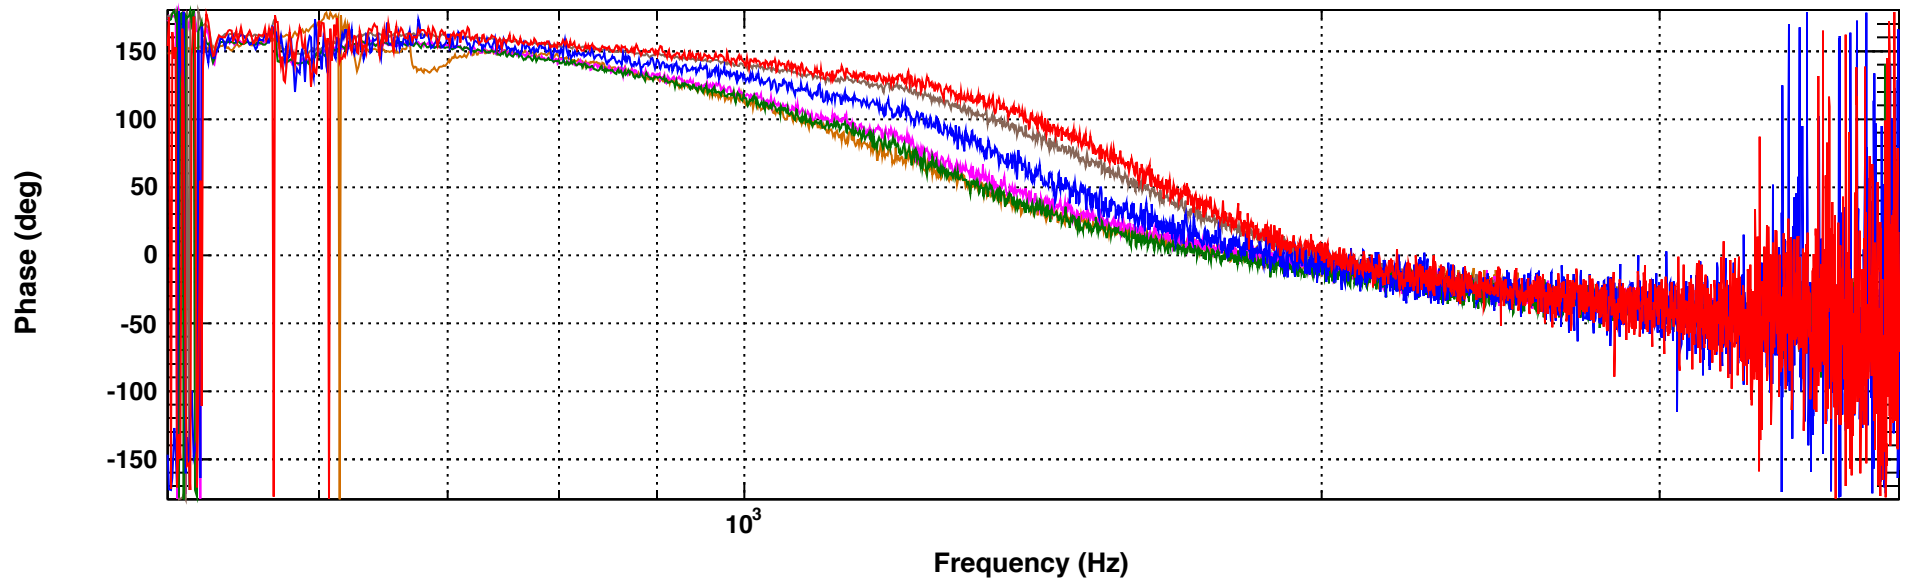

SqrtInv Error Signal response to AO injection, changing CARM FM offset

\*T0=10/10/2014 09:03:20

\*Avg=10

Transfer function

\*T0=10/10/2014 09:03:20

\*Avg=10