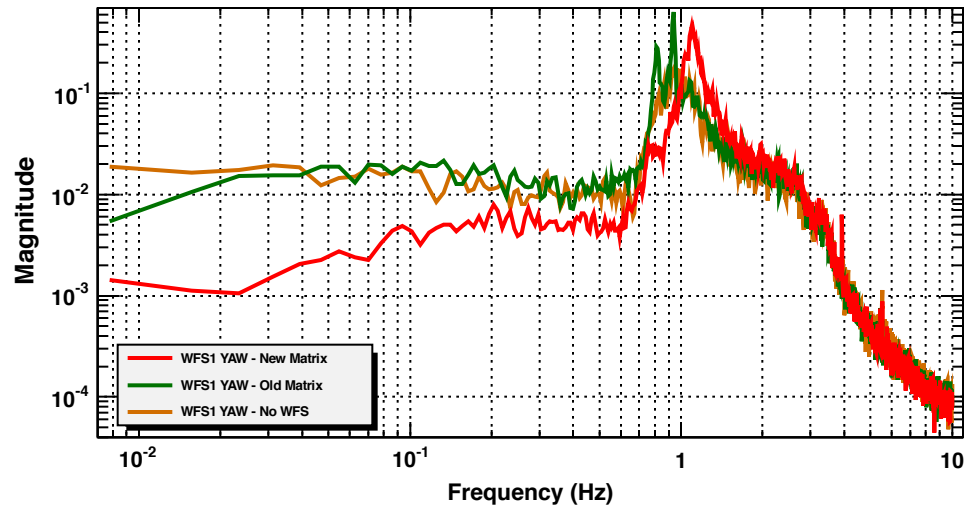

WFS1 Pitch

*T0=26/08/2014 19:39:02

Avg=10

BW=0.0117187

WFS1 YAW

*T0=26/08/2014 19:39:02

Avg=10

BW=0.0117187

WFS2 Pitch

*T0=26/08/2014 19:39:02

Avg=10

BW=0.0117187

WFS2 YAW

*T0=26/08/2014 19:39:02

Avg=10

BW=0.0117187