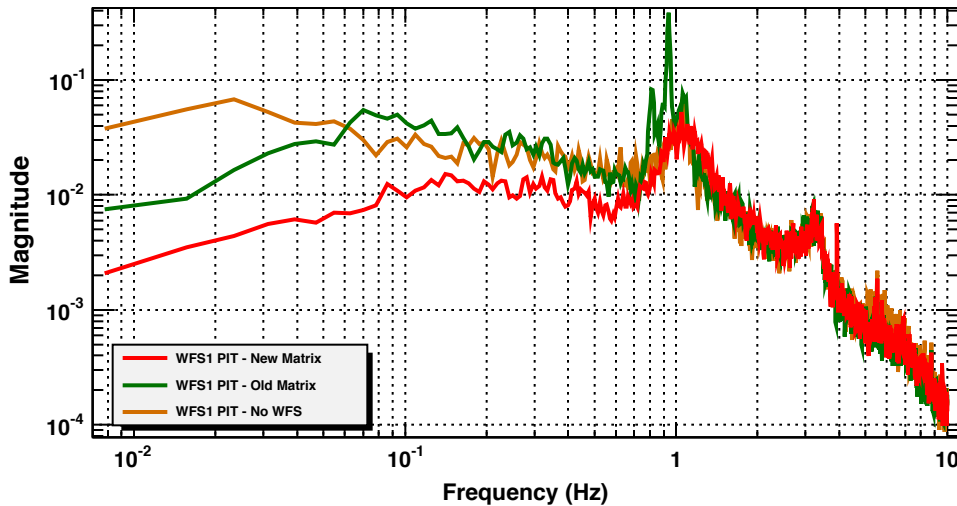

WFS1 Pitch

*T0=26/08/2014 19:39:02

Avg=10

BW=0.0117187

WFS1 YAW

*T0=26/08/2014 19:39:02

Avg=10

BW=0.0117187

WFS2 Pitch

*T0=26/08/2014 19:39:02

Avg=10

BW=0.0117187

WFS2 YAW

*T0=26/08/2014 19:39:02

Avg=10

BW=0.0117187