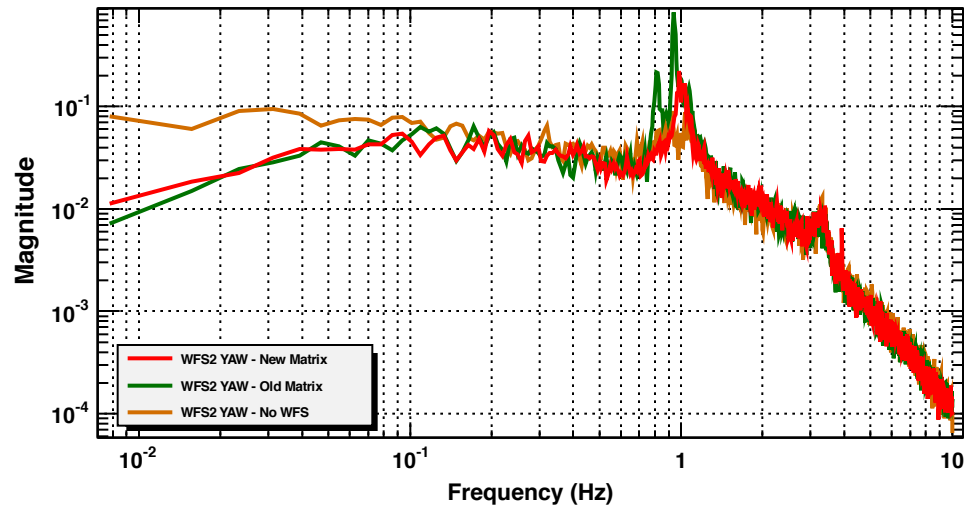

WFS2 Pitch

*T0=26/08/2014 19:39:02

Avg=10

BW=0.0117187

WFS2 YAW

*T0=26/08/2014 19:39:02

Avg=10

BW=0.0117187