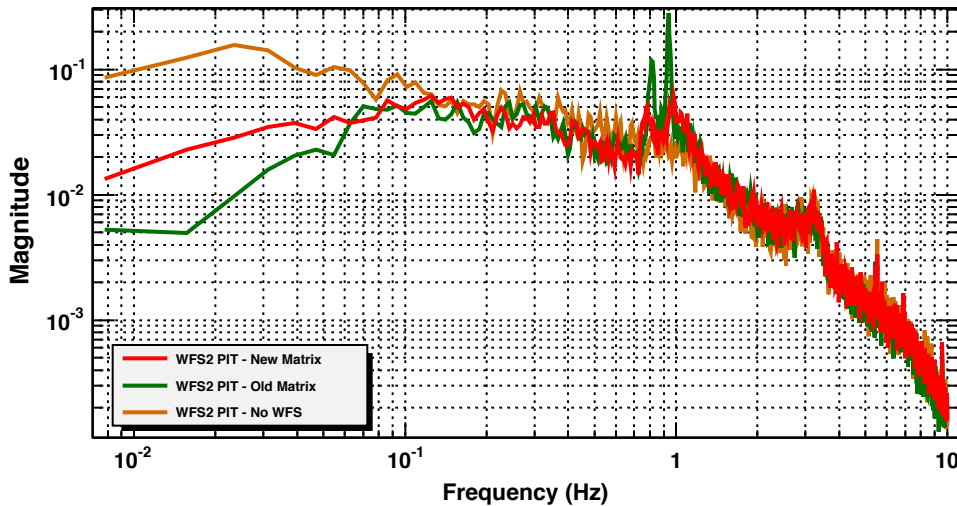

WFS1 Pitch

*T0=26/08/2014 19:39:02

Avg=10

BW=0.0117187

WFS1 YAW

*T0=26/08/2014 19:39:02

Avg=10

BW=0.0117187

WFS2 Pitch

*T0=26/08/2014 19:39:02

Avg=10

BW=0.0117187

WFS2 YAW

*T0=26/08/2014 19:39:02

Avg=10

BW=0.0117187