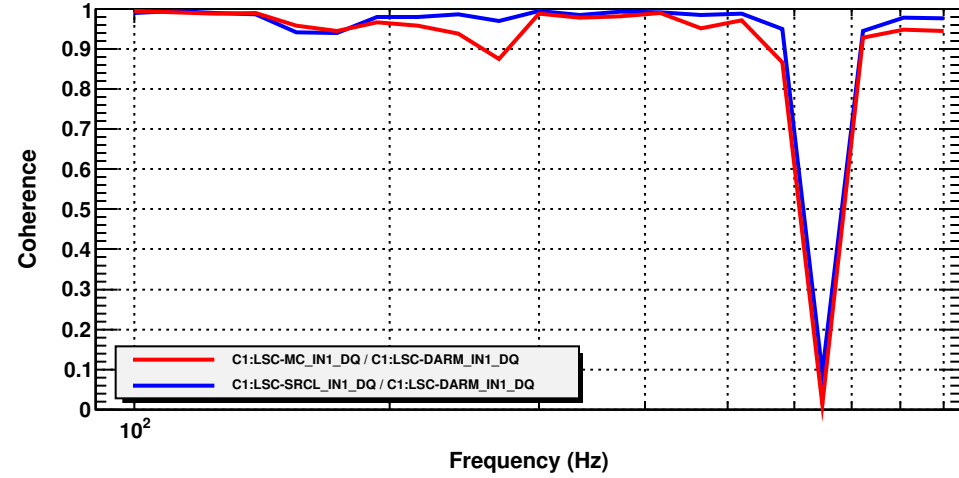

Transfer function

T0=22/08/2014 09:49:02.020019

Avg=25

Coherence function

T0=22/08/2014 09:49:02.020019

Avg=25

Transfer function

T0=22/08/2014 09:49:02.020019

Avg=25