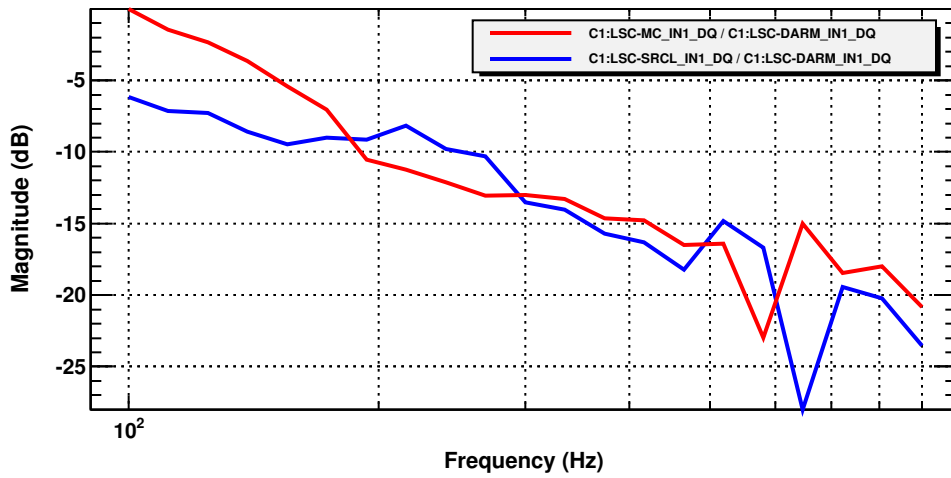

Transfer function

T0=22/08/2014 09:49:02.020019

Avg=25

Coherence function

T0=22/08/2014 09:49:02.020019

Avg=25

Transfer function

T0=22/08/2014 09:49:02.020019

Avg=25