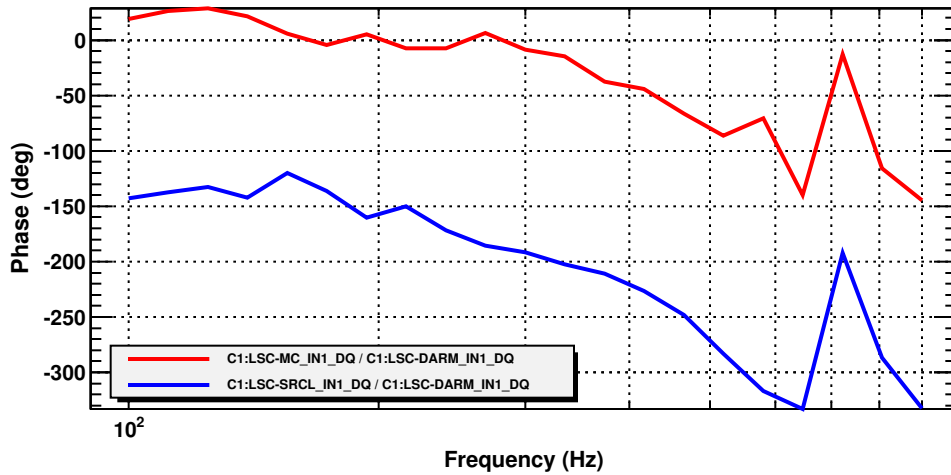

Transfer function

T0=22/08/2014 09:49:02.020019

Avg=25

Coherence function

T0=22/08/2014 09:49:02.020019

Avg=25

Transfer function

T0=22/08/2014 09:49:02.020019

Avg=25