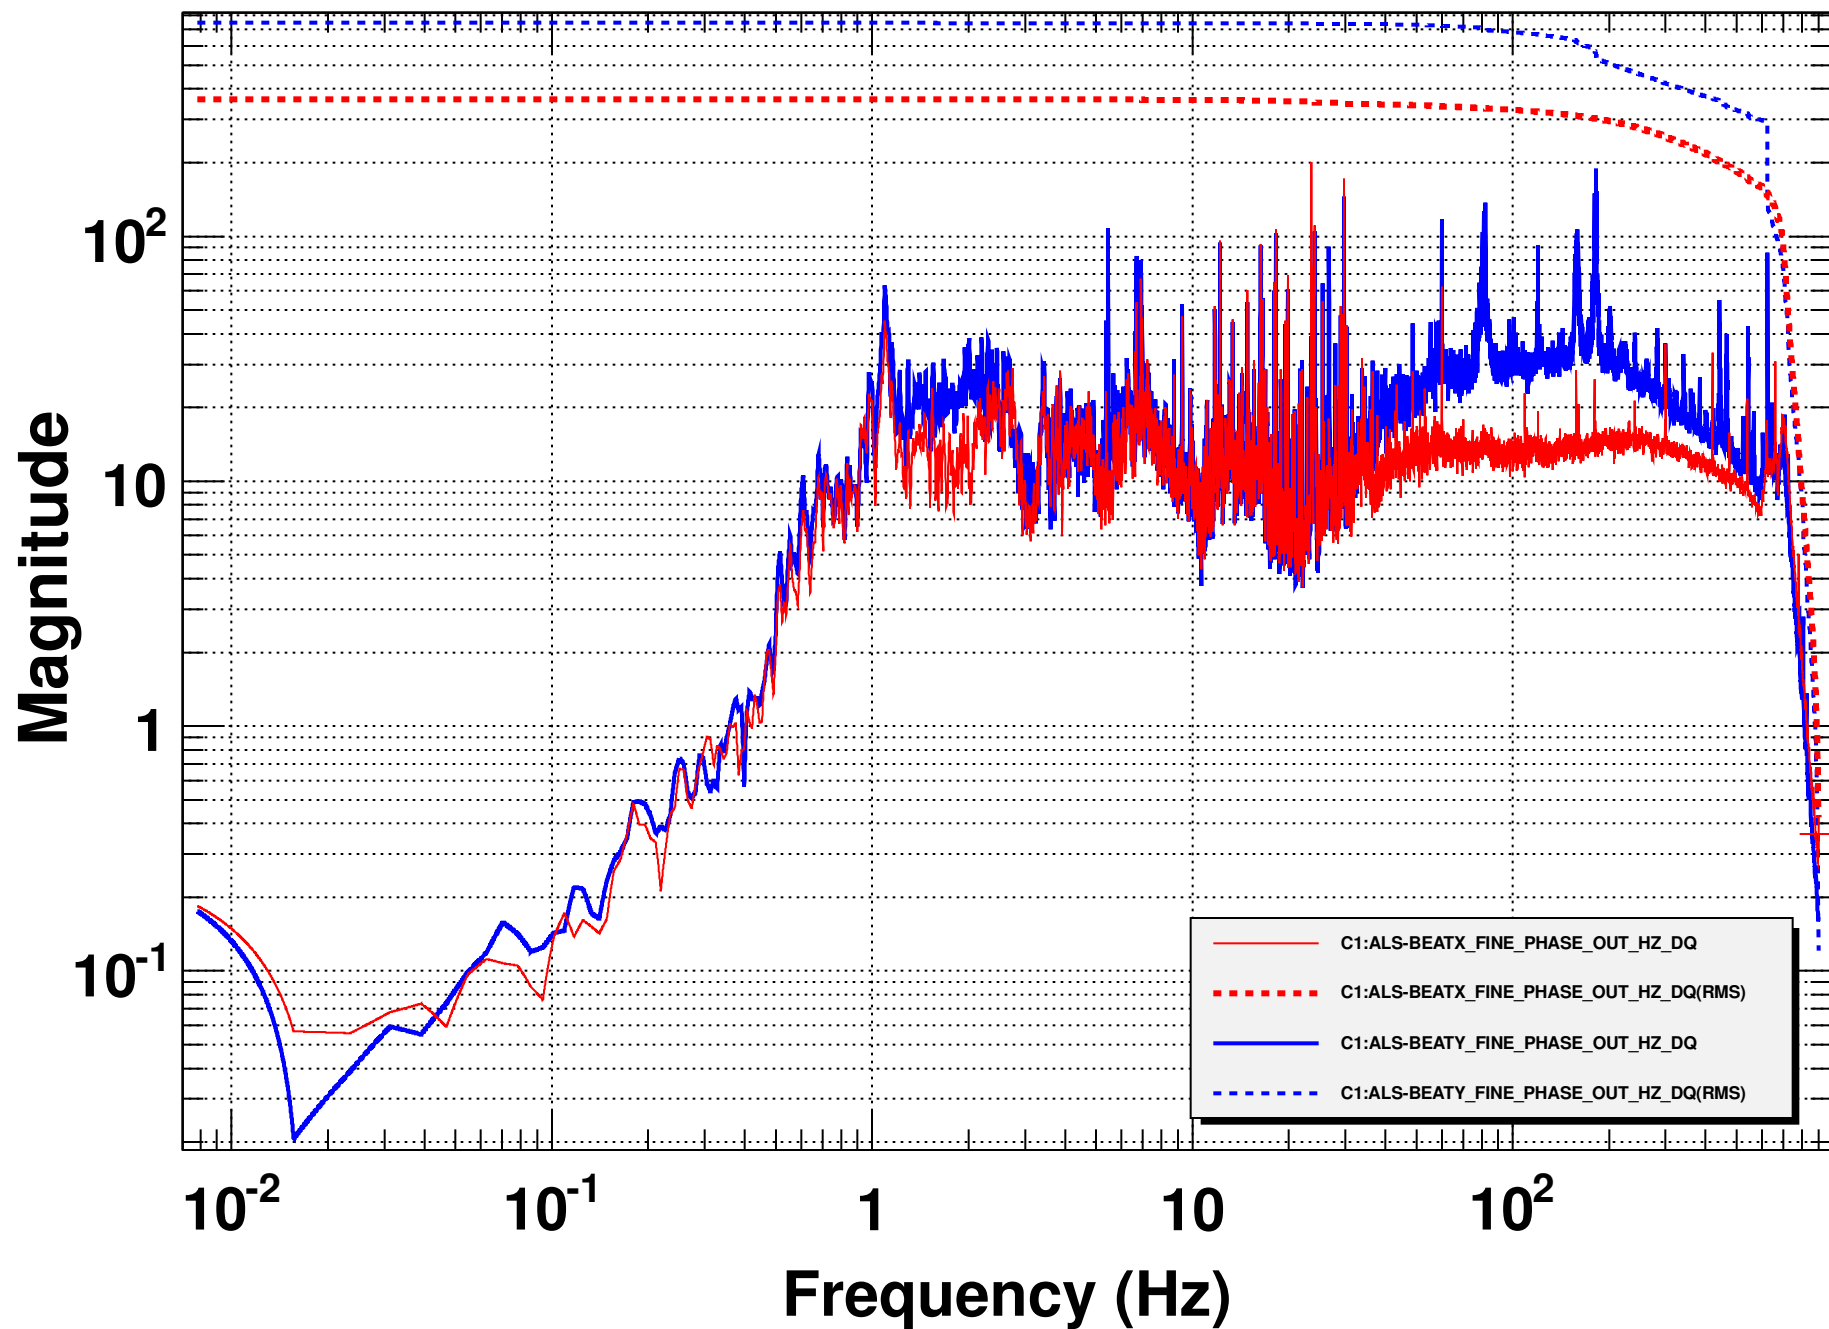

# Power spectrum

T0=15/08/2014 03:02:44

Avg=6/Bin=11L

BW=0.0117178