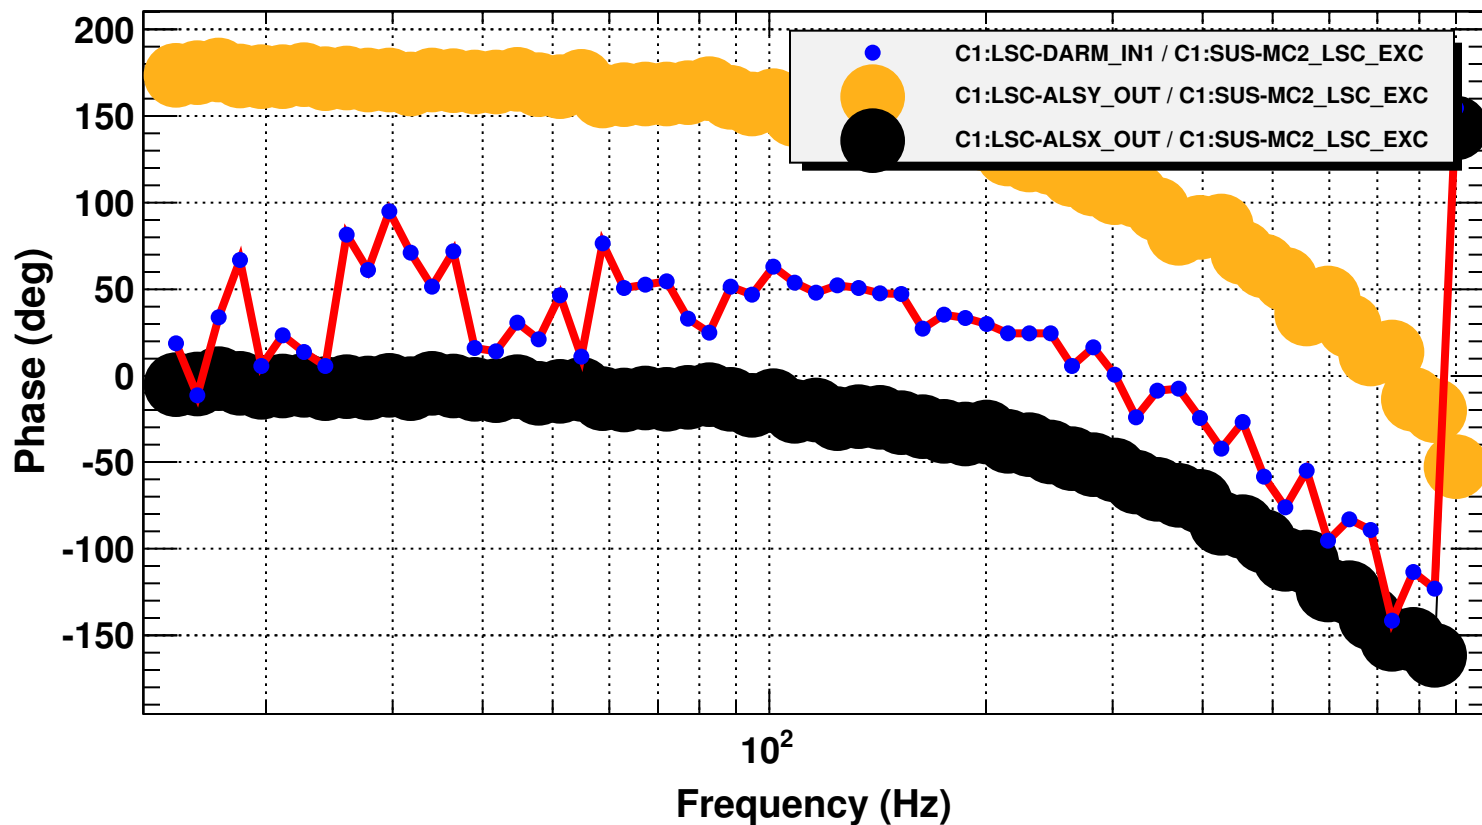

Transfer function

T0=15/08/2014 05:13:14.060058

Avg=5

Transfer function

T0=15/08/2014 05:13:14.060058

Avg=5

Transfer function

T0=15/08/2014 05:34:19.060058

Avg=31

Transfer function

T0=15/08/2014 05:34:19.060058

Avg=31