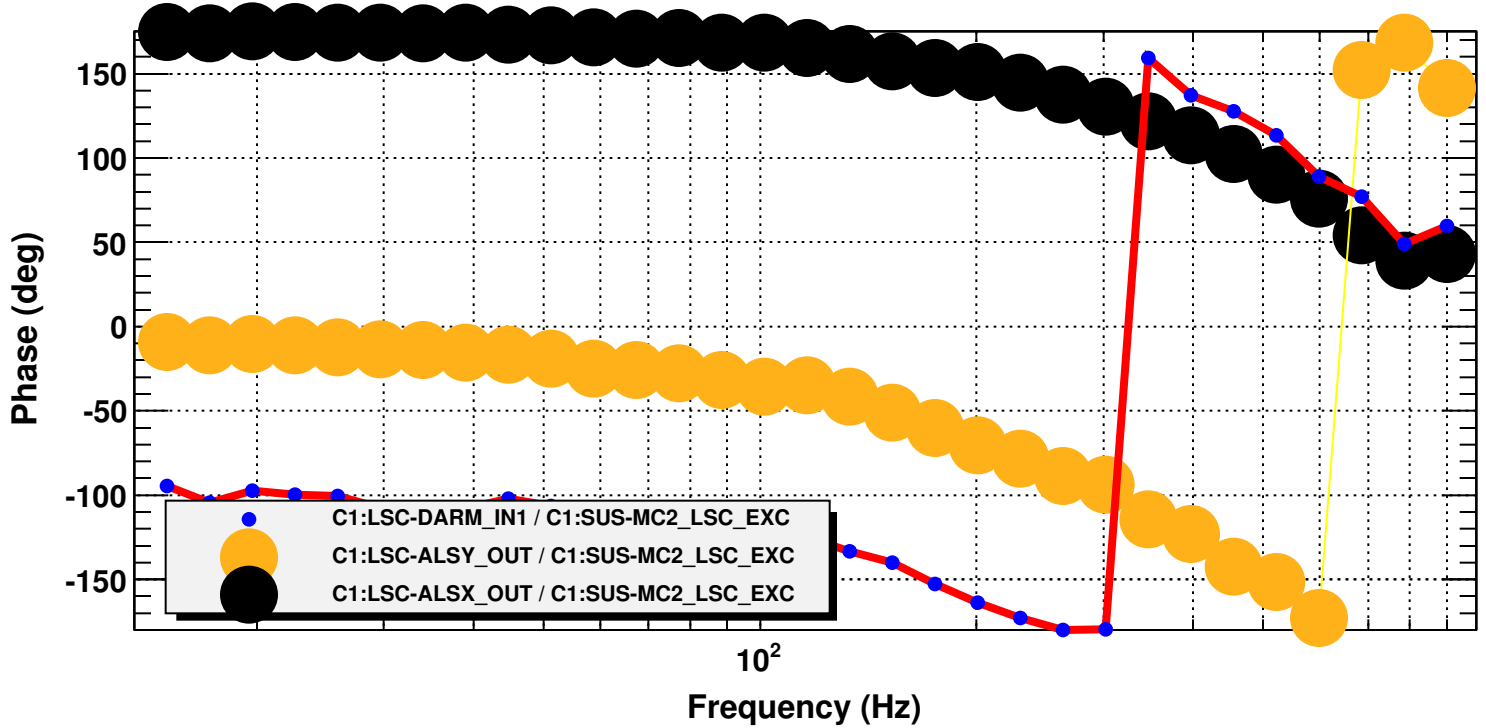

Transfer function

T0=15/08/2014 05:13:14.060058

Avg=5

Transfer function

T0=15/08/2014 05:13:14.060058

Avg=5

Transfer function

T0=15/08/2014 05:34:19.060058

Avg=31

Transfer function

T0=15/08/2014 05:34:19.060058

Avg=31