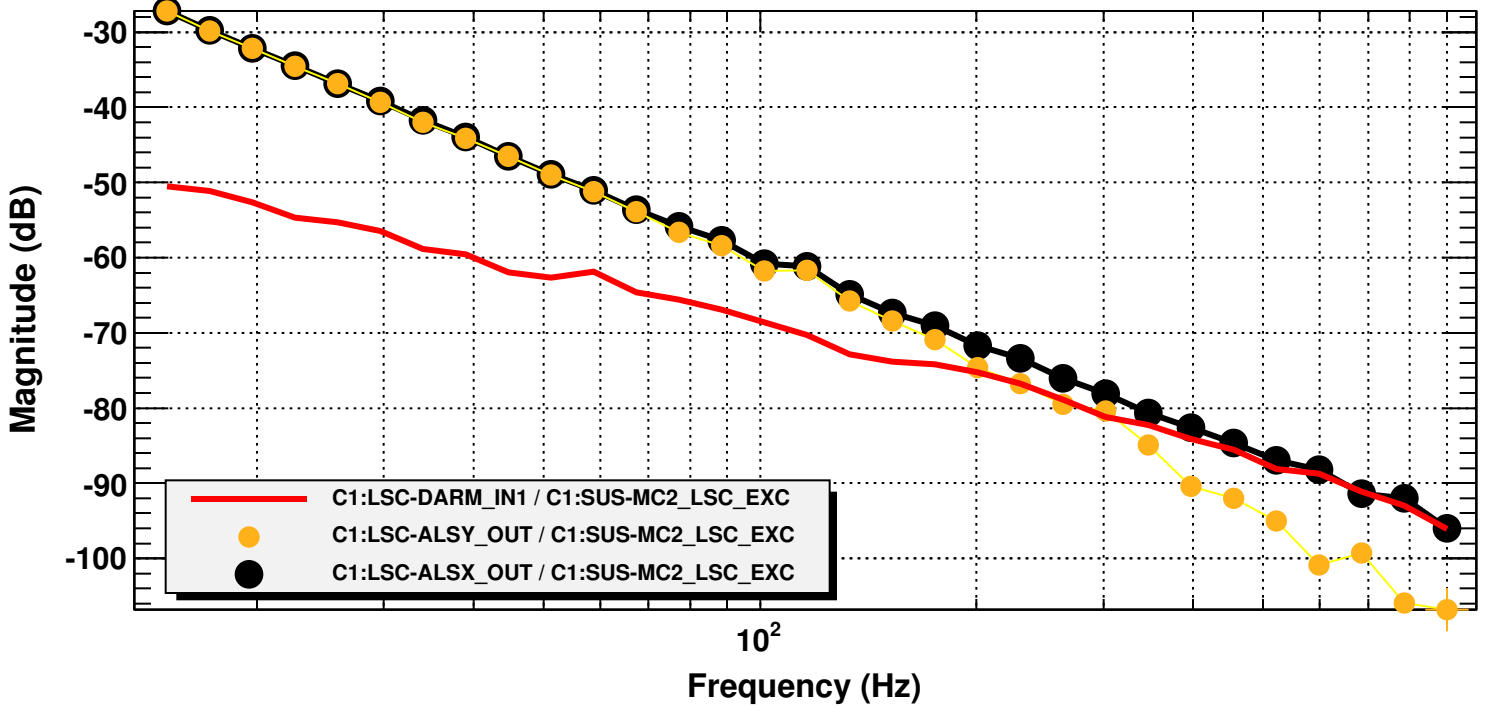

Transfer function

T0=15/08/2014 05:13:14.060058

Avg=5

Transfer function

T0=15/08/2014 05:13:14.060058

Avg=5

Transfer function

T0=15/08/2014 05:34:19.060058

Avg=31

Transfer function

T0=15/08/2014 05:34:19.060058

Avg=31