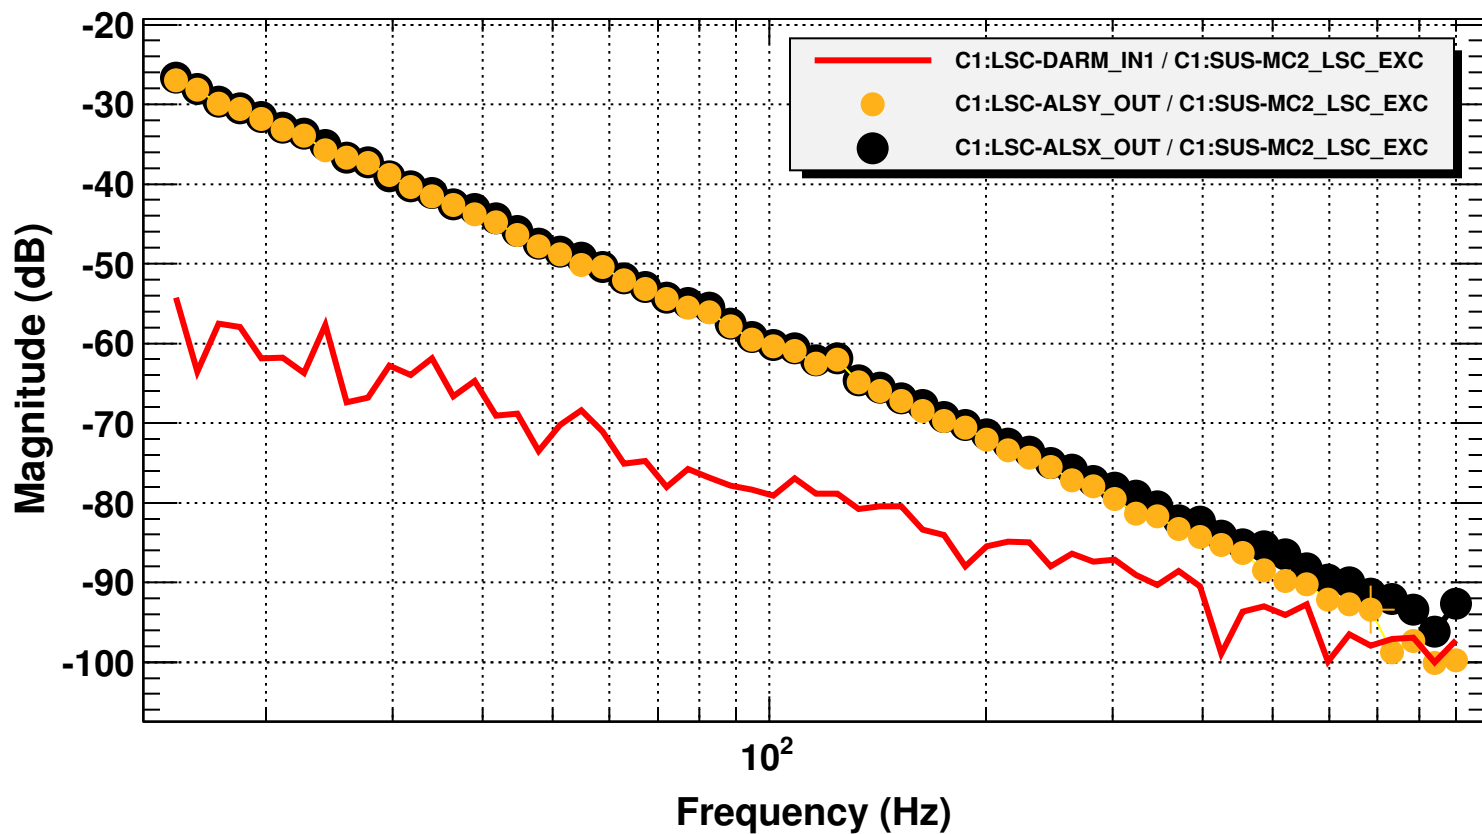

Transfer function

T0=15/08/2014 05:13:14.060058

Avg=5

Transfer function

T0=15/08/2014 05:13:14.060058

Avg=5

Transfer function

T0=15/08/2014 05:34:19.060058

Avg=31

Transfer function

T0=15/08/2014 05:34:19.060058

Avg=31