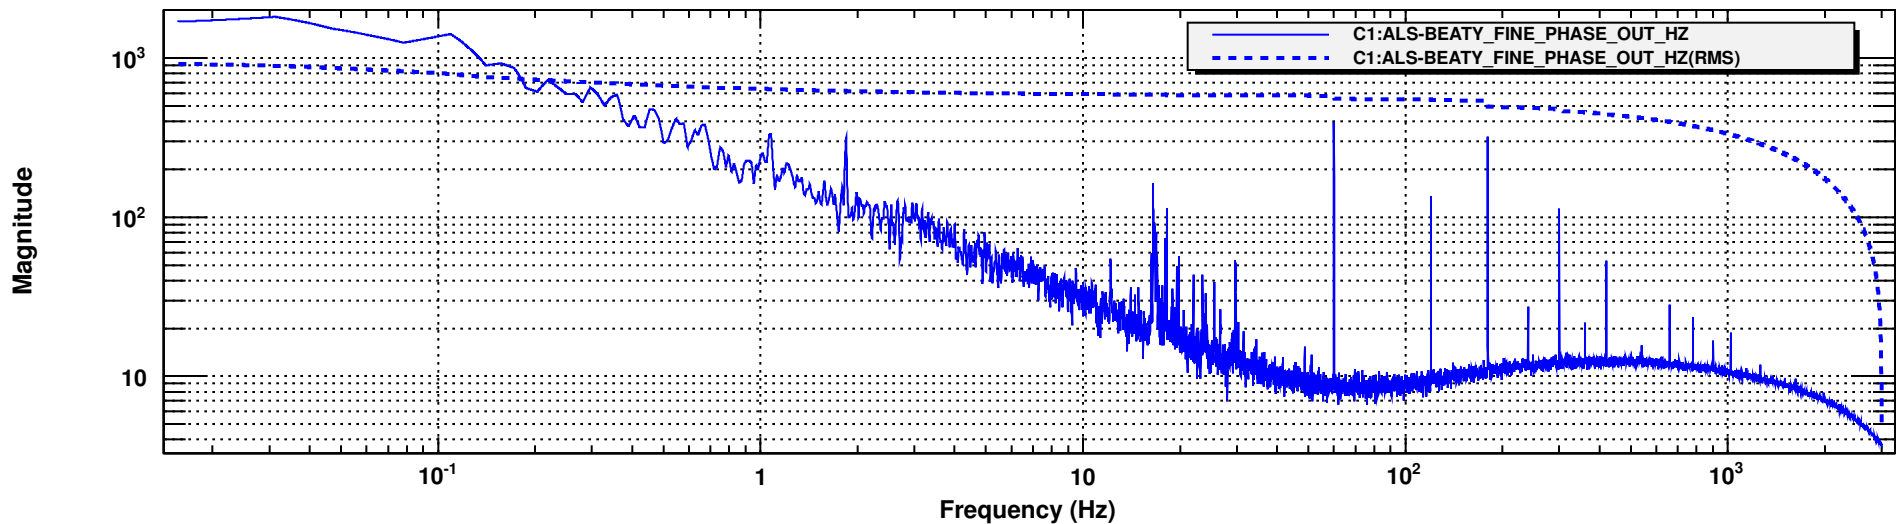

Power spectrum

T0=14/08/2014 08:25:08

Avg=10/Bin=19L

BW=0.0234331

Power spectrum

T0=14/08/2014 08:25:08

Avg=10/Bin=19L

BW=0.0234331