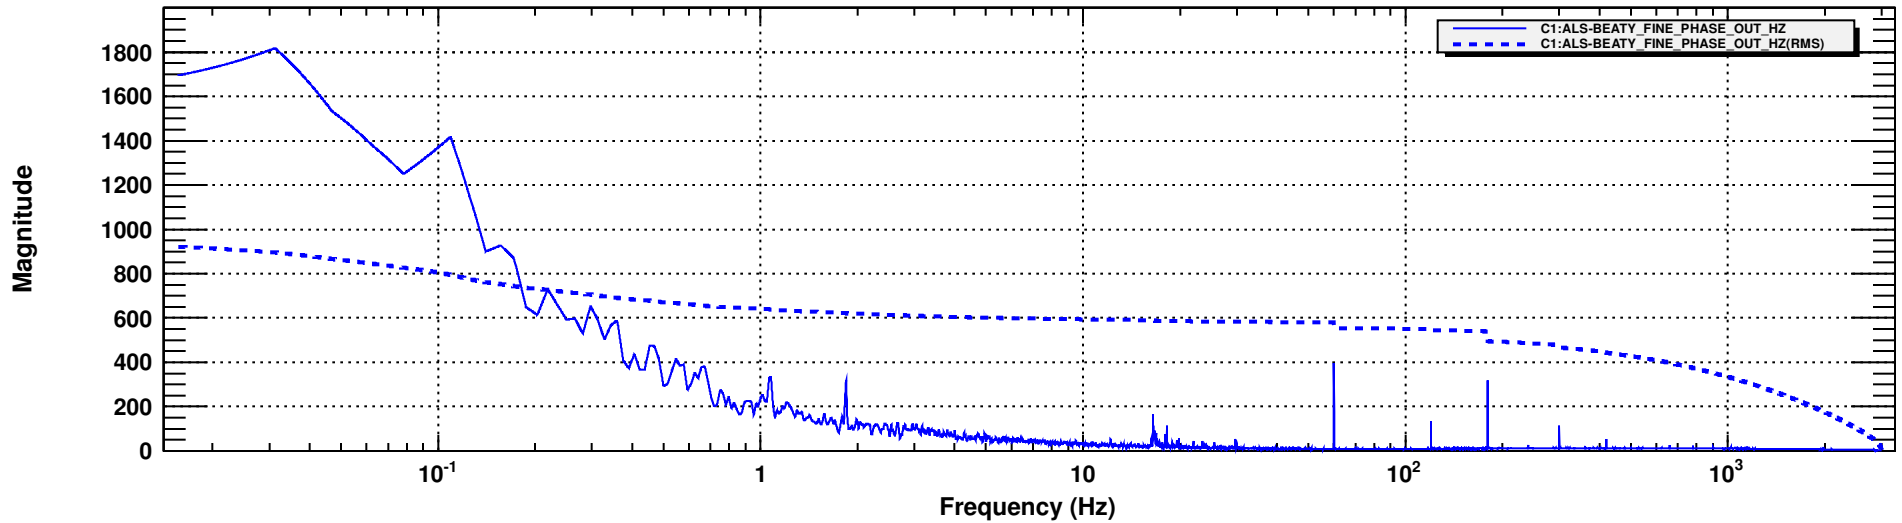

Power spectrum

T0=14/08/2014 08:25:08

Avg=10/Bin=19L

BW=0.0234331

Power spectrum

T0=14/08/2014 08:25:08

Avg=10/Bin=19L

BW=0.0234331