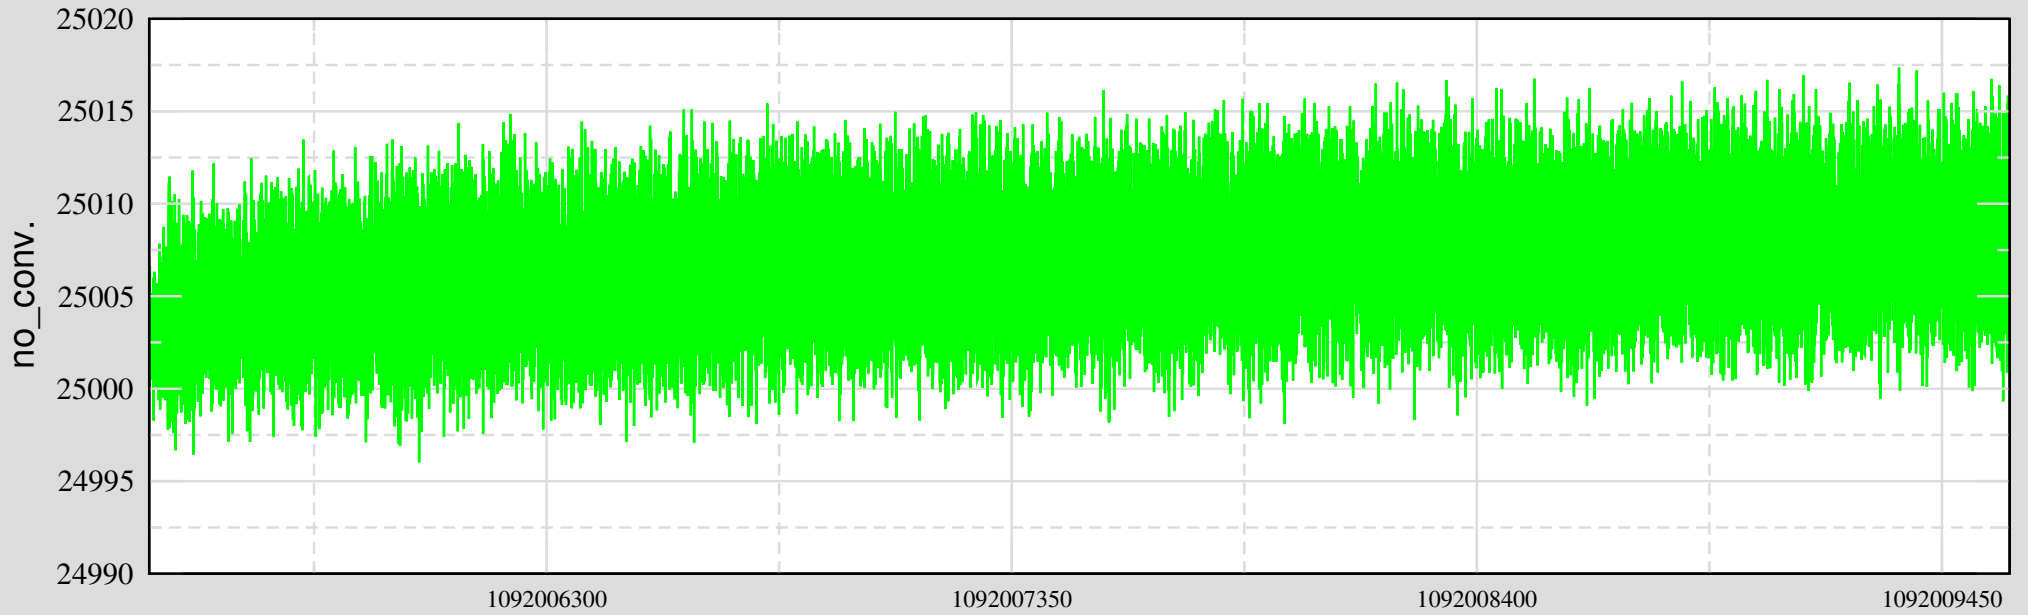

Data Display start at 14-08-13-22-49-50 (4200 seconds)

Ch 6: C1:LSC-TRY_OUTPUT

Ch 5: C1:ALS-Y_SLOW_SERVO2_OFFSET