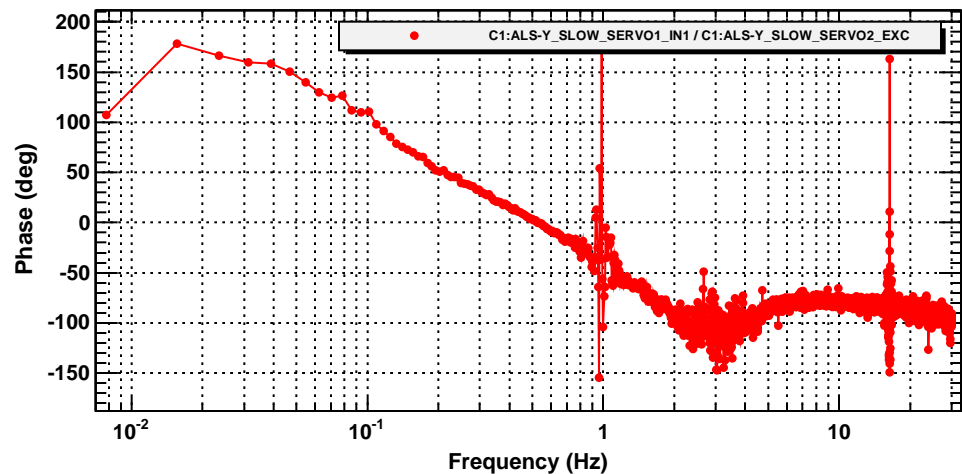

Power spectrum

Transfer function

T0=24/07/2014 22:46:18

Avg=5

BW=0.011718

Coherence

T0=24/07/2014 22:46:18

Avg=5

BW=0.011718

Transfer function

T0=24/07/2014 22:46:18

Avg=5

BW=0.011718