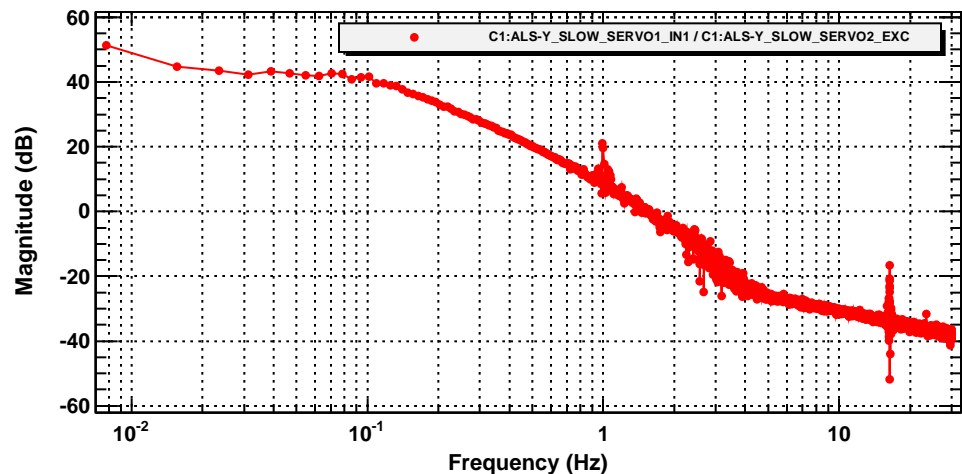

Power spectrum

Transfer function

T0=24/07/2014 22:46:18

Avg=5

BW=0.011718

Coherence

T0=24/07/2014 22:46:18

Avg=5

BW=0.011718

Transfer function

T0=24/07/2014 22:46:18

Avg=5

BW=0.011718