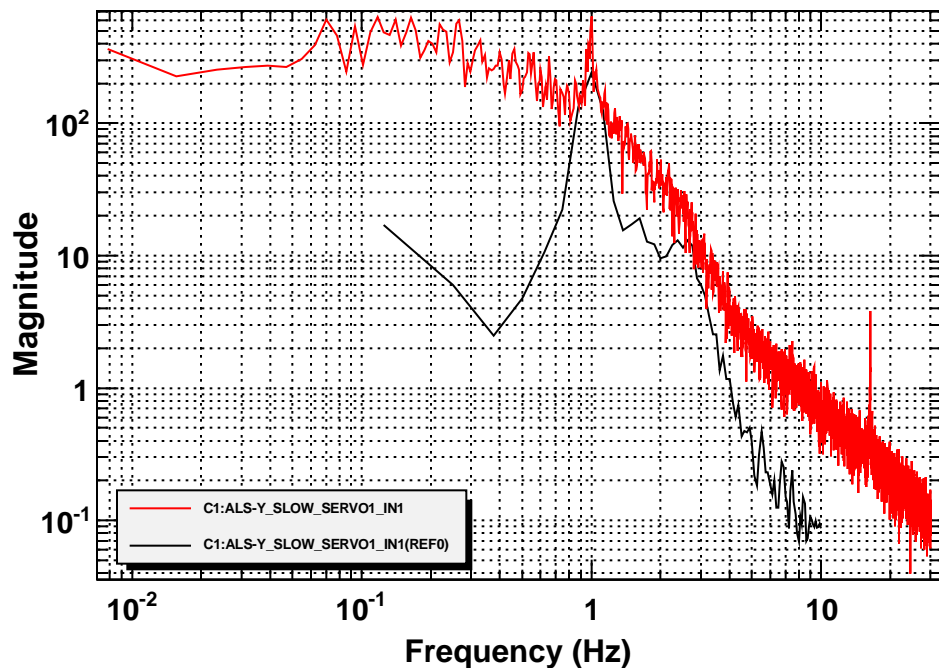

Power spectrum

Transfer function

T0=24/07/2014 22:46:18

Avg=5

BW=0.011718

Coherence

T0=24/07/2014 22:46:18

Avg=5

BW=0.011718

Transfer function

T0=24/07/2014 22:46:18

Avg=5

BW=0.011718