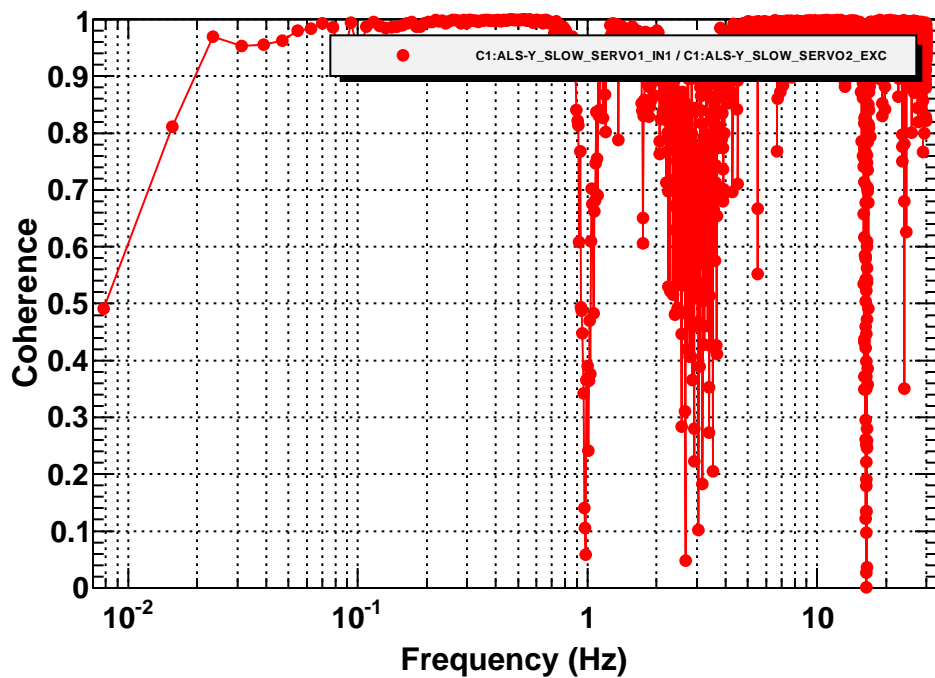

Power spectrum

Transfer function

T0=24/07/2014 22:46:18

Avg=5

BW=0.011718

Coherence

T0=24/07/2014 22:46:18

Avg=5

BW=0.011718

Transfer function

T0=24/07/2014 22:46:18

Avg=5

BW=0.011718